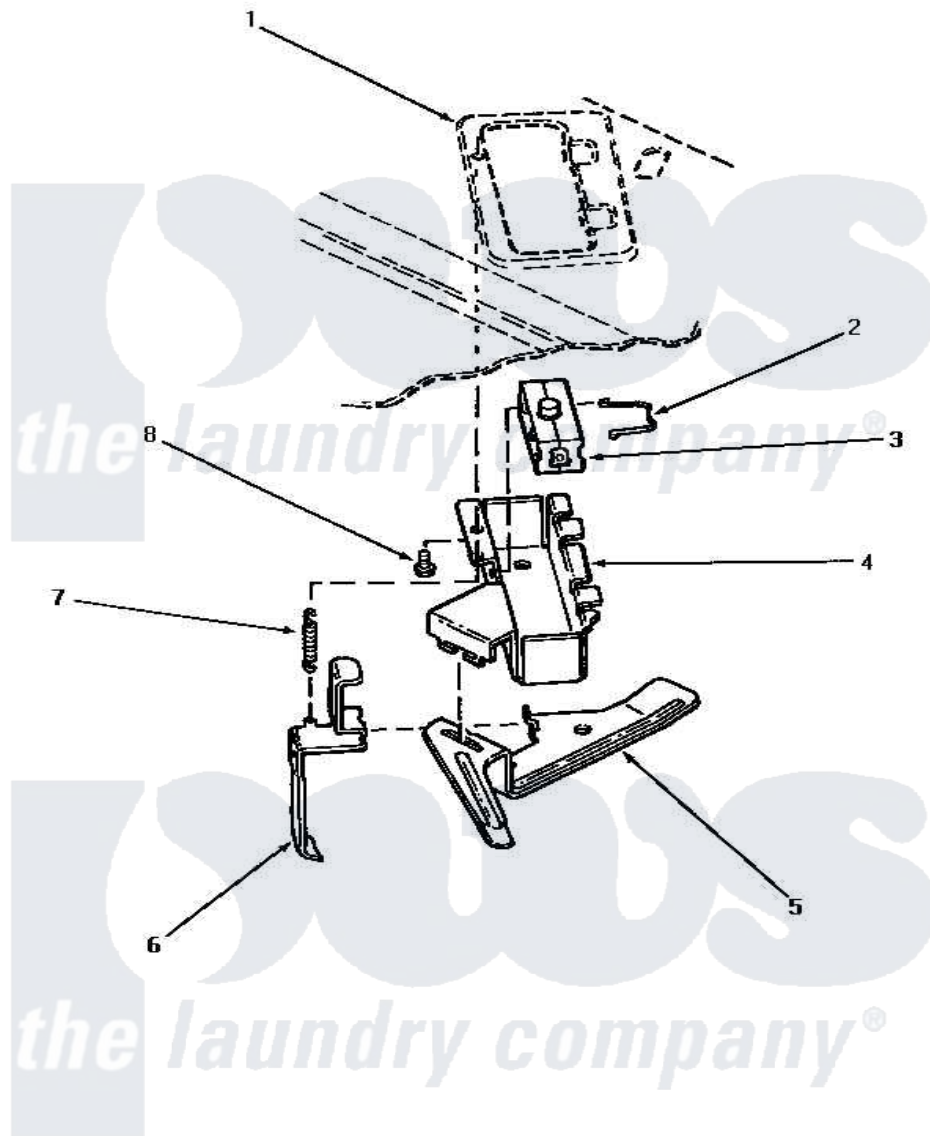

Amana AA5420 07 - DOOR & OUT-OF-BALANCE SWITCH

DOOR AND OUT-OF-BALANCE SWITCH

Amana [Residential Amana AA5420 Washer Parts](#) Parts Diagram 07 - DOOR & OUT-OF-BALANCE SWITCH
 Click on the part number to view part

Item	Original Part Number	Replaced By	Status	Part Description
1	Y00000000		Not Available	SEE NOTE CABINET TOP
2	33433		Not Available	CLIP,HOLDER-SWITCH
3	33445	27001095		Switch, Lid
4	33440	36497P		Kit, Switch Holder
5	33441			Arm, Actuator
6	33442			Lever, Unbalanced Load
7	33443			Spring
8	23962	W10116760		Screw