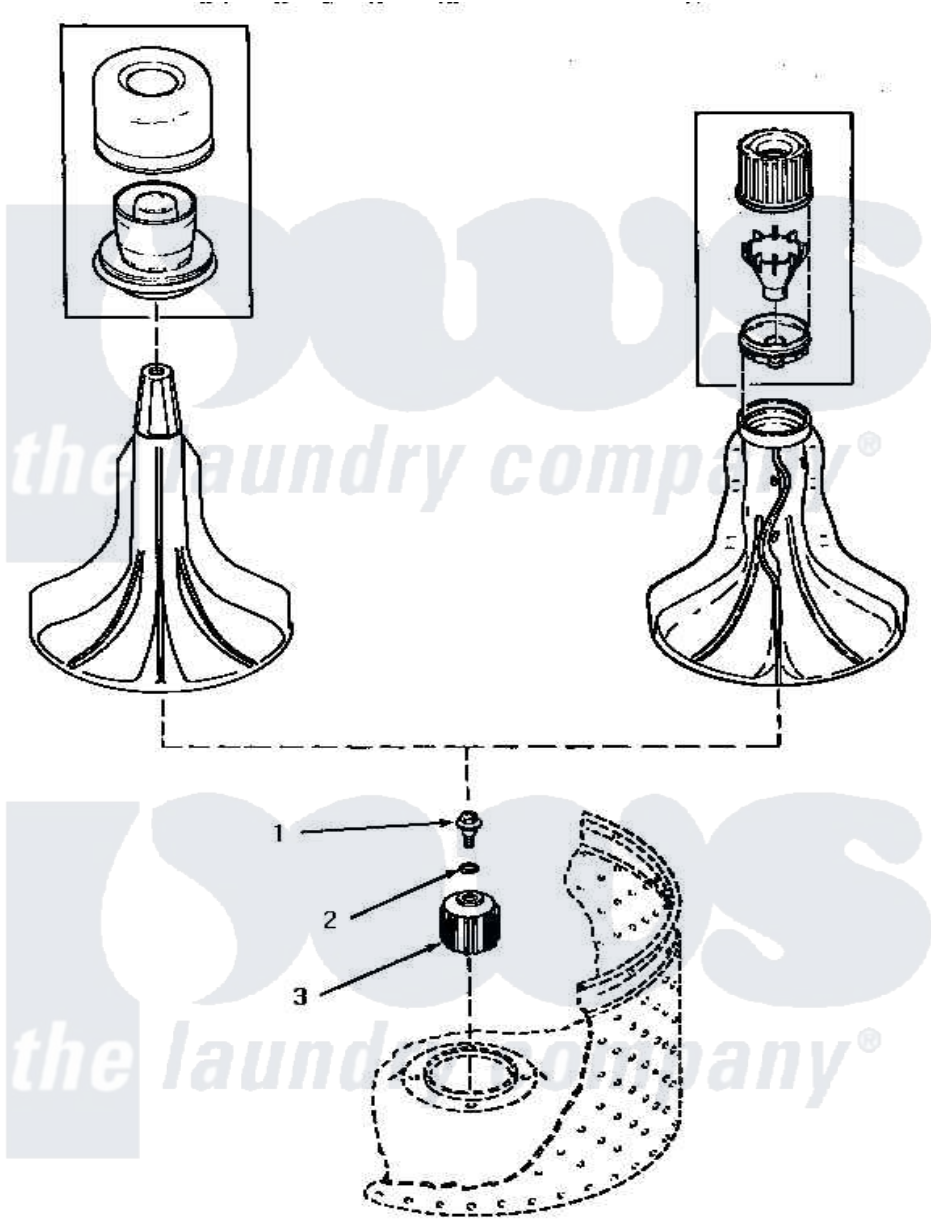

Amana AA5420 08 - DRIVE BELL (CHANGE)

Amana Residential Amana AA5420 Washer Parts Parts Diagram 08 - DRIVE BELL (CHANGE)
 Click on the part number to view part

Item	Original Part Number	Replaced By	Status	Part Description
1	34288	40065102		Screw, Shoulder 1/4
2	34289	36472		O-Ring
3	34504	R9900189		Kit, Drive Bell And Seal