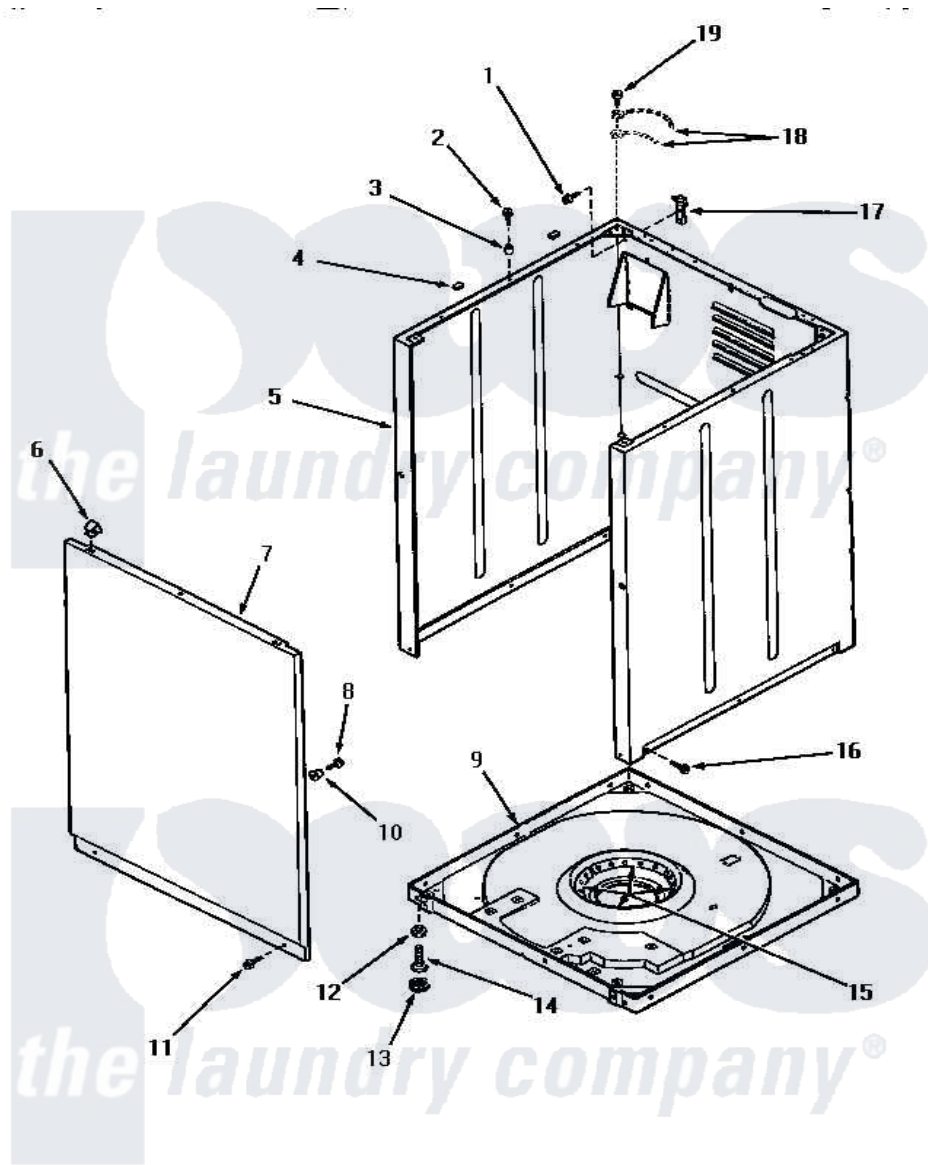

Amana AA5420 09 - FRONT PANEL, CABINET & BASE

FRONT PANEL, CABINET AND BASE

Amana [Residential Amana AA5420 Washer Parts](#) Parts Diagram 09 - FRONT PANEL, CABINET & BASE
 Click on the part number to view part

Item	Original Part Number	Replaced By	Status	Part Description
1	51780	3390631		Screw, 10-16 X 3/8
2	32671	Y014874		Screw, Idler Arm And Sleeve
3	56079	505187		Locator, Panel
4	Y56128			Pad, Bumper
5	31669HP		Not Available	REPL BY 34475HP
"	31669WP	38612WP		Kit-Service
"	31669LP	38612LP		Kit Service Cabinet
6	28835	22001650		Fastener, Spring
7	32708W	32708WP		Panel Front
"	32708H		Not Available	PANEL,FRONT
"	32708L	32708LP		Panel, Front
8	32671	Y014874		Screw, Idler Arm And Sleeve
9	31653P			Assembly, Base-Complete-G90
10	28102			Locator, Panel
11	27196	27001200		Screw
12	Y21899	40038101		Nut, Leg

13	21749	40016001	Foot, Rubber
14	20409	22003428	Leg, Adjustable
15	434P3	Not Available	KIT, SNUBBER PAD
16	27196	27001200	Screw
17	Y27103		Hinge, Hold-Down Lug
18	Y00000000	Not Available	SEE NOTE GROUND WIRES -- (GREEN)
19	56392	Not Available	SCREW, 8-18 X 3/8 TAPPI
NI	26594P		Grease, Silicone - 2 Oz Tube