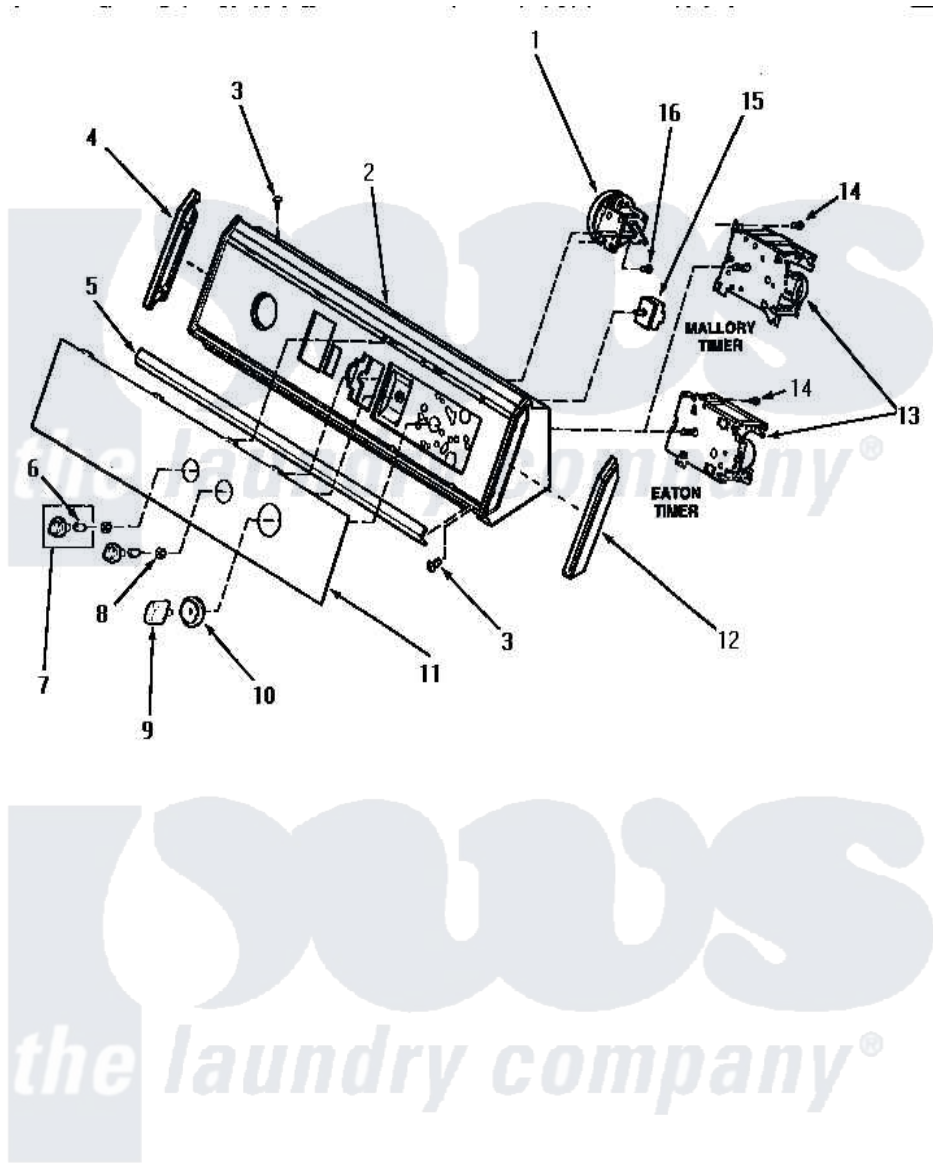

# Amana AA5420 10 - GRAPHICS PANEL, CONTROL HOOD & CONTROL

## GRAPHICS PANEL, CONTROL HOOD AND CONTROL

Amana [Residential Amana AA5420 Washer Parts](#) Parts Diagram 10 - GRAPHICS PANEL, CONTROL HOOD & CONTROL

[Click on the part number to view part](#)

Item	Original Part Number	Replaced By	Status	Part Description
"	NOTE:		Not Available	STARTING SN R1624440YK ORANGE PLUG 34340 WILL BE INSTALLED IN AIR INTAKE HOLE OF BACK FLOW PREVENTER 27118. IT IS NOT RECOMMENDED AIR INTAKE HOLE BE PLUGGED O
1	<a href="#">31266</a>			Switch, Pressure-Rotary
2	31735		Not Available	ASSY, CONTROL HOOD
3	31752		Not Available	SCREW, No.8ABX3/4 POZIDRI
4	31249		Not Available	CAP, END-L.H.-CHROME
6	10519		Not Available	RETAINER
7	31286		Not Available	ASSY, KNOB-ROTARY-BLK/O
8	57584		Not Available	NUT
9	<a href="#">31281</a>			Assembly, Knob-Timer-Black
10	<a href="#">31279</a>			Assembly, Timer Skirt And Ring

11	Y33013	Not Available	PANEL, GRAPHIC
12	<a href="#">31248</a>		Cap, End-RH-Chrome
13	31239	<a href="#">31239P</a>	Timer 3 Cycle Package
14	23962	<a href="#">W10116760</a>	Screw
15	28118	Not Available	SWITCH, WATER TEMPERATURE
16	<a href="#">31260</a>		Screw, No.8 X 3/8 Ind H