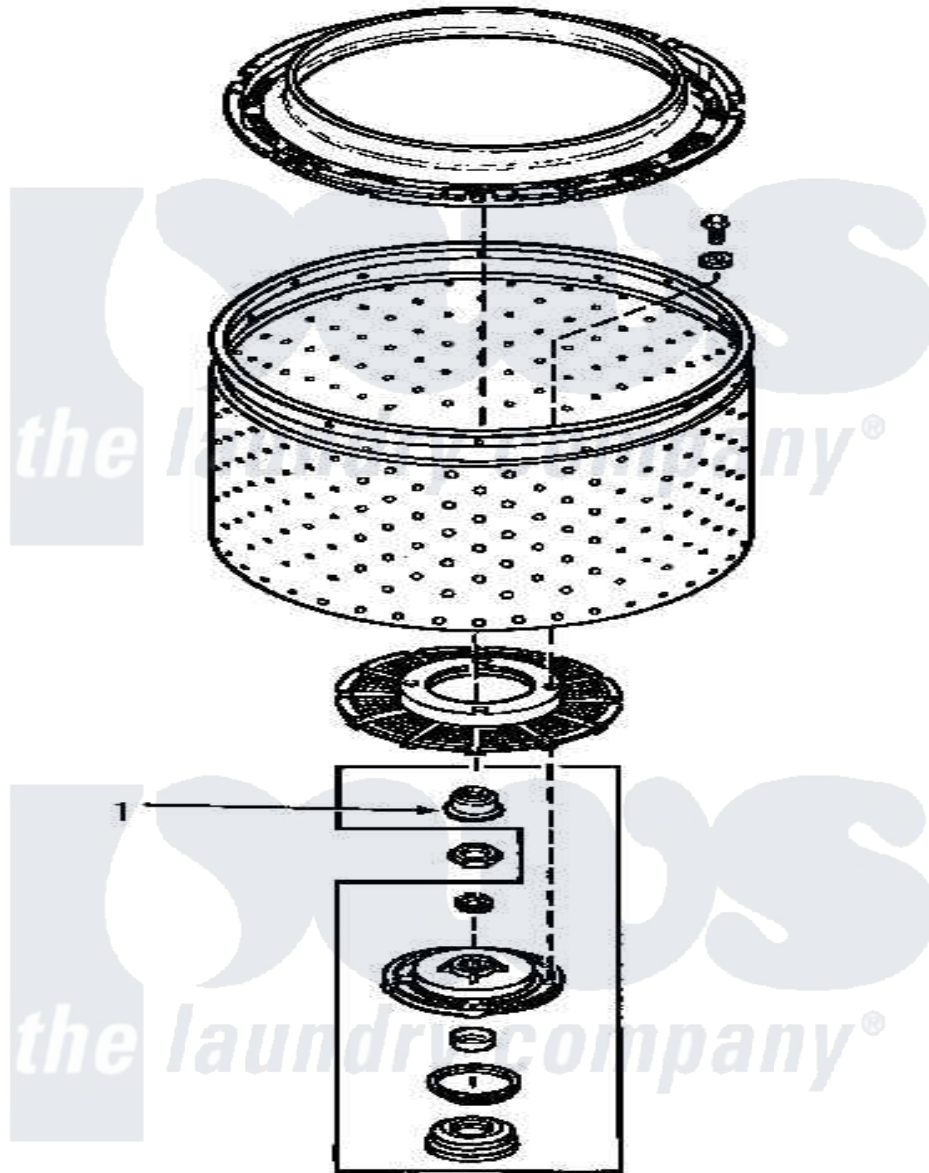

Amana AA5420 11 - HUB AND TRANSMISSION TUBE SEAL (CHANGE)

[Amana Residential Amana AA5420 Washer Parts](#) Parts Diagram 11 - HUB AND TRANSMISSION TUBE SEAL (CHANGE)

[Click on the part number to view part](#)

Item	Original Part Number	Replaced By	Status	Part Description
1	34184	R9900189		Kit, Drive Bell And Seal