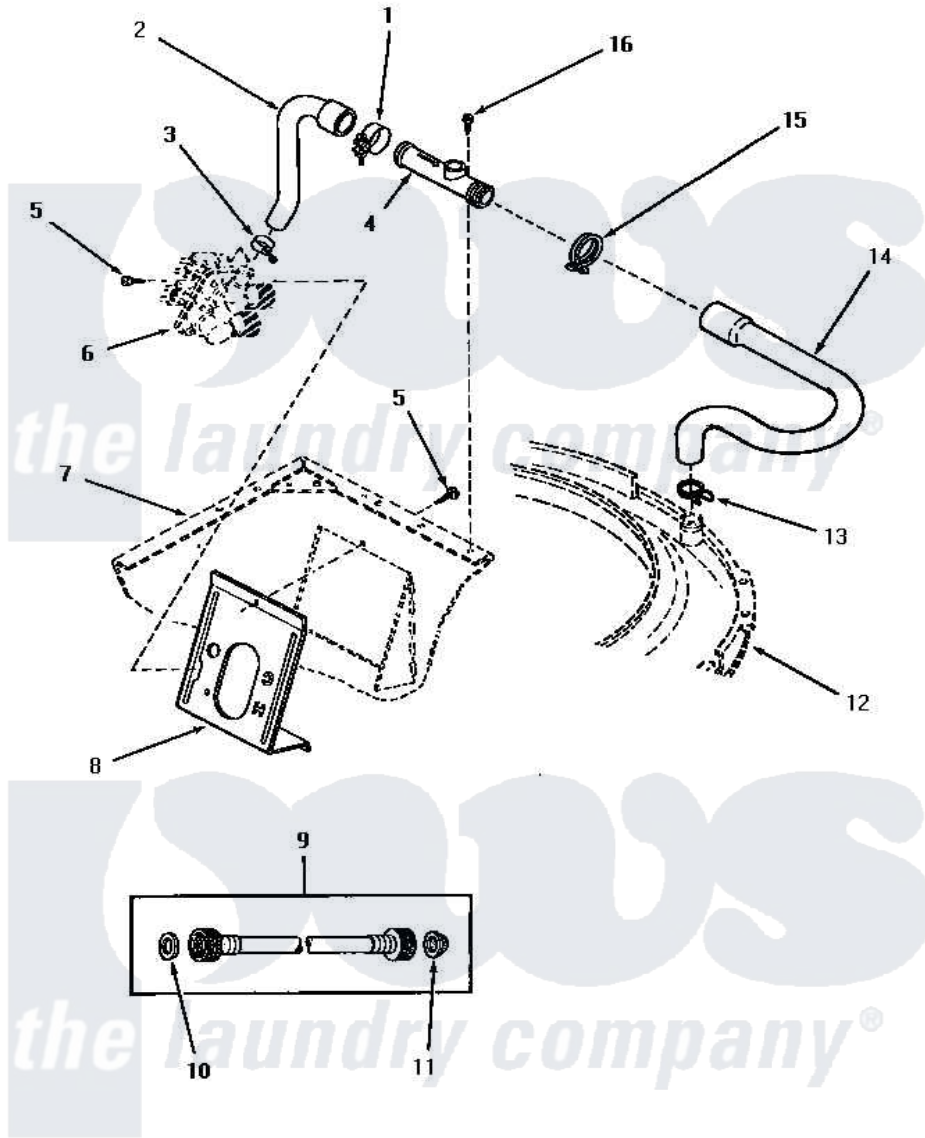

Amana AA5420 12 - INLET/FILL HOSE/BACK FL PREVENTER & BRKT

INLET HOSE, FILLER HOSE, BACK FLOW PREVENTER AND MIXING VALVE MOUNTING BRACKET

Amana [Residential Amana AA5420 Washer Parts](#) Parts Diagram 12 - INLET/FILL HOSE/BACK FL PREVENTER & BRKT

[Click on the part number to view part](#)

Item	Original Part Number	Replaced By	Status	Part Description
1	27152		Not Available	CLAMP HOSE
2	27183			Hose, Mixing Valve
3	27643	596669		Clamp, Manifold
4	27118	34280		Assembly, Backflow Preventer
5	56392		Not Available	SCREW, 8-18 X 3/8 TAPPI
6	Y00000000		Not Available	SEE NOTE MIXING VALVE
7	Y00000000		Not Available	SEE NOTE CABINET
8	32837	39407		Bracket, Valve
9	28330P	202860		Inlet Hose Assembly
10	20290	Y013783		Washer, Inlet Hose
11	28605	22002960		Strainer, Washer Inlet
12	Y00000000		Not Available	SEE NOTE OUTER TUB COVER
13	29210			Hose Clamp
14	33186			Hose, Water Inlet
15	21976		Not Available	HOSE CLAMP, GREEN