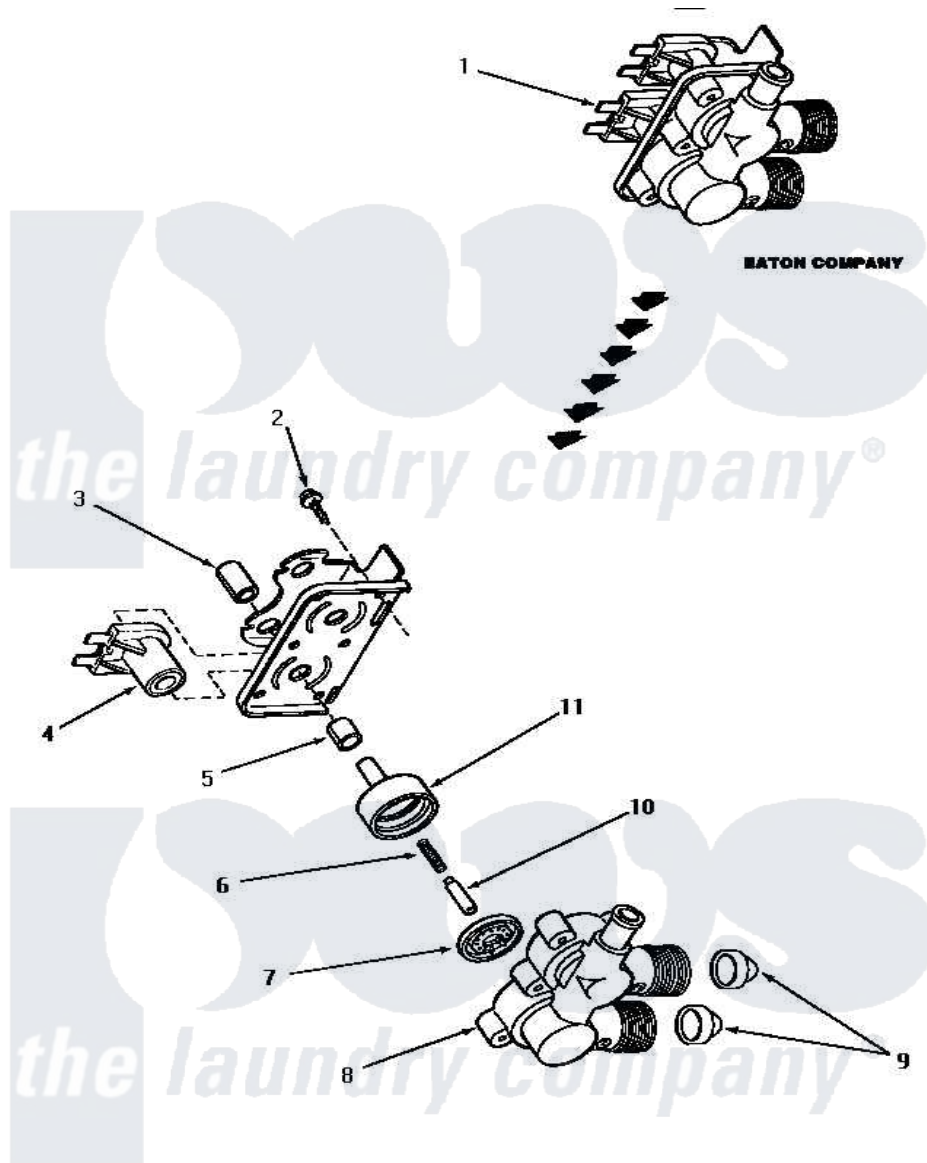

Amana AA5420 14 - MIXING VALVE ASSY (EATON COMPANY)

MIXING VALVE ASSEMBLY (Eaton Company)

Amana [Residential Amana AA5420 Washer Parts](#) Parts Diagram 14 - MIXING VALVE ASSY (EATON COMPANY)

[Click on the part number to view part](#)

Item	Original Part Number	Replaced By	Status	Part Description
1	33930			Valve, Mixing
2	25817C		Not Available	SCREW
3	24128		Not Available	SLEEVE, LONG
4	33930A	33930		Valve, Mixing
5	24129		Not Available	SLEEVE, SHORT
6	24131		Not Available	SPRING
7	24134		Not Available	DIAPHRAGM
8	Y24159	33930		Valve, Mixing
9	24122	22002960		Strainer, Washer Inlet
10	24132		Not Available	ARMATURE
11	24130			Guide, Armature