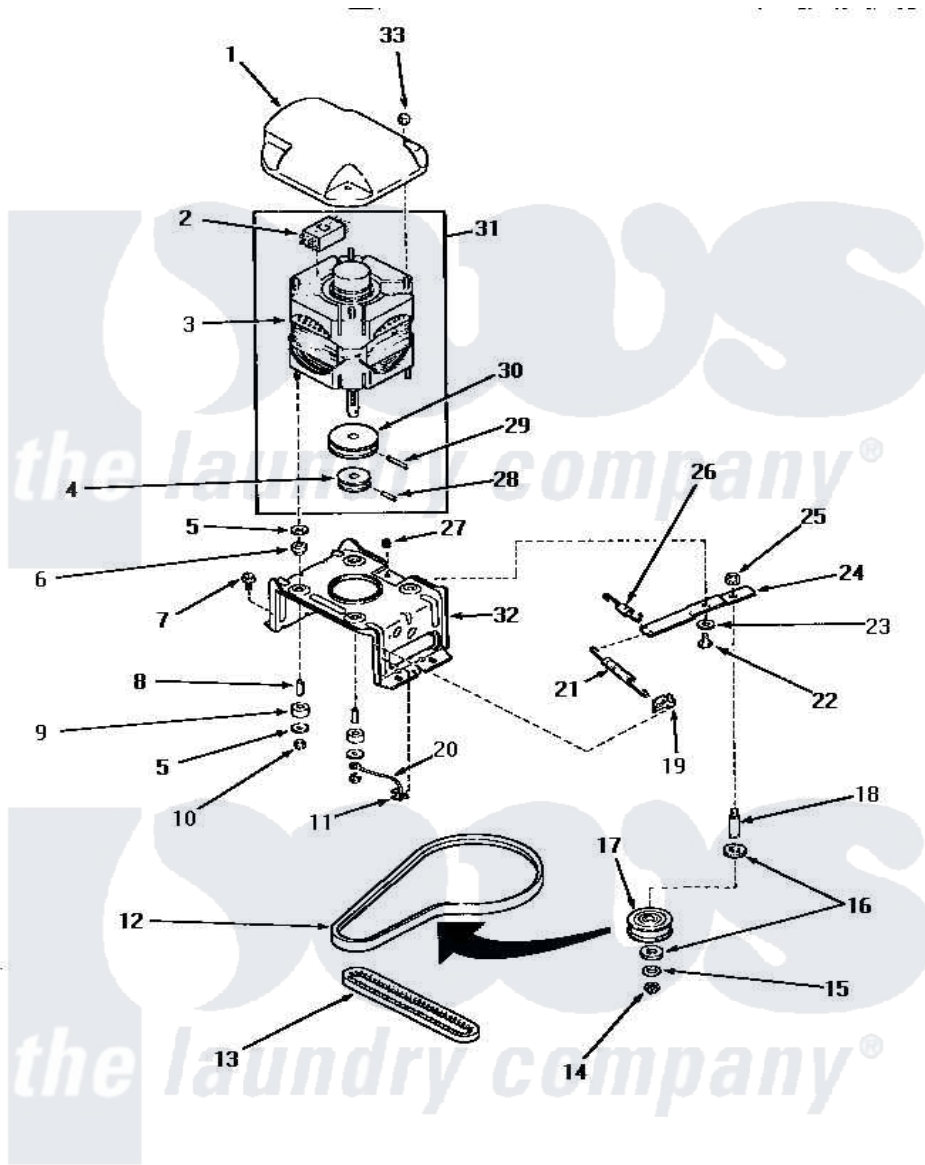

Amana AA5420 15 - MOTOR, MTG BRACKET, BELTS & IDLER ASSY

MOTOR, MOUNTING BRACKET, BELTS AND IDLER ASSEMBLY

Amana [Residential Amana AA5420 Washer Parts](#) Parts Diagram 15 - MOTOR, MTG BRACKET, BELTS & IDLER ASSY
 Click on the part number to view part

Item	Original Part Number	Replaced By	Status	Part Description
1	27136			Shield, Motor
2	30897A	30897AP		Switch- MO
"	30895A	30895AP		Switch Motor-W/Instr
"	24140		Not Available	SWITCH,MOTOR
"	24139		Not Available	SWITCH,MOTOR
3	30895	27179P		Motor-Drve
4	Y27104		Not Available	PULLEY,MOTOR
5	03888		Not Available	WASHER
6	01952A			Mounting, Rubber
7	Y31645	27001200		Screw
8	27181		Not Available	SPACER,MOTOR
9	01953		Not Available	WASHER,LOWER MOTOR MOU
10	23604			Nut, Hex 10-32 Lock
11	Y00161	B5733302		Clip, Ground
12	28808			Belt, Agitate And Spin
13	27155			Belt, Pump

14	23748		Ring, Retaining
15	52549		Washer, 501 ID X3/4 Odx
16	Y29443		Washer, Felt
17	28800	Not Available	WHEEL, IDLER
18	28802		Shaft, Idler
19	28849		Clip, Spring
20	Y00000000	Not Available	SEE NOTE GROUND WIRE, GREEN
21	28807	37366	Spring, Idler
22	27229	40038901	Screw, 1/4-20
23	81392	40054701	Washer
24	31054	40041002	Lever, Idler
25	28803	2221070	Clamp, Nylon
26	30620	Not Available	SPRING, IDLER LEVER HEL
27	52566	27001225	Nut, Jam Mid Lock 1/4-20
28	10416		Pin, Roll
29	23750		Pin, Roll
30	27171	Not Available	PULLEY, MOTOR
31	27179	27179P	Motor-Drve
32	28791		Bracket, Motor Mount
33	27201		Locknut
NI	20605	Not Available	LUBE, HI TEMPERATURE-56
"	258P3	Not Available	KIT, CAPACITOR