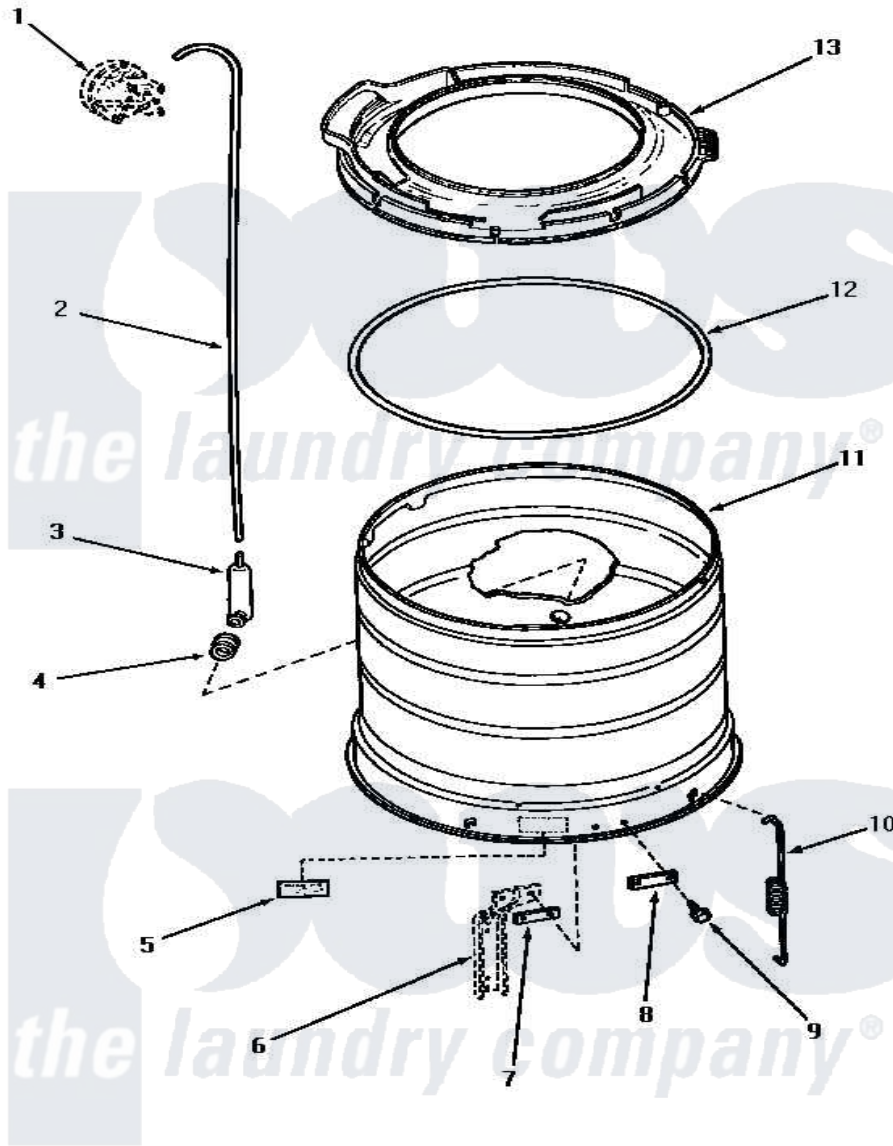

# Amana AA5420 16 - OUTER TUB, COVER & PRESSURE HOSE

## OUTER TUB, COVER AND PRESSURE HOSE

Amana [Residential Amana AA5420 Washer Parts](#) Parts Diagram 16 - OUTER TUB, COVER & PRESSURE HOSE  
 Click on the part number to view part

Item	Original Part Number	Replaced By	Status	Part Description
1	Y00000000		Not Available	SEE NOTE PRESSURE SWITCH
2	29213	<a href="#">39125</a>		Tubing 31
3	30907	<a href="#">40008501</a>		Assembly, Pressure Bulb
4	29175	<a href="#">40037801</a>		Grommet
5	Y27195		Not Available	STICKER
6	Y00000000		Not Available	SEE NOTE SUPPORT LEG
7	<a href="#">27927</a>			Plate, Leg .032
8	<a href="#">27926</a>			Plate, Leg .063
9	27205	<a href="#">40128701</a>		Screw, 5/16-18 X .50
10	<a href="#">27239</a>			Spring, Leg
11	33178	<a href="#">33178P</a>		Assembly- Oute
12	<a href="#">32857</a>			Gasket, Tub Cover Small
13	32858	<a href="#">33184P</a>		Cover, Outer Tub