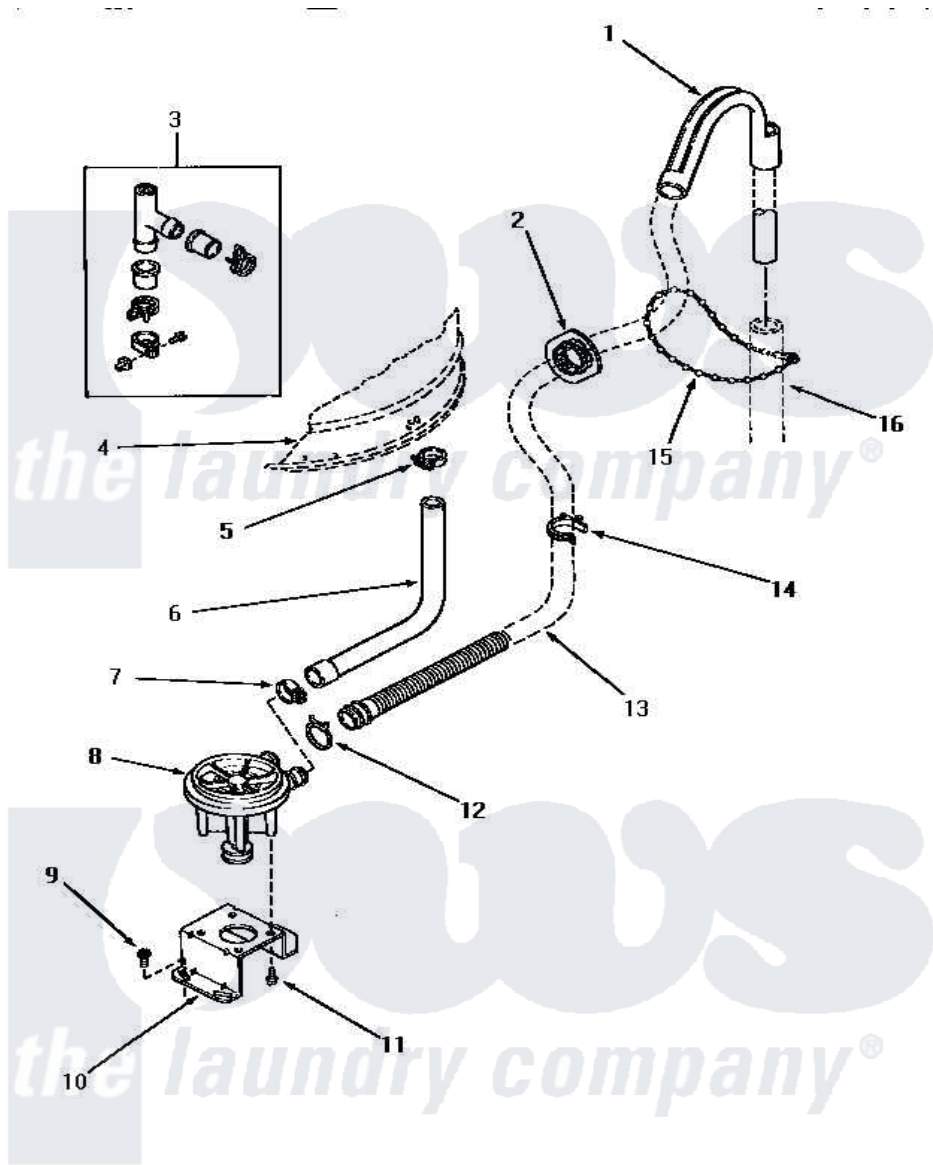

Amana AA5420 17 - PUMP ASSY/BRKT/HOSES & SIPHON BREAK KIT

PUMP ASSEMBLY, BRACKET, HOSES AND SIPHON BREAK KIT

Amana [Residential Amana AA5420 Washer Parts](#) Parts Diagram 17 - PUMP ASSY/BRKT/HOSES & SIPHON BREAK KIT

[Click on the part number to view part](#)

Item	Original Part Number	Replaced By	Status	Part Description
1	33615	22003814		Retainer, Drain Hose
2	32219			Relief, Strain
3	386P3	76660		Break-Sphn
4	Y00000000		Not Available	SEE NOTE OUTER TUB
5	32616		Not Available	(CLAMP HOSE)
6	27160		Not Available	HOSE, TUB TO PUMP-DRAIN
7	27153	285655		Clamp, Hose
8	31969			Assembly, Pump NA
9	Y31645	27001200		Screw
10	27105			Bracket, Pump Mounting
11	31098			Screw, 10-10 5/8 Unslot
12	33748	285655		Clamp, Hose
13	33613	39953		Hose- Drai
14	34321		Not Available	CLAMP, HOSE-PLASTIC
15	33489	8539404		Tie-Wire
16	Y00000000		Not Available	SEE NOTE STANDPIPE