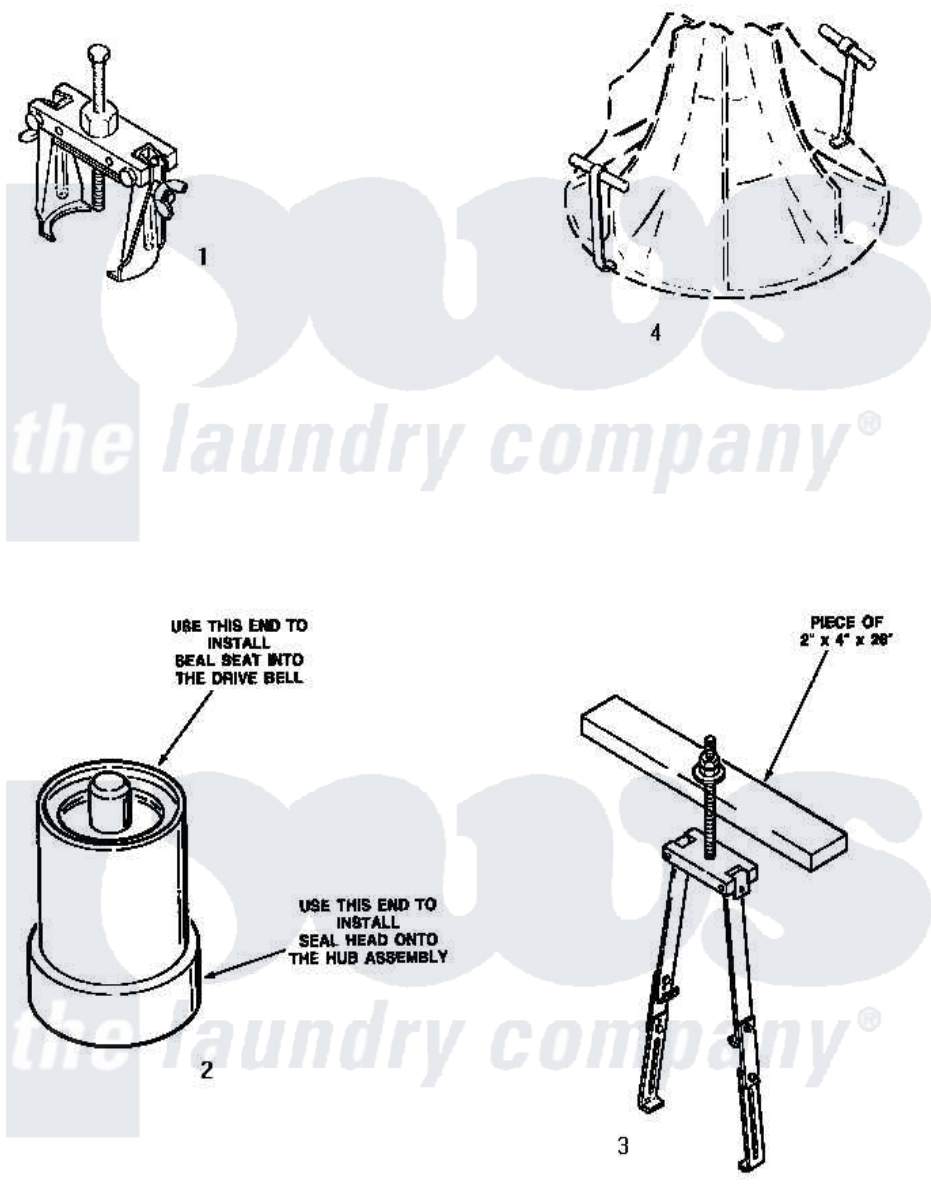

Amana AA5420 19 - SPECIAL TOOLS

Amana [Residential Amana AA5420 Washer Parts](#) Parts Diagram 19 - SPECIAL TOOLS
 Click on the part number to view part

Item	Original Part Number	Replaced By	Status	Part Description
1	253P4	294P4		Bell Tool
2	255P4		Not Available	TOOL,SEAL INSTALLING
3	256P4P		Not Available	ASSY,AGITATOR PULLER xREPLACE
4	254P4P			Agitator Hooks