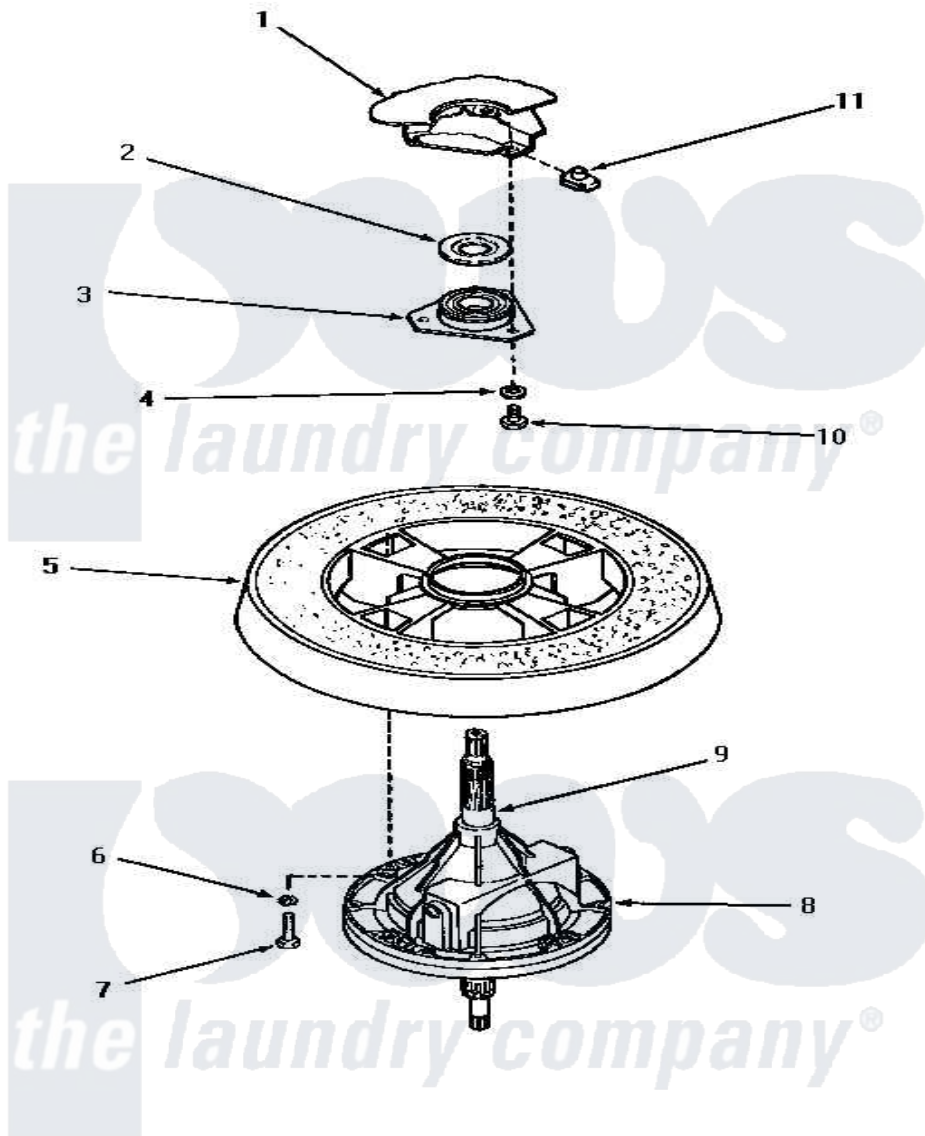

# Amana AA5420 20 - TRANSMISSION ASSY & BALANCE RING

## TRANSMISSION ASSEMBLY AND BALANCE RING

Amana [Residential Amana AA5420 Washer Parts](#) Parts Diagram 20 - TRANSMISSION ASSY & BALANCE RING  
 Click on the part number to view part

Item	Original Part Number	Replaced By	Status	Part Description
1	Y00000000		Not Available	SEE NOTE OUTER TUB
2	<a href="#">27187</a>			Flinger
3	27182	<a href="#">40004201P</a>		Main Bearing Assembly
4	<a href="#">04366</a>			Lockwasher, 5/16intshkp
5	27143		Not Available	BALANCE RING
6	<a href="#">02431</a>			Lockwasher, 1/4 Ext Shk
7	27200		Not Available	CAP SCREW
8	33227	<a href="#">33227P</a>		Assembly- Tran
9	<a href="#">27604P</a>			Never-Seeze 1 Oz Tube
10	01355		Not Available	SCREW
11	<a href="#">27222</a>			Nut, Retainer 5/16-18