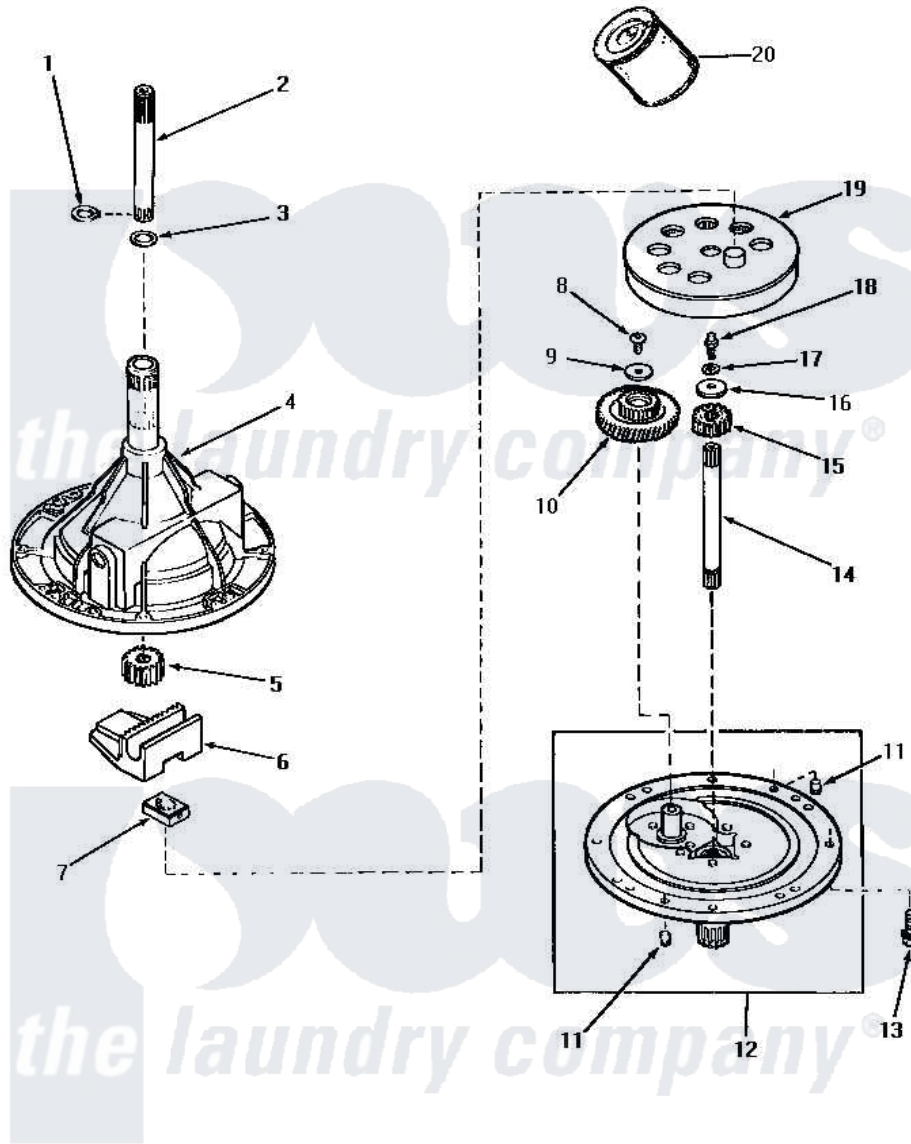

# Amana AA5421 01 - 33227 TRANSMISSION ASSY COMPONENTS

## COMPONENTS FOR 33227 TRANSMISSION ASSEMBLY

Amana [Residential Amana AA5421 Washer Parts](#) Parts Diagram 01 - 33227 TRANSMISSION ASSY COMPONENTS  
 Click on the part number to view part

Item	Original Part Number	Replaced By	Status	Part Description
1	<a href="#">27197</a>			Ring, Retaining
2	29134	<a href="#">Y36570</a>		Shaft, Output
3	20212	<a href="#">35092</a>		Washer, 3628id X 1.00 X .056
4	33223		Not Available	ASSY, TRANSMISSION CASE
5	<a href="#">27003</a>			Pinion, Agitator
6	<a href="#">Y31526</a>			Rack
7	<a href="#">26493</a>			Slide
8	<a href="#">29273</a>			Screw, 1/4-20 X 3/8
9	29260		Not Available	WASHER
10	<a href="#">29161</a>			Gear, Reduction
11	<a href="#">27172</a>			Pin, Dowel
12	33214		Not Available	TRANSMISSION COVER ASSEMBLY
13	32814		Not Available	SCREW, 1/4-20X7/8 SERRA
14	27081	<a href="#">27081P</a>		Shaft Input Package
15	<a href="#">Y29160</a>			Pinion, Drive
16	26509	<a href="#">40041501</a>		Washer

17	<a href="#">21456</a>		Lockwasher, 1/4 Intshkp
18	27030	Not Available	SCREW, 1/4-20 SPECIAL
19	<a href="#">26577</a>		Assembly, Gear And Stud
20	<a href="#">27243P</a>		Oil, CW Transmission F-
NI	28434P	Not Available	LOCTITE