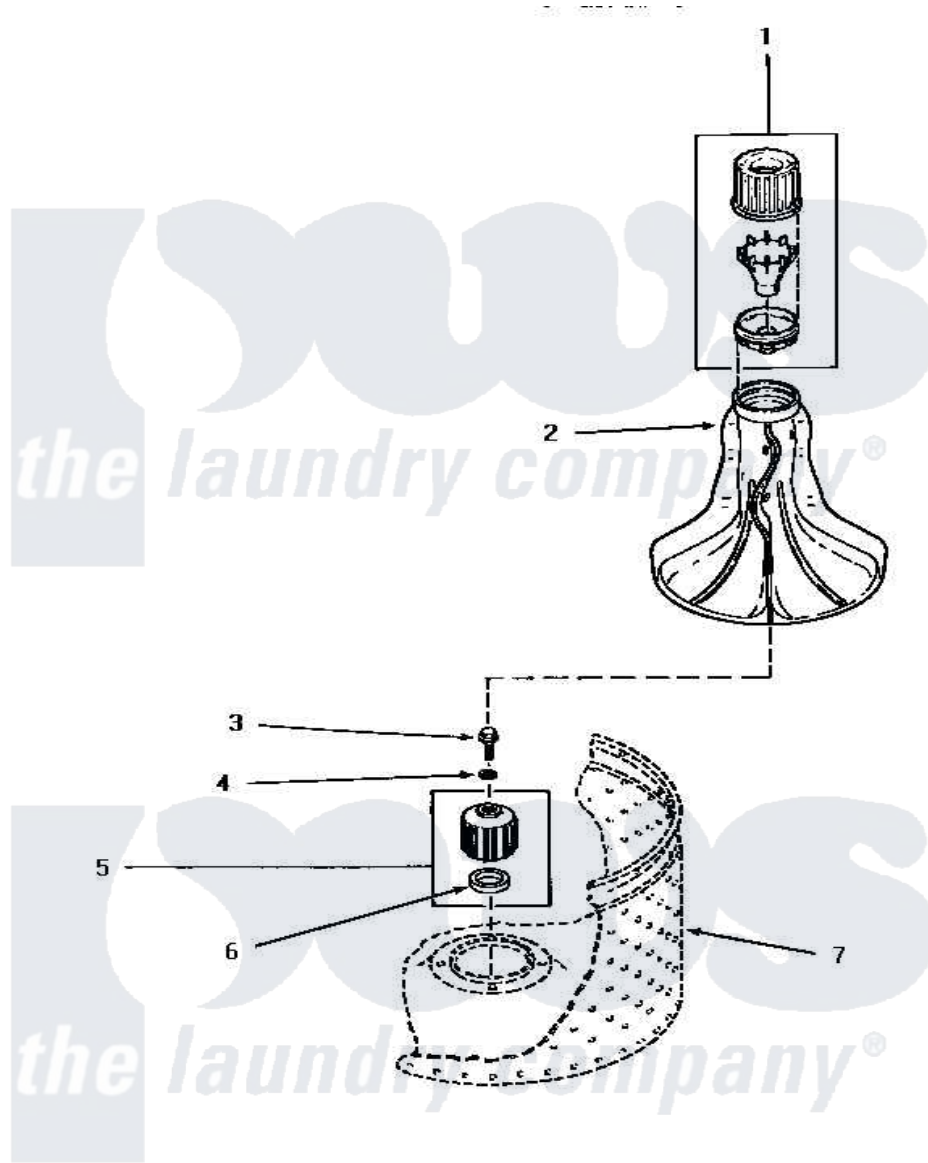

Amana AA5421 02 - AGITATOR, DRIVE BELL & SEAL SEAT

AGITATOR, DRIVE BELL AND SEAL SEAT

Amana [Residential Amana AA5421 Washer Parts](#) Parts Diagram 02 - AGITATOR, DRIVE BELL & SEAL SEAT
 Click on the part number to view part

Item	Original Part Number	Replaced By	Status	Part Description
1	34155	40002101W		Assembly, Fabric Softner
2	33174	40000501W		Agitator, Flex Vane
3	30852			Screw, No.8-1/4 X 20 X 3/
4	30853		Not Available	SEAL
5	30071P	R9900189		Kit, Drive Bell And Seal
6	Y00000000		Not Available	SEE NOTE SEAL SEAT -- (SEE PAGES 8 & 10)
7	Y00000000		Not Available	SEE NOTE WASHTUB
NI	442P3	R9900189		Kit, Drive Bell And Seal