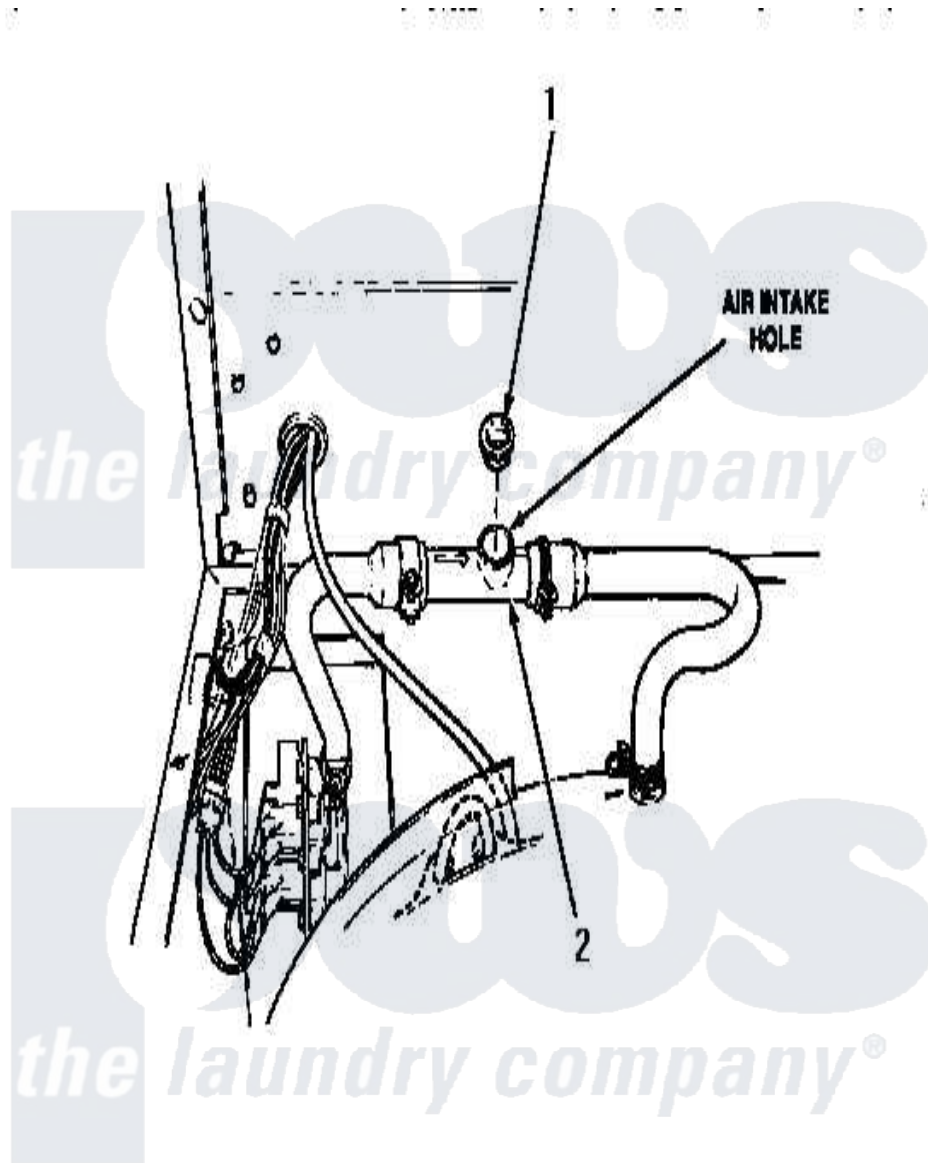

Amana AA5421 03 - BACK FLOW PREVENTER (CHANGE)

Amana Residential Amana AA5421 Washer Parts Parts Diagram 03 - BACK FLOW PREVENTER (CHANGE)
Click on the part number to view part

Item	Original Part Number	Replaced By	Status	Part Description
1	34340	34280		Assembly, Backflow Prevento
2	27118	34280		Assembly, Backflow Prevento