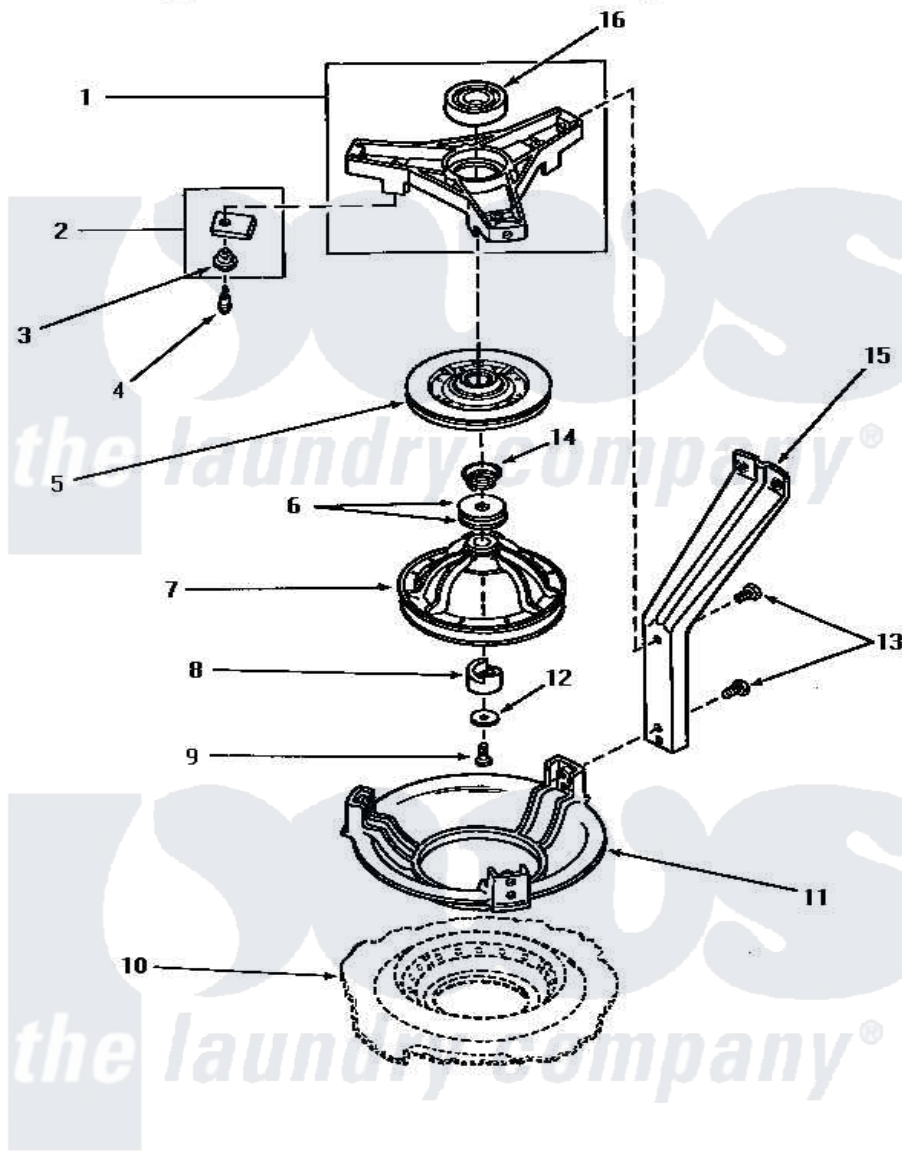

Amana AA5421 04 - BRG HSG/BRAKE/PULLEY & PIVOT DOME

BEARING HOUSING, BRAKE, PULLEY AND PIVOT DOME

Amana [Residential Amana AA5421 Washer Parts](#) Parts Diagram 04 - BRG HSG/BRAKE/PULLEY & PIVOT DOME
 Click on the part number to view part

Item	Original Part Number	Replaced By	Status	Part Description
1	28913	35746		AssemLy, Bearing Housing-L
2	348P3	R9900543		Pad-Brake
3	29993			Sleeve, Anti-Rotation
4	26547			Screw, 10-24 Shoulder
5	31961	R9900474		Brake Assembly
6	32651	40065701		Washer, 2 Odx.63 ID
7	30260	34232P		Kit-Pulley
8	27018			Helix
9	27220	40063401		Screw, 1/4-20 x 5/8 Hex
10	Y00000000		Not Available	SEE NOTE BASE ASSEMBLY
11	27124		Not Available	DOME,PIVOT
12	26509	40041501		Washer
13	30016	40128701		Screw, 5/16-18 X .50
14	33435			Spring, Conical
15	27090			Leg, Support
16	28944R	40004001		Bearing, Main