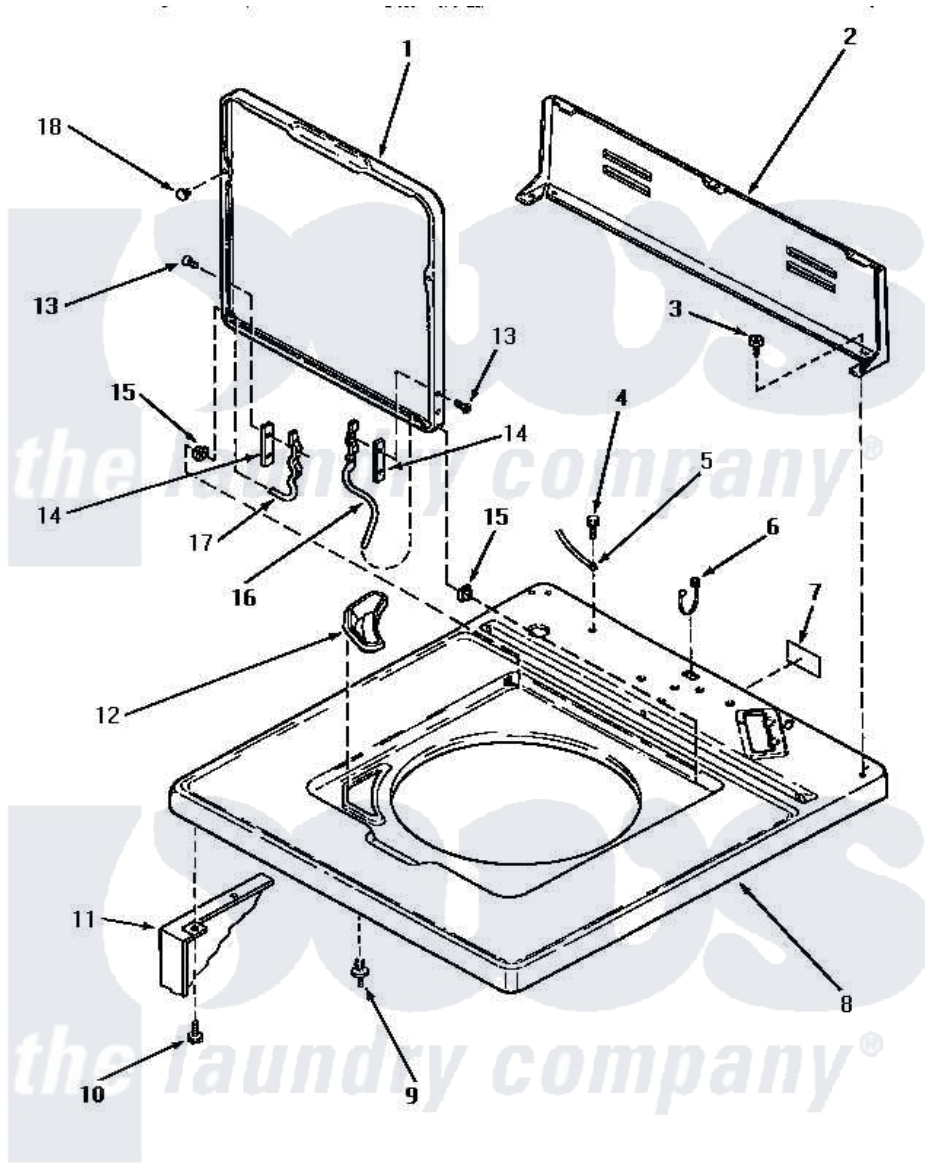

# Amana AA5421 05 - CAB TOP/LOADING DR & CTRL HOOD REAR PAN

## CABINET TOP, LOADING DOOR AND CONTROL HOOD REAR PANEL

Amana Residential Amana AA5421 Washer Parts Parts Diagram 05 - CAB TOP/LOADING DR & CTRL HOOD REAR PAN

Click on the part number to view part

Item	Original Part Number	Replaced By	Status	Part Description
1	33541W	<a href="#">33541WP</a>		Lid, W/Instructions
"	33541H		Not Available	LOADING DOOR, HARVEST GOLD
"	33541L	<a href="#">33541LP</a>		Lid, W/Instructions
2	33619		Not Available	CONTROL HOOD REAR PANEL
3	23962	<a href="#">W10116760</a>		Screw
4	<a href="#">52909</a>			Screw, 10B-16 X 1/2 HeX
5	Y00000000		Not Available	SEE NOTE GROUND WIRE, GREEN
6	21903	<a href="#">211881</a>		Grommet, Cord Part Not Used-Gas Models Only
7	24903		Not Available	STICKER,DISCONNECT POW
8	33451W		Not Available	CABINET TOP, WHITE
"	33451L		Not Available	CABINET TOP, ALMOND
"	33451H		Not Available	CABINET TOP, HARVEST GOLD