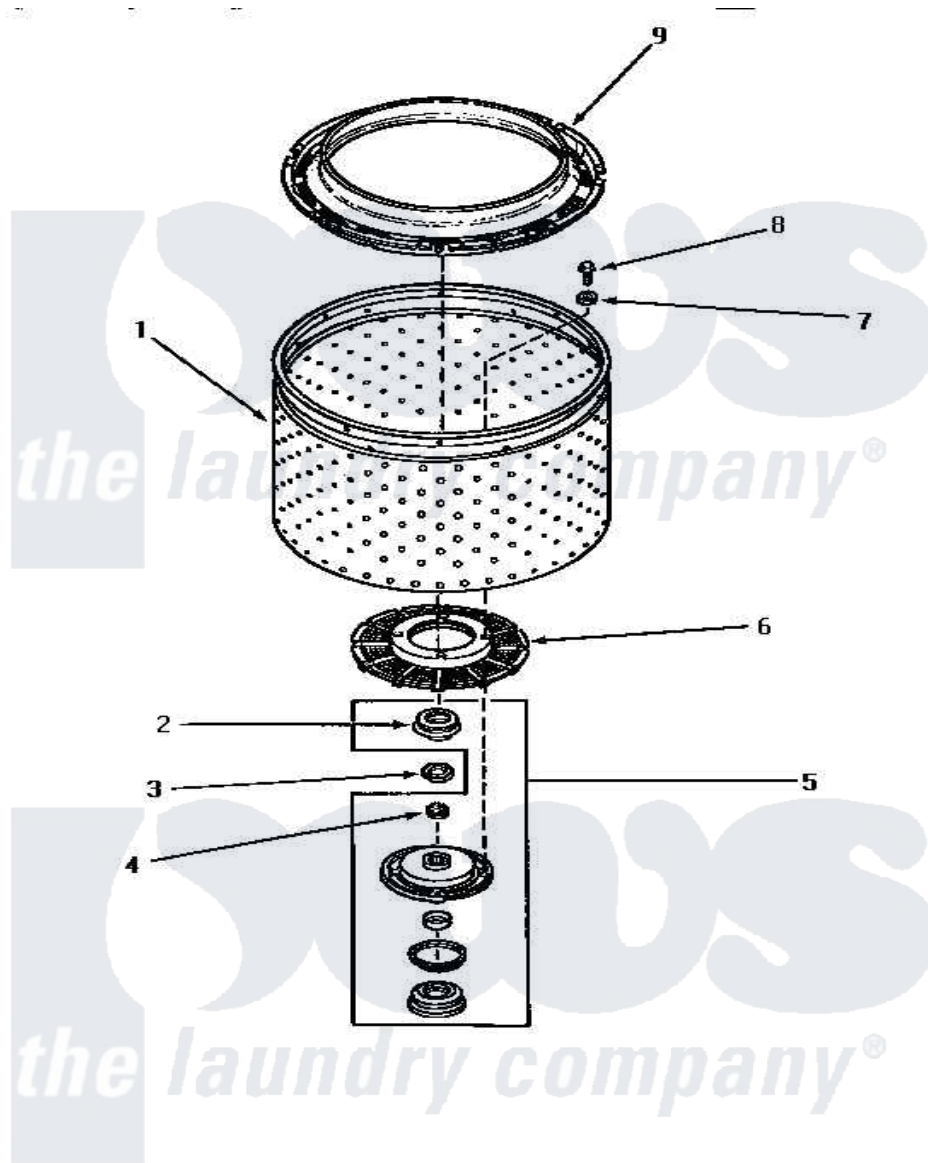

# Amana AA5421 06 - CLOTHES GUARD/WASHTUB/LINT FILTER & HUB

## CLOTHES GUARD, WASHTUB, LINT FILTER AND HUB

Amana Residential Amana AA5421 Washer Parts Parts Diagram 06 - CLOTHES GUARD/WASHTUB/LINT FILTER & HUB

[Click on the part number to view part](#)

| Item | Original Part Number  | Replaced By               | Status        | Part Description                         |
|------|-----------------------|---------------------------|---------------|--|
| 1    | 33296                 | <a href="#">39248P</a>    |               | Wash Tub                                 |
| "    | 33295                 | <a href="#">39252P</a>    |               | Wash Tub                                 |
| "    | <a href="#">33245</a> |                           |               | Washtub, Stainless Steel                 |
| 2    | Y00000000             |                           | Not Available | SEE NOTE SEAL HEAD -- (SEE PAGES 8 & 10) |
| 3    | Y29220                | <a href="#">40016301</a>  |               | Nut, Lock                                |
| 4    | 29728                 | <a href="#">40008301</a>  |               | Insert, Spline                           |
| 5    | 495P3                 | <a href="#">R9900552</a>  |               | Hub And Seal                             |
| 6    | 32998                 | <a href="#">39371</a>     |               | Filter Lin                               |
| 7    | <a href="#">28094</a> |                           |               | Gasket                                   |
| 8    | 27202                 | <a href="#">W10116787</a> |               | Screw                                    |
| 9    | 32989                 | <a href="#">35035</a>     |               | Guard, Clothes                           |