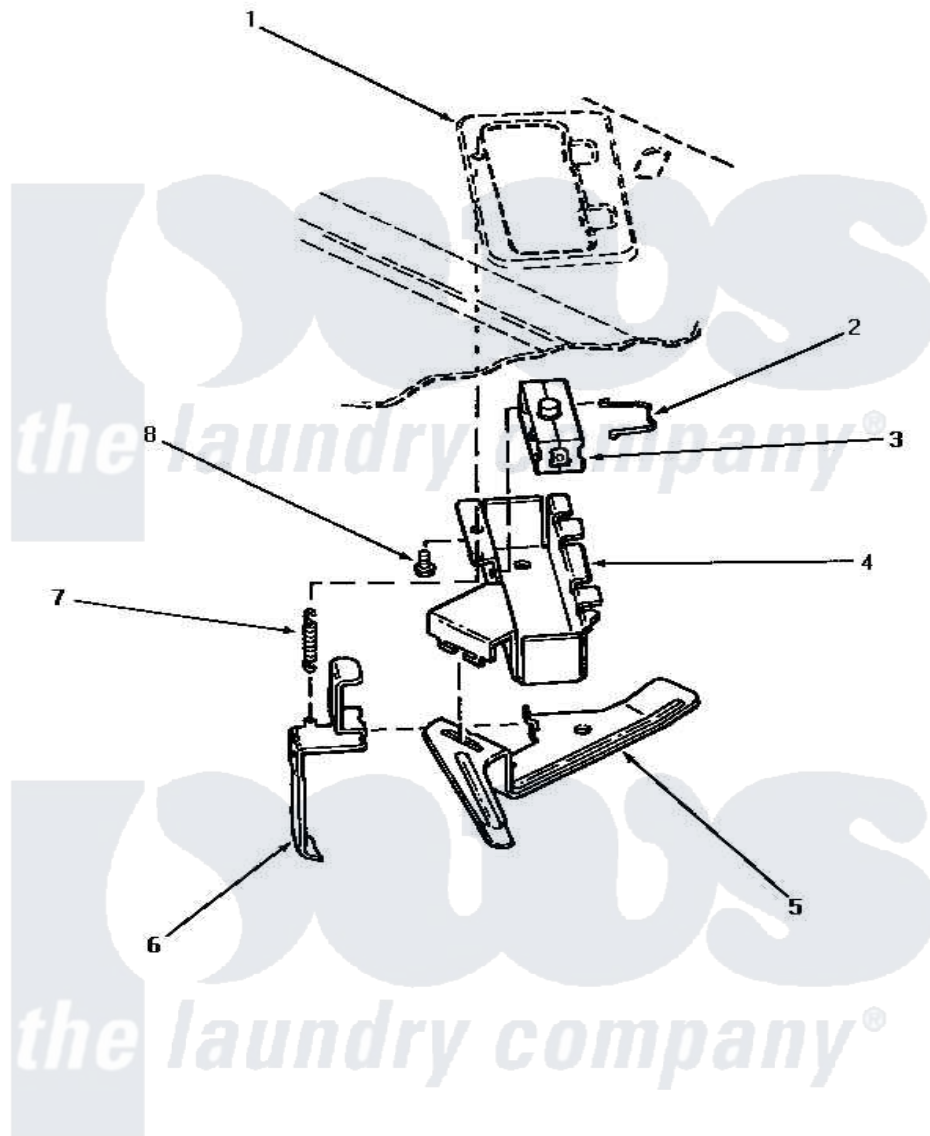

Amana AA5421 07 - DOOR & OUT-OF-BALANCE SWITCH

DOOR AND OUT-OF-BALANCE SWITCH

Amana [Residential Amana AA5421 Washer Parts](#) Parts Diagram 07 - DOOR & OUT-OF-BALANCE SWITCH
 Click on the part number to view part

Item	Original Part Number	Replaced By	Status	Part Description
1	Y00000000		Not Available	SEE NOTE CABINET TOP
2	33433		Not Available	CLIP,HOLDER-SWITCH
3	33445	27001095		Switch, Lid
4	33440	36497P		Kit, Switch Holder
5	33441			Arm, Actuator
6	33442			Lever, Unbalanced Load
7	33443			Spring
8	23962	W10116760		Screw