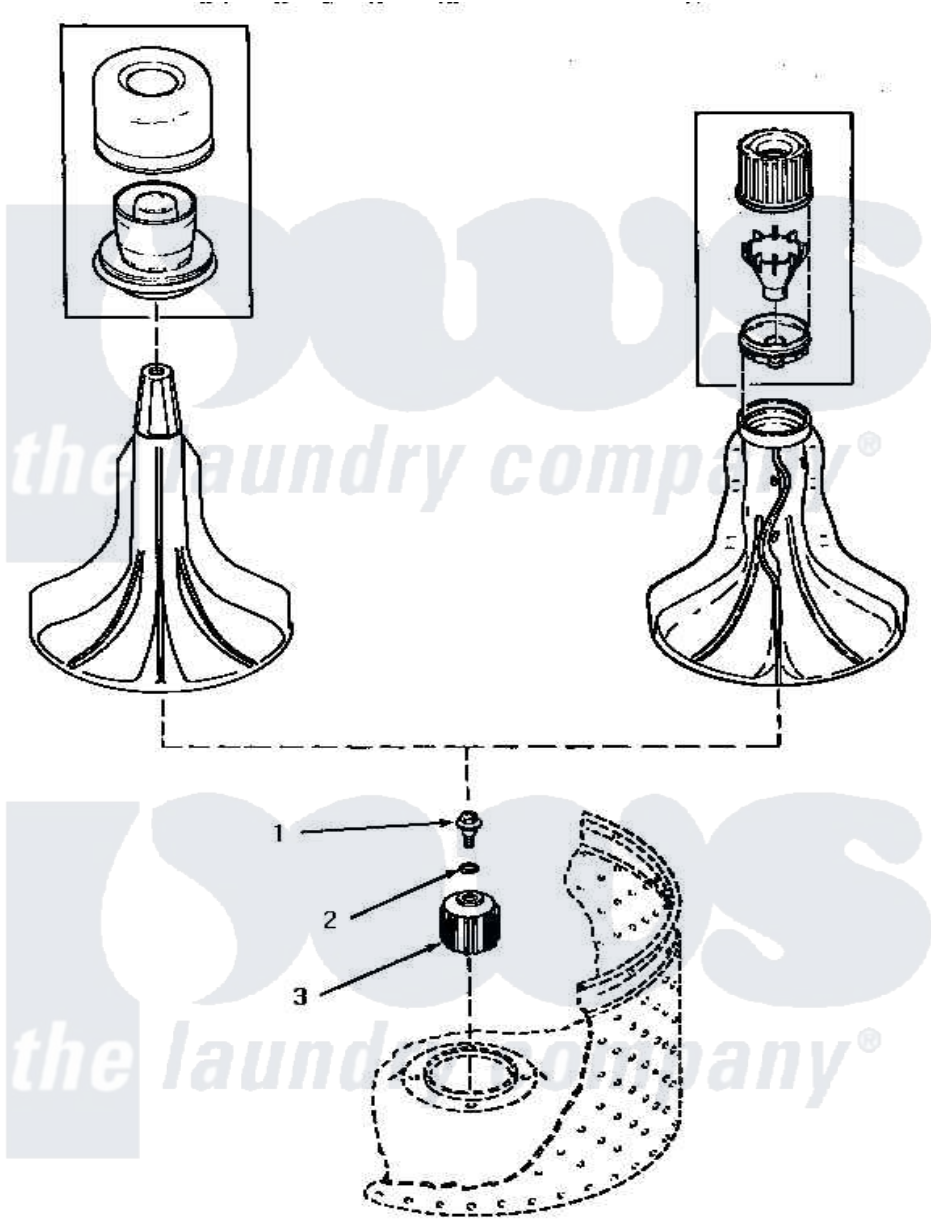

# Amana AA5421 08 - DRIVE BELL (CHANGE)

Amana Residential Amana AA5421 Washer Parts Parts Diagram 08 - DRIVE BELL (CHANGE)  
 Click on the part number to view part

Item	Original Part Number	Replaced By	Status	Part Description
1	34288	<a href="#">40065102</a>		Screw, Shoulder 1/4
2	34289	<a href="#">36472</a>		O-Ring
3	34504	<a href="#">R9900189</a>		Kit, Drive Bell And Seal