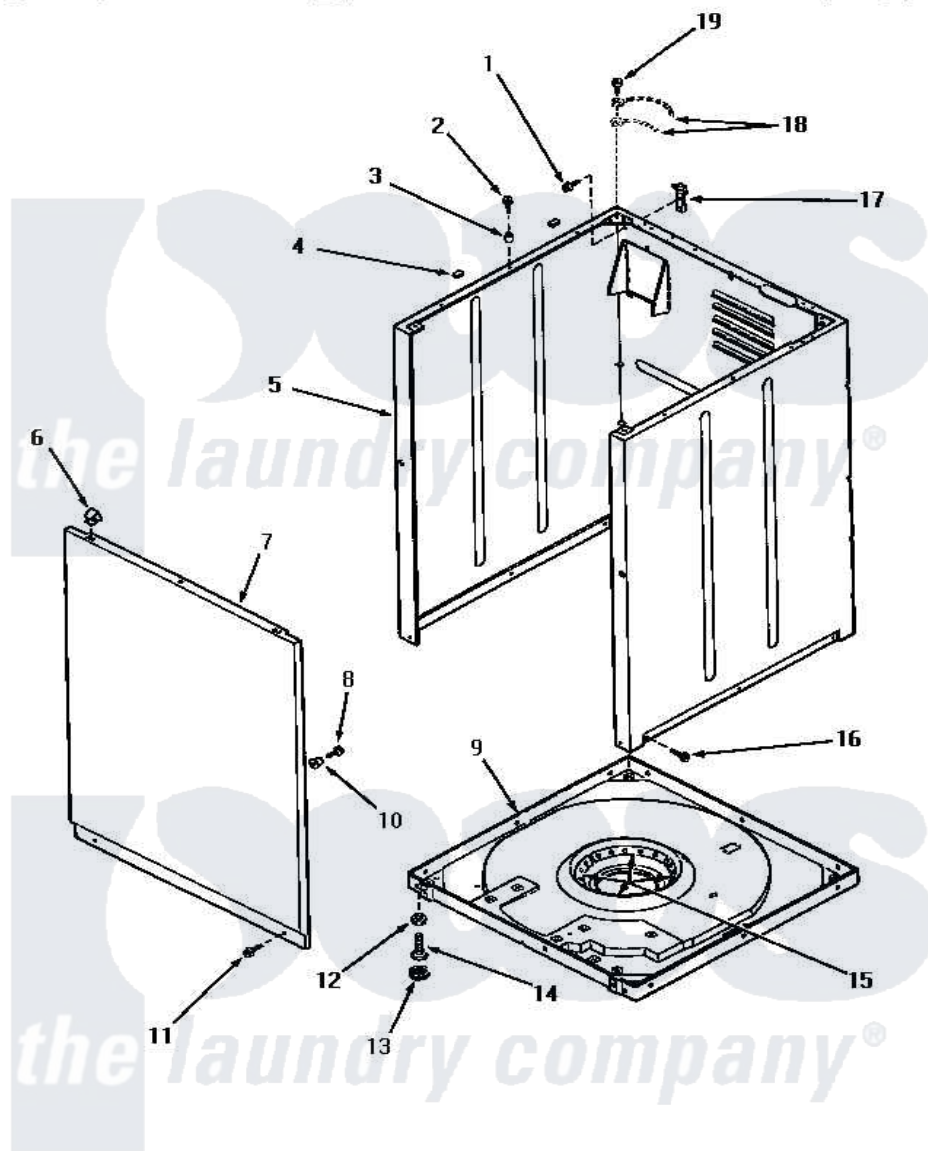

# Amana AA5421 09 - FRONT PANEL, CABINET & BASE

## FRONT PANEL, CABINET AND BASE

Amana Residential Amana AA5421 Washer Parts Parts Diagram 09 - FRONT PANEL, CABINET & BASE  
 Click on the part number to view part

Item	Original Part Number	Replaced By	Status	Part Description
1	51780	<a href="#">3390631</a>		Screw, 10-16 X 3/8
2	32671	<a href="#">Y014874</a>		Screw, Idler Arm And Sleeve
3	56079	<a href="#">505187</a>		Locator, Panel
4	<a href="#">Y56128</a>			Pad, Bumper
5	31669HP		Not Available	REPL BY 34475HP
"	31669WP	<a href="#">38612WP</a>		Kit-Service
"	31669LP	<a href="#">38612LP</a>		Kit Service Cabinet
6	28835	<a href="#">22001650</a>		Fastener, Spring
7	32708W	<a href="#">32708WP</a>		Panel Front
"	32708H		Not Available	PANEL,FRONT
"	32708L	<a href="#">32708LP</a>		Panel, Front
8	32671	<a href="#">Y014874</a>		Screw, Idler Arm And Sleeve
9	<a href="#">31653P</a>			Assembly, Base-Complete-G90
10	<a href="#">28102</a>			Locator, Panel
11	27196	<a href="#">27001200</a>		Screw
12	Y21899	<a href="#">40038101</a>		Nut, Leg