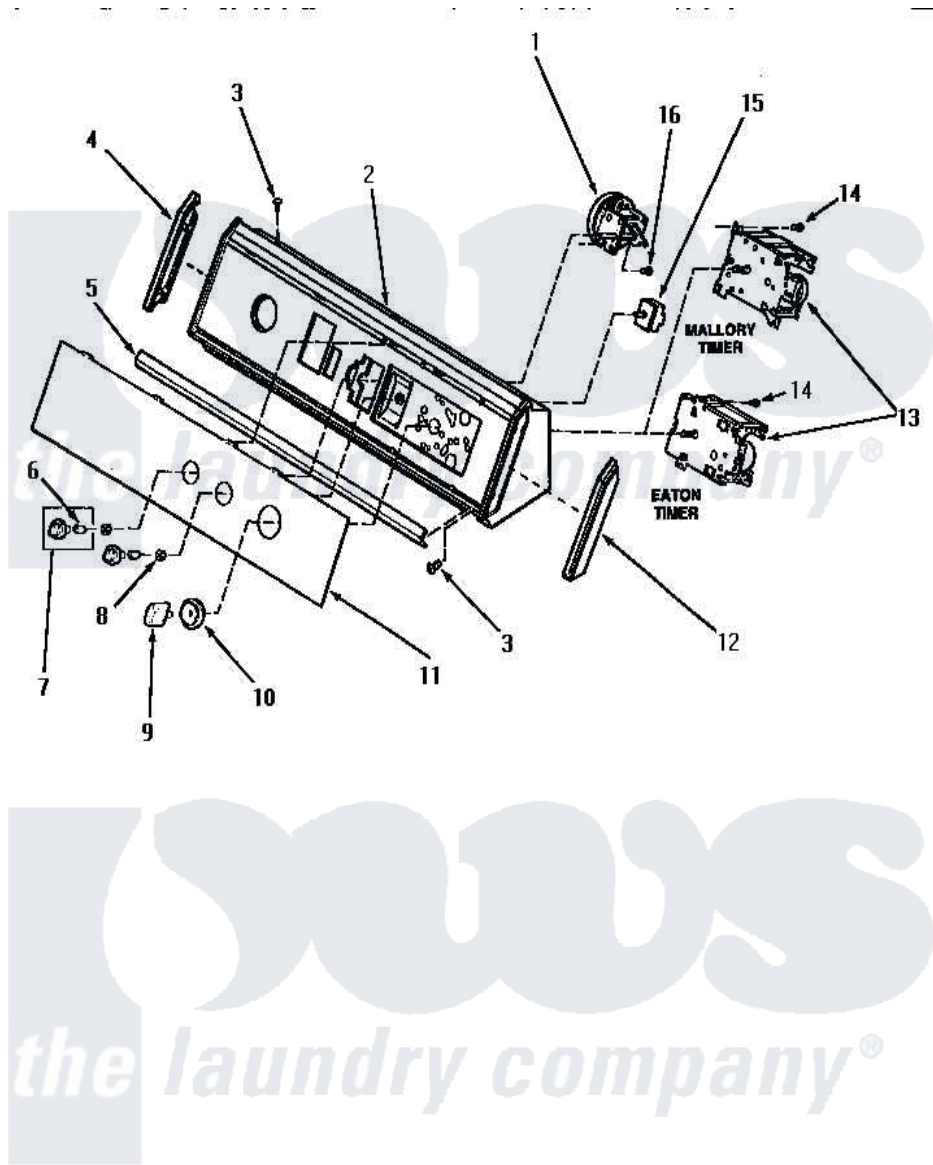

Amana AA5421 10 - GRAPHICS PANEL, CONTROL HOOD & CONTROL

GRAPHICS PANEL, CONTROL HOOD AND CONTROL

Amana [Residential Amana AA5421 Washer Parts](#) Parts Diagram 10 - GRAPHICS PANEL, CONTROL HOOD & CONTROL

[Click on the part number to view part](#)

Item	Original Part Number	Replaced By	Status	Part Description
"	NOTE:		Not Available	STARTING SN R1624440YK ORANGE PLUG 34340 WILL BE INSTALLED IN AIR INTAKE HOLE OF BACK FLOW PREVENTER 27118. IT IS NOT RECOMMENDED AIR INTAKE HOLE BE PLUGGED O
1	31266			Switch, Pressure-Rotary
2	31735		Not Available	ASSY, CONTROL HOOD
3	31752		Not Available	SCREW, No.8ABX3/4 POZIDRI
4	31249		Not Available	CAP, END-L.H.-CHROME
6	10519		Not Available	RETAINER
7	31286		Not Available	ASSY, KNOB-ROTARY-BLK/O
8	57584		Not Available	NUT
9	31281			Assembly, Knob-Timer-Black
10	31279			Assembly, Timer Skirt And Ring

11	32726	Not Available	PANEL, GRAPHIC
12	31248		Cap, End-RH-Chrome
13	31239	31239P	Timer 3 Cycle Package
14	23962	W10116760	Screw
15	28118	Not Available	SWITCH, WATER TEMPERATURE
16	31260		Screw, No.8 X 3/8 Ind H