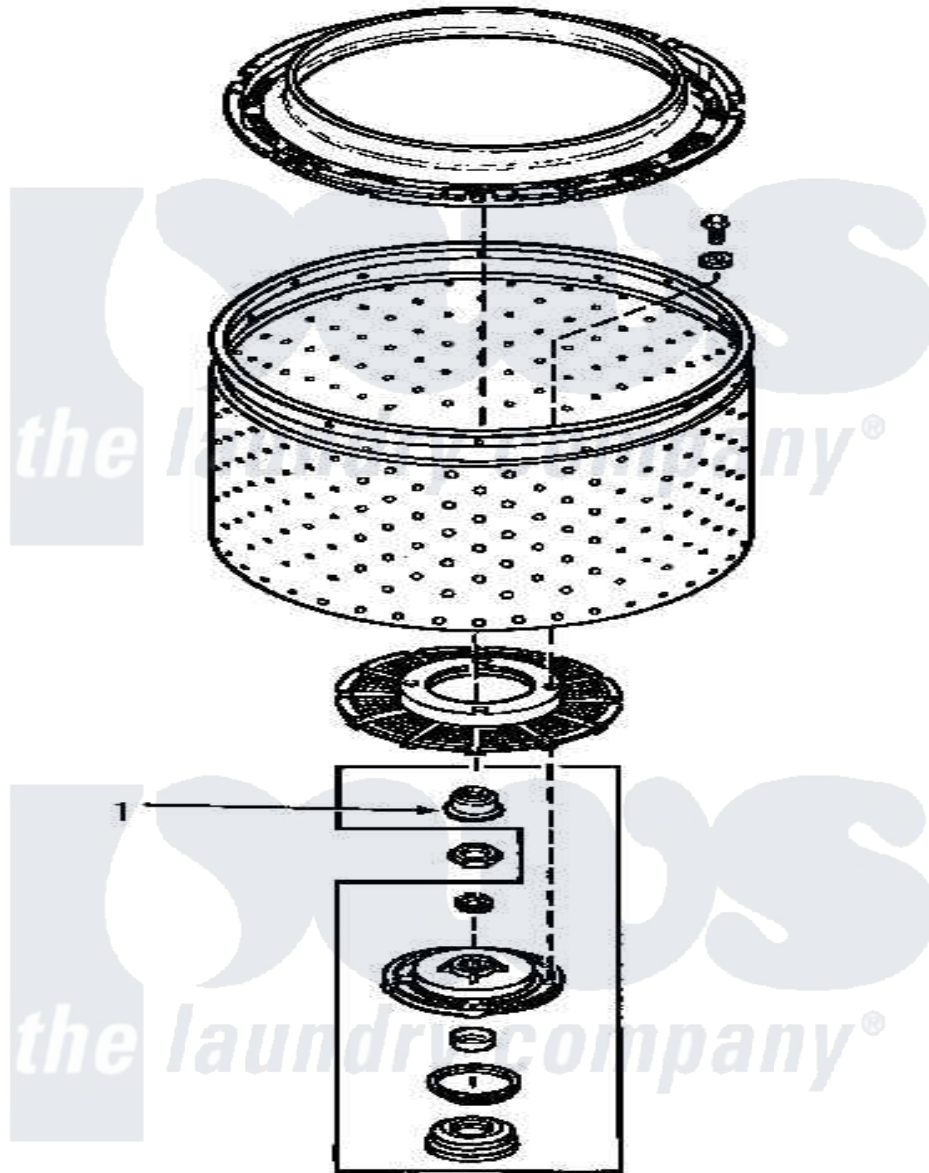

# Amana AA5421 11 - HUB AND TRANSMISSION TUBE SEAL (CHANGE)

Amana Residential Amana AA5421 Washer Parts Parts Diagram 11 - HUB AND TRANSMISSION TUBE SEAL (CHANGE)

[Click on the part number to view part](#)

Item	Original Part Number	Replaced By	Status	Part Description
1	34184	<a href="#">R9900189</a>		Kit, Drive Bell And Seal