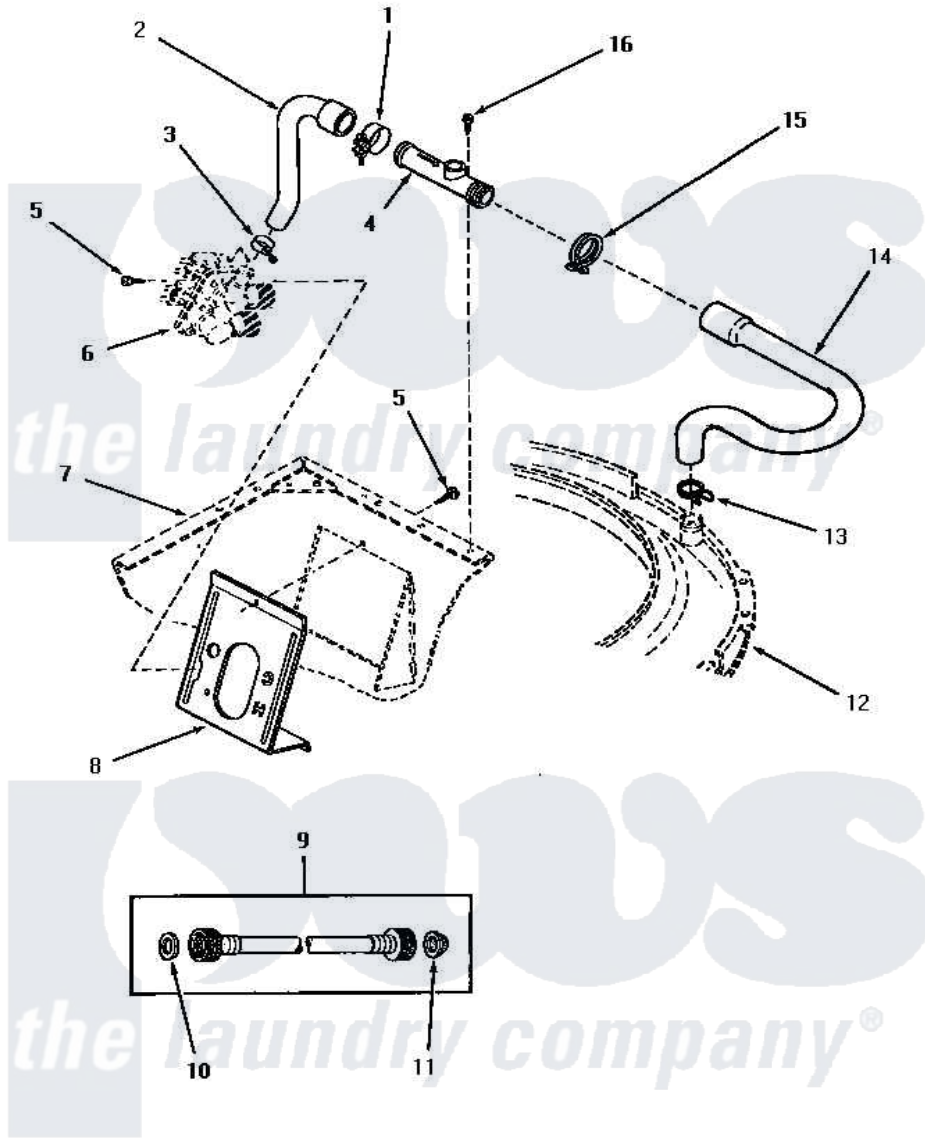

# Amana AA5421 12 - INLET/FILL HOSE/BACK FL PREVENTER & BRKT

## INLET HOSE, FILLER HOSE, BACK FLOW PREVENTER AND MIXING VALVE MOUNTING BRACKET

Amana [Residential Amana AA5421 Washer Parts](#) Parts Diagram 12 - INLET/FILL HOSE/BACK FL PREVENTER & BRKT

[Click on the part number to view part](#)

Item	Original Part Number	Replaced By	Status	Part Description
1	27152		Not Available	CLAMP HOSE
2	<a href="#">27183</a>			Hose, Mixing Valve
3	27643	<a href="#">596669</a>		Clamp, Manifold
4	27118	<a href="#">34280</a>		Assembly, Backflow Prevento
5	56392		Not Available	SCREW,8-18 X 3/8 TAPPI
6	Y00000000		Not Available	SEE NOTE MIXING VALVE
7	Y00000000		Not Available	SEE NOTE CABINET
8	32837	<a href="#">39407</a>		Bracket, Valve
9	28330P	<a href="#">202860</a>		Inlet Hose Assembly
10	20290	<a href="#">Y013783</a>		Washer, Inlet Hose
11	28605	<a href="#">22002960</a>		Strainer, Washer Inlet
12	Y00000000		Not Available	SEE NOTE OUTER TUB COVER
13	<a href="#">29210</a>			Hose Clamp
14	<a href="#">33186</a>			Hose, Water Inlet
15	21976		Not Available	HOSE CLAMP, GREEN