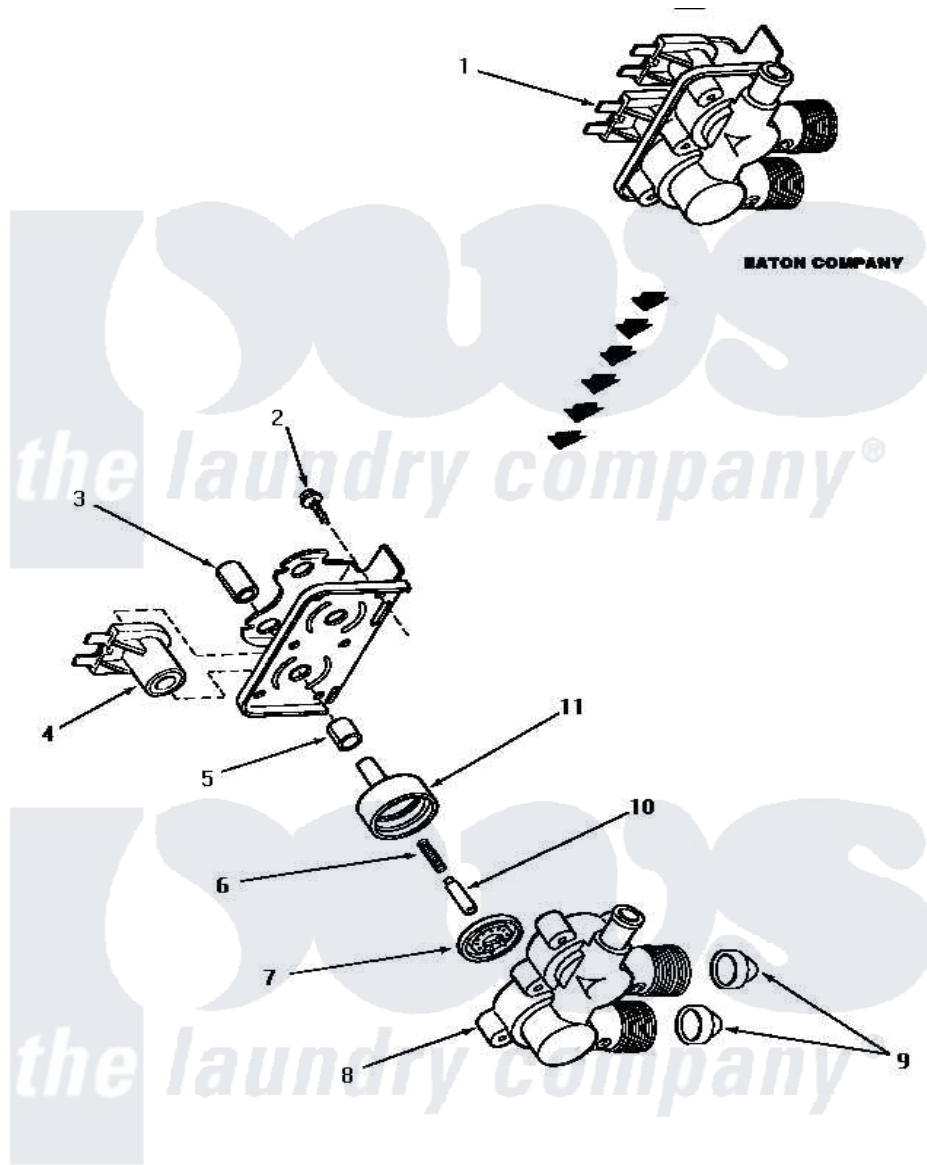

Amana AA5421 14 - MIXING VALVE ASSY (EATON COMPANY)

MIXING VALVE ASSEMBLY (Eaton Company)

Amana [Residential Amana AA5421 Washer Parts](#) Parts Diagram 14 - MIXING VALVE ASSY (EATON COMPANY)

[Click on the part number to view part](#)

Item	Original Part Number	Replaced By	Status	Part Description
1	33930			Valve, Mixing
2	25817C		Not Available	SCREW
3	24128		Not Available	SLEEVE, LONG
4	33930A	33930		Valve, Mixing
5	24129		Not Available	SLEEVE, SHORT
6	24131		Not Available	SPRING
7	24134		Not Available	DIAPHRAGM
8	Y24159	33930		Valve, Mixing
9	24122	22002960		Strainer, Washer Inlet
10	24132		Not Available	ARMATURE
11	24130			Guide, Armature