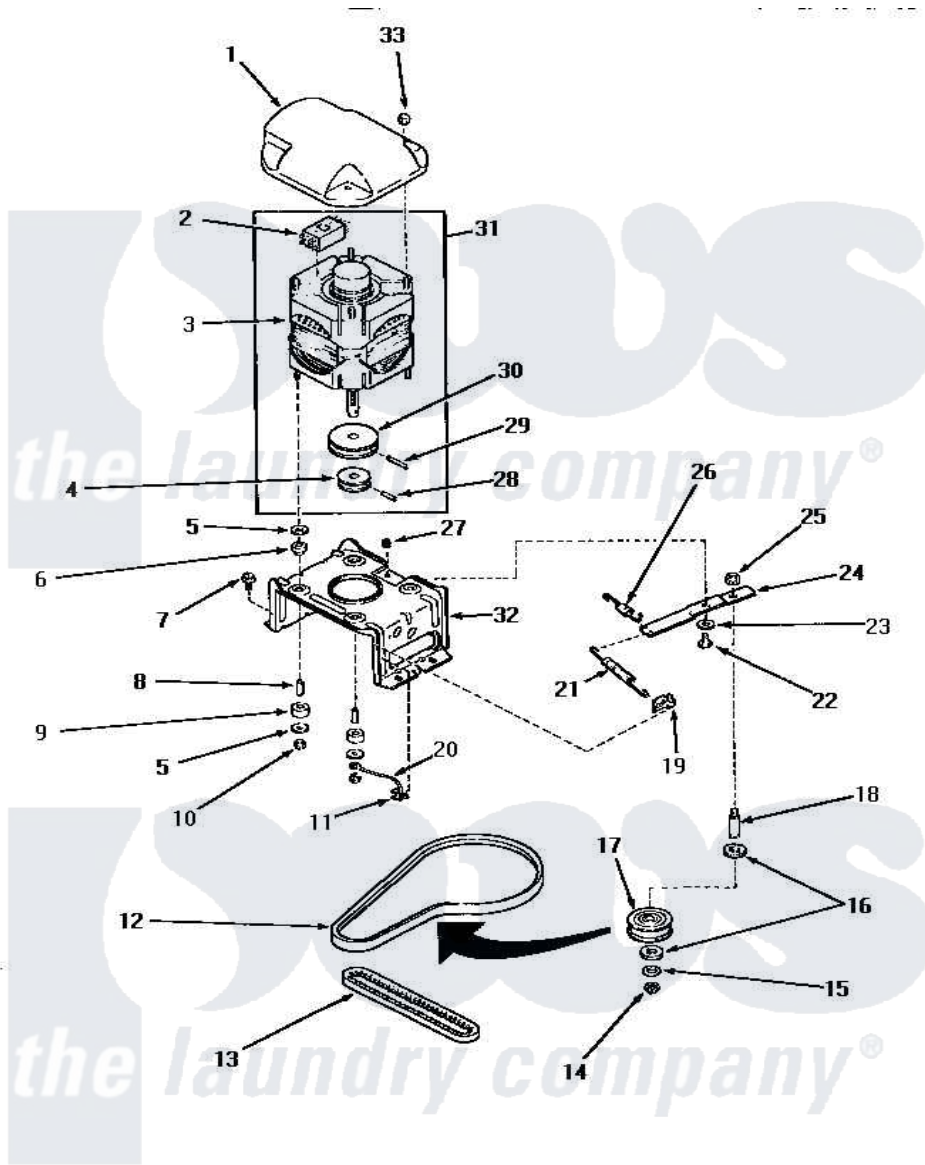

Amana AA5421 15 - MOTOR, MTG BRACKET, BELTS & IDLER ASSY

MOTOR, MOUNTING BRACKET, BELTS AND IDLER ASSEMBLY

Amana [Residential Amana AA5421 Washer Parts](#) Parts Diagram 15 - MOTOR, MTG BRACKET, BELTS & IDLER ASSY
 Click on the part number to view part

Item	Original Part Number	Replaced By	Status	Part Description
1	27136			Shield, Motor
2	30897A	30897AP		Switch- MO
"	30895A	30895AP		Switch Motor-W/Instr
"	24140		Not Available	SWITCH,MOTOR
"	24139		Not Available	SWITCH,MOTOR
3	30895	27179P		Motor-Drve
4	Y27104		Not Available	PULLEY,MOTOR
5	03888		Not Available	WASHER
6	01952A			Mounting, Rubber
7	Y31645	27001200		Screw
8	27181		Not Available	SPACER,MOTOR
9	01953		Not Available	WASHER,LOWER MOTOR MOU
10	23604			Nut, Hex 10-32 Lock
11	Y00161	B5733302		Clip, Ground
12	28808			Belt, Agitate And Spin
13	27155			Belt, Pump

14	23748		Ring, Retaining
15	52549		Washer, 501 ID X3/4 Odx
16	Y29443		Washer, Felt
17	28800	Not Available	WHEEL, IDLER
18	28802		Shaft, Idler
19	28849		Clip, Spring
20	Y00000000	Not Available	SEE NOTE GROUND WIRE, GREEN
21	28807	37366	Spring, Idler
22	27229	40038901	Screw, 1/4-20
23	81392	40054701	Washer
24	31054	40041002	Lever, Idler
25	28803	2221070	Clamp, Nylon
26	30620	Not Available	SPRING, IDLER LEVER HEL
27	52566	27001225	Nut, Jam Mid Lock 1/4-20
28	10416		Pin, Roll
29	23750		Pin, Roll
30	27171	Not Available	PULLEY, MOTOR
31	27179	27179P	Motor-Drve
32	28791		Bracket, Motor Mount
33	27201		Locknut
NI	20605	Not Available	LUBE, HI TEMPERATURE-56
"	258P3	Not Available	KIT, CAPACITOR