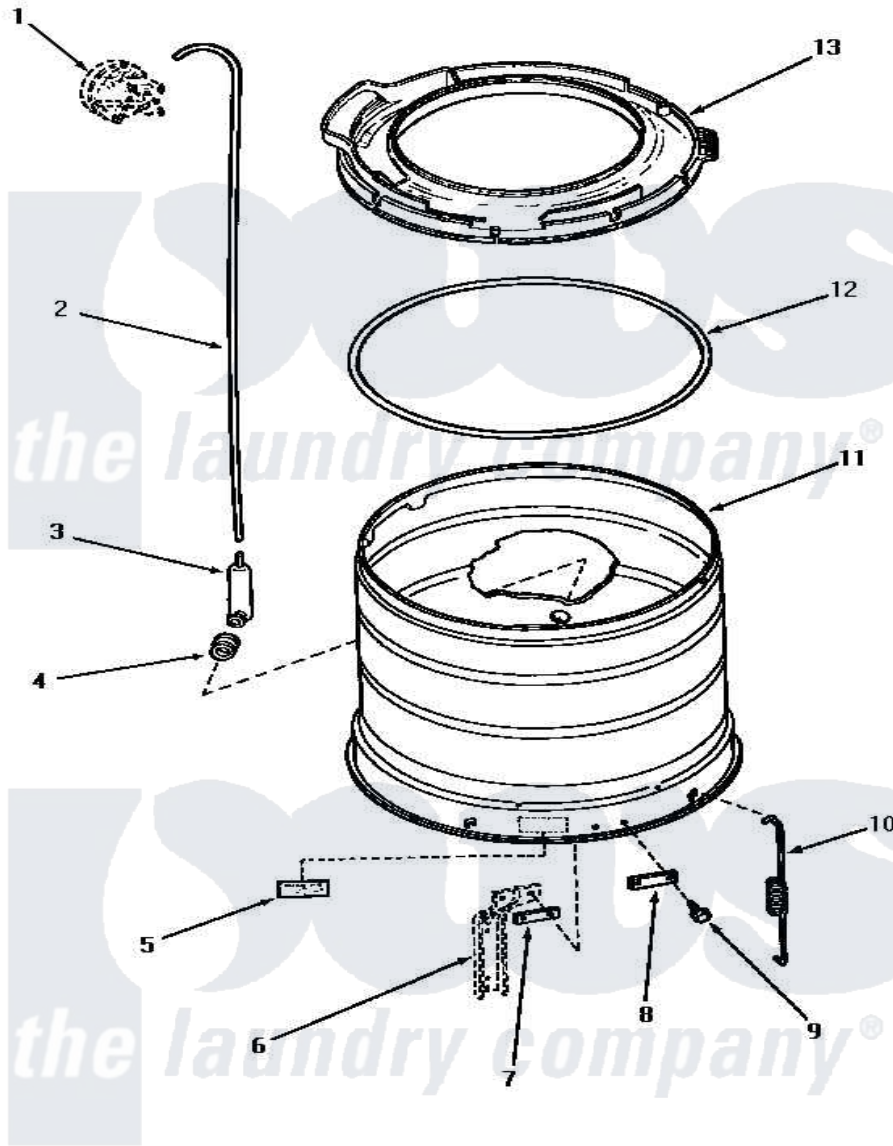

# Amana AA5421 16 - OUTER TUB, COVER & PRESSURE HOSE

## OUTER TUB, COVER AND PRESSURE HOSE

Amana [Residential Amana AA5421 Washer Parts](#) Parts Diagram 16 - OUTER TUB, COVER & PRESSURE HOSE  
 Click on the part number to view part

Item	Original Part Number	Replaced By	Status	Part Description
1	Y00000000		Not Available	SEE NOTE PRESSURE SWITCH
2	29213	<a href="#">39125</a>		Tubing 31
3	30907	<a href="#">40008501</a>		Assembly, Pressure Bulb
4	29175	<a href="#">40037801</a>		Grommet
5	Y27195		Not Available	STICKER
6	Y00000000		Not Available	SEE NOTE SUPPORT LEG
7	<a href="#">27927</a>			Plate, Leg .032
8	<a href="#">27926</a>			Plate, Leg .063
9	27205	<a href="#">40128701</a>		Screw, 5/16-18 X .50
10	<a href="#">27239</a>			Spring, Leg
11	33178	<a href="#">33178P</a>		Assembly- Oute
12	<a href="#">32857</a>			Gasket, Tub Cover Small
13	32858	<a href="#">33184P</a>		Cover, Outer Tub