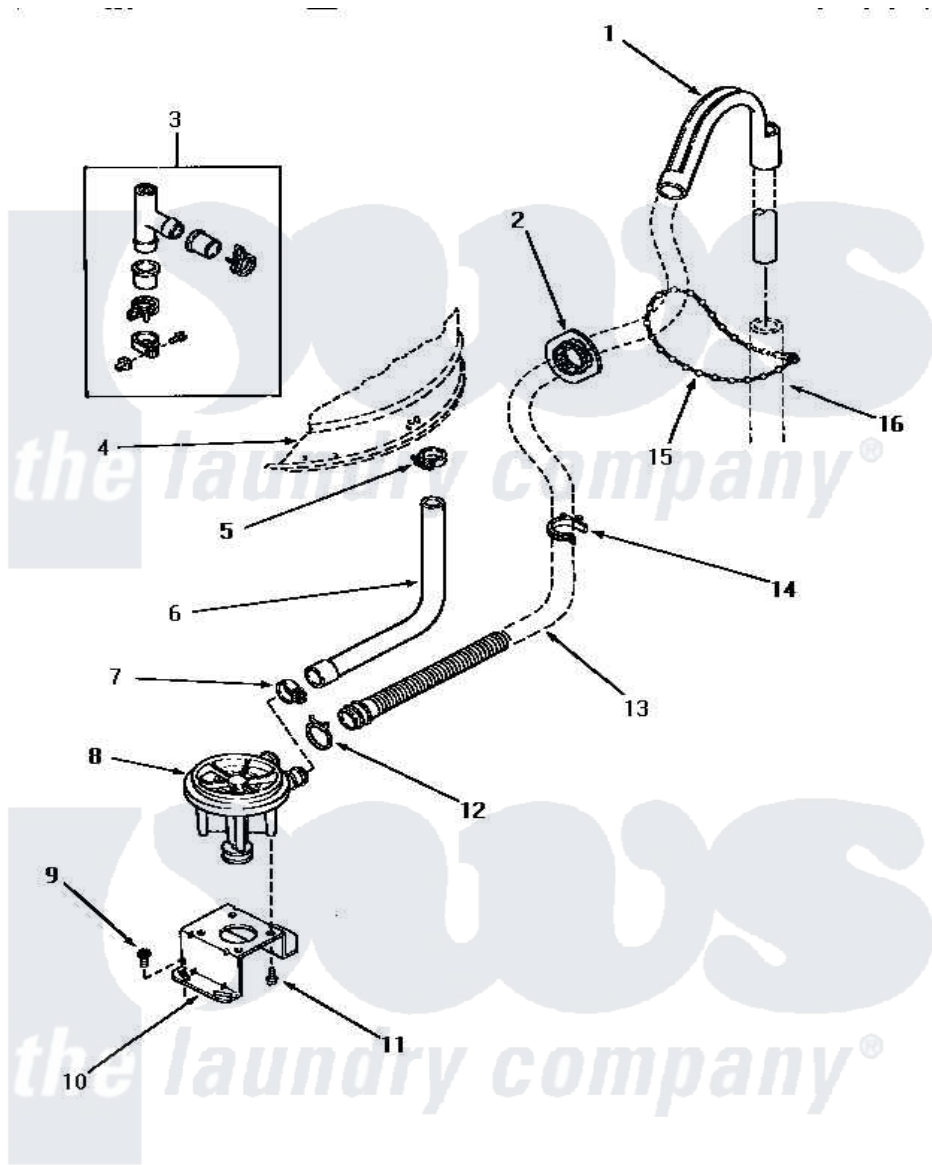

Amana AA5421 17 - PUMP ASSY/BRKT/HOSES & SIPHON BREAK KIT

PUMP ASSEMBLY, BRACKET, HOSES AND SIPHON BREAK KIT

Amana [Residential Amana AA5421 Washer Parts](#) Parts Diagram 17 - PUMP ASSY/BRKT/HOSES & SIPHON BREAK KIT

[Click on the part number to view part](#)

Item	Original Part Number	Replaced By	Status	Part Description
1	33615	22003814		Retainer, Drain Hose
2	32219			Relief, Strain
3	386P3	76660		Break-Sphn
4	Y00000000		Not Available	SEE NOTE OUTER TUB
5	32616		Not Available	(CLAMP HOSE)
6	27160		Not Available	HOSE, TUB TO PUMP-DRAIN
7	27153	285655		Clamp, Hose
8	31969			Assembly, Pump NA
9	Y31645	27001200		Screw
10	27105			Bracket, Pump Mounting
11	31098			Screw, 10-10 5/8 Unslot
12	33748	285655		Clamp, Hose
13	33613	39953		Hose- Drai
14	34321		Not Available	CLAMP, HOSE-PLASTIC
15	33489	8539404		Tie-Wire
16	Y00000000		Not Available	SEE NOTE STANDPIPE