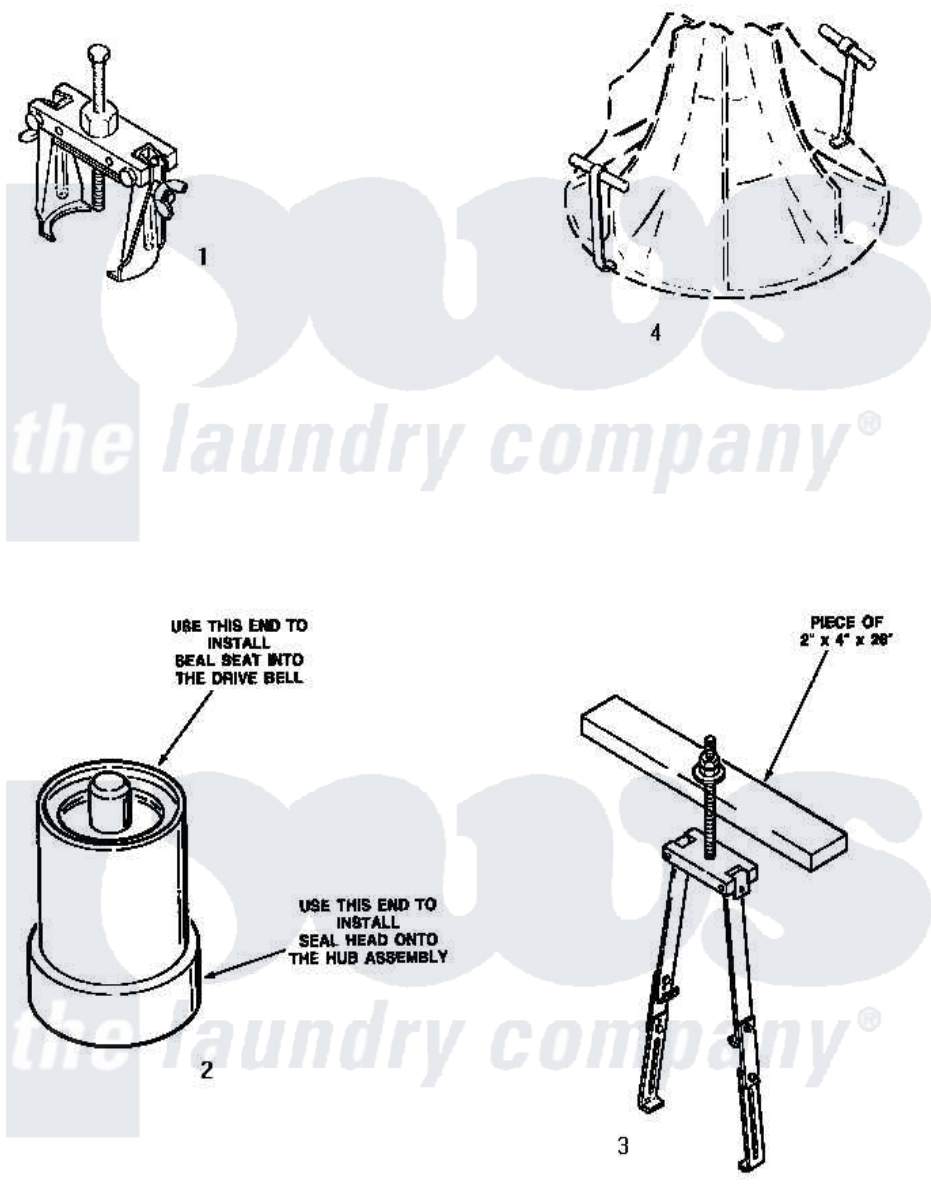

Amana AA5421 19 - SPECIAL TOOLS

Amana [Residential Amana AA5421 Washer Parts](#) Parts Diagram 19 - SPECIAL TOOLS
 Click on the part number to view part

Item	Original Part Number	Replaced By	Status	Part Description
1	253P4	294P4		Bell Tool
2	255P4		Not Available	TOOL,SEAL INSTALLING
3	256P4P		Not Available	ASSY,AGITATOR PULLER xREPLACE
4	254P4P			Agitator Hooks