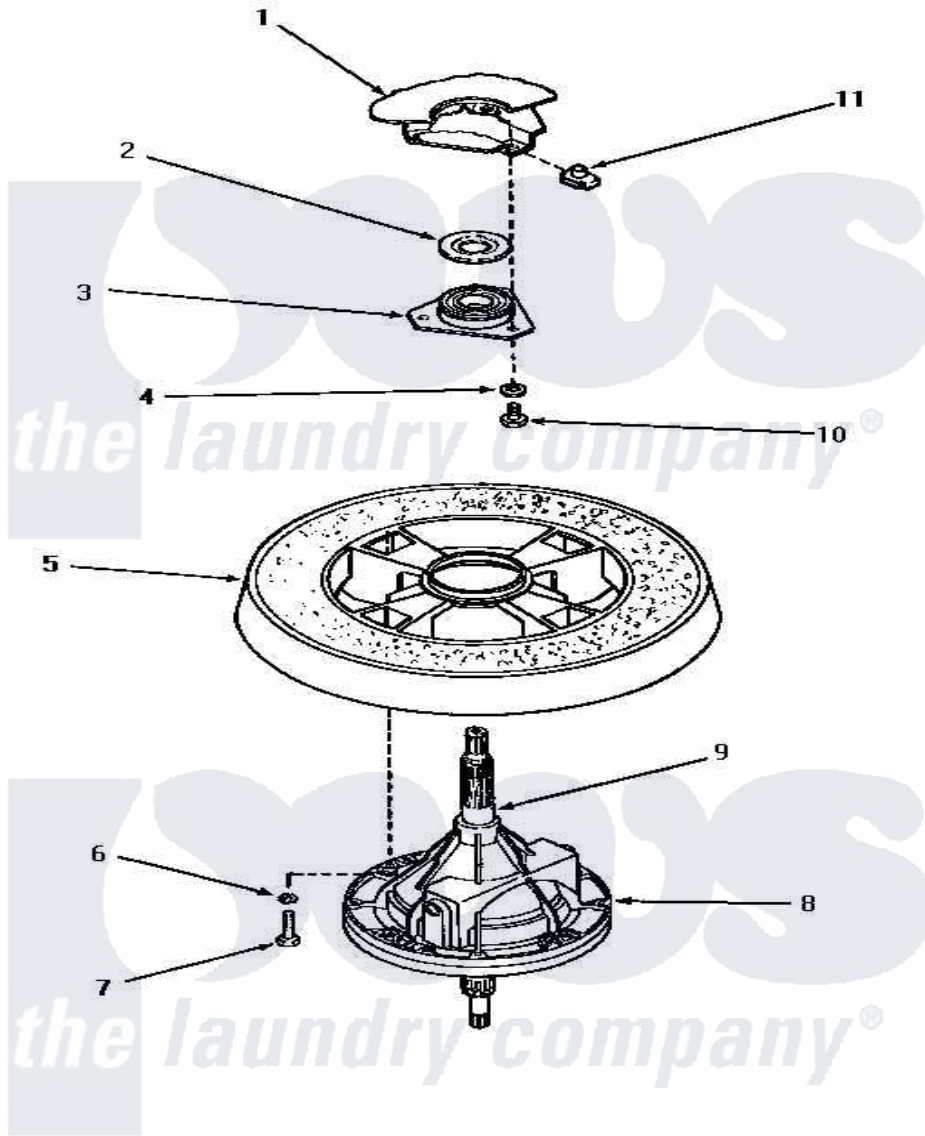

Amana AA5421 20 - TRANSMISSION ASSY & BALANCE RING

TRANSMISSION ASSEMBLY AND BALANCE RING

Amana [Residential Amana AA5421 Washer Parts](#) Parts Diagram 20 - TRANSMISSION ASSY & BALANCE RING
 Click on the part number to view part

Item	Original Part Number	Replaced By	Status	Part Description
1	Y00000000		Not Available	SEE NOTE OUTER TUB
2	27187			Flinger
3	27182	40004201P		Main Bearing Assembly
4	04366			Lockwasher, 5/16intshkp
5	27143		Not Available	BALANCE RING
6	02431			Lockwasher, 1/4 Ext Shk
7	27200		Not Available	CAP SCREW
8	33227	33227P		Assembly- Tran
9	27604P			Never-Seeze 1 Oz Tube
10	01355		Not Available	SCREW
11	27222			Nut, Retainer 5/16-18