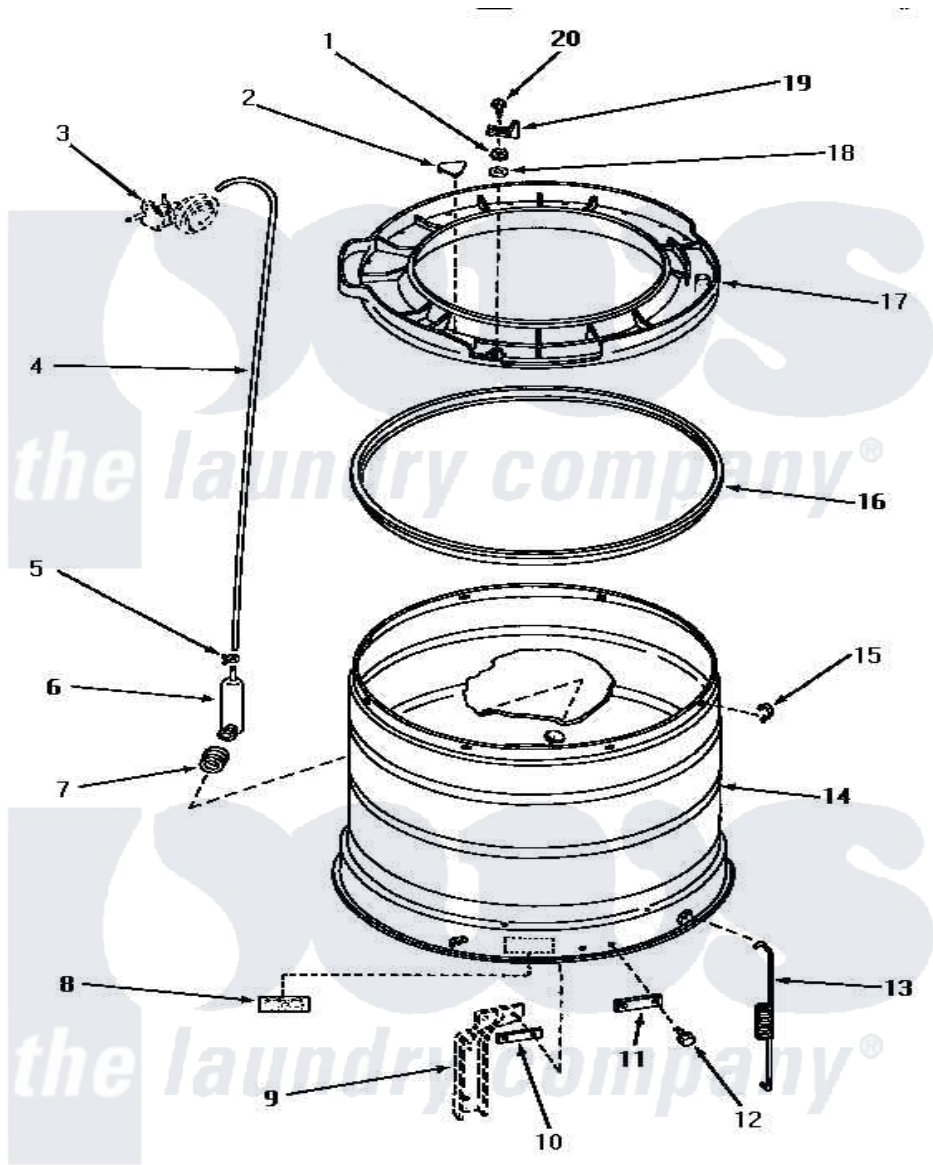

Amana AA6121 14 - OUTER TUB, COVER & PRESSURE HOSE

OUTER TUB, COVER AND PRESSURE HOSE

Amana [Residential Amana AA6121 Washer Parts](#) Parts Diagram 14 - OUTER TUB, COVER & PRESSURE HOSE
 Click on the part number to view part

Item	Original Part Number	Replaced By	Status	Part Description
1	03815			Lockwasher, No.10 Ext Shk
2	29901		Not Available	PLUG,SNAP-IN-OUTER TUB
3	Y00000000		Not Available	SEE NOTE PRESSURE SWITCH
4	29213	39125		Tubing 31
5	Y22294	596669		Clamp, Manifold
6	30243	40008501		Assembly, Pressure Bulb
7	29175	40037801		Grommet
8	Y27195		Not Available	STICKER
9	Y00000000		Not Available	SEE NOTE SUPPORT LEG
10	27927			Plate, Leg .032
11	27926			Plate, Leg .063
12	27205	40128701		Screw, 5/16-18 X .50
13	27239			Spring, Leg
14	30508		Not Available	TUB,OUTER
"	30509		Not Available	OUTER TUB
15	Y27017		Not Available	CLIP,SPRING

16	27184		Gasket, Tub Cover
17	31141	31153	Cover Outer Tub
18	23425	Not Available	WASHER,7/32IDX7/16ODX.
19	27247		Trigger, Out-Of-Bal Swi
20	27523	Not Available	SCREW