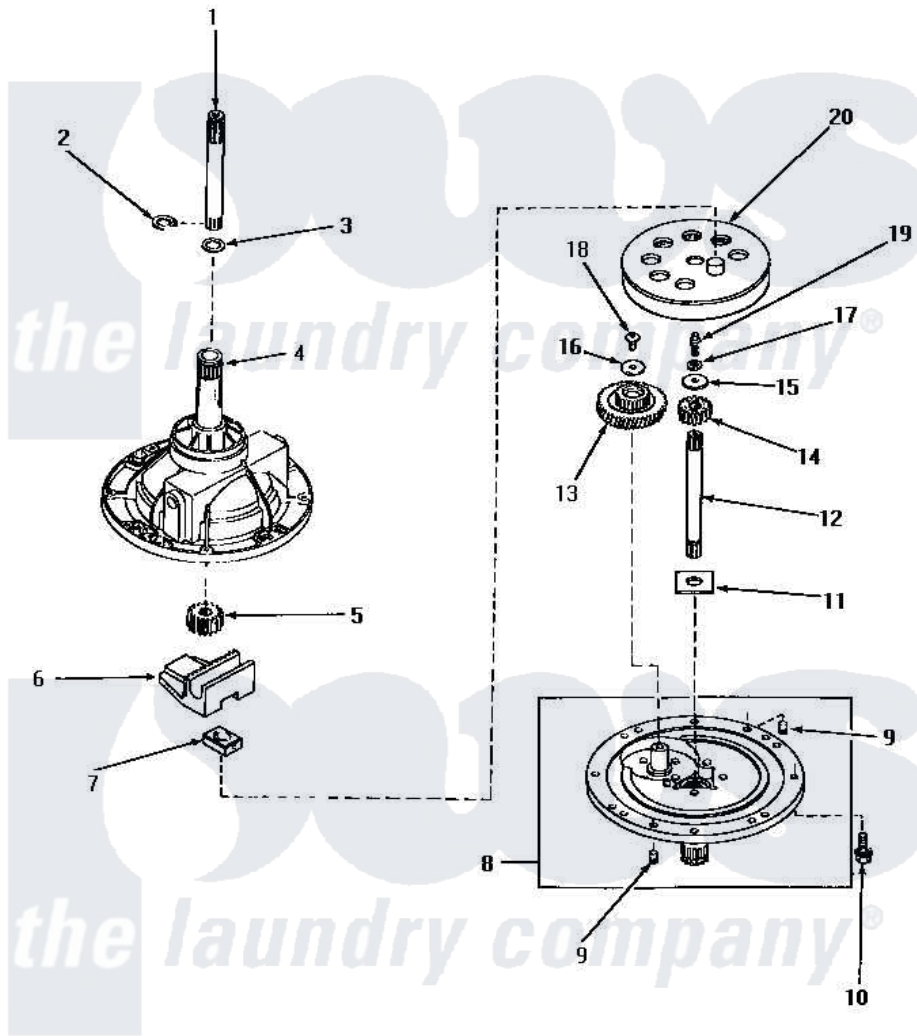

Amana AA6221 01 - 30978 TRANSMISSION ASSY COMPONENTS

COMPONENTS FOR 30978 TRANSMISSION ASSEMBLY

Amana [Residential Amana AA6221 Washer Parts](#) Parts Diagram 01 - 30978 TRANSMISSION ASSY COMPONENTS
 Click on the part number to view part

Item	Original Part Number	Replaced By	Status	Part Description
1	29134	Y36570		Shaft, Output
2	27197			Ring, Retaining
3	20212	35092		Washer, 3628id X 1.00 X .056
4	30037		Not Available	ASSY, TRANSMISSION CASExREPLACE
5	27003			Pinion, Agitator
6	Y31526			Rack
7	26493			Slide
8	30945		Not Available	ASSY, TRANSMISSION COVExREPLACE
9	27172			Pin, Dowel
10	31709		Not Available	SCREW, 1/4-20X1 HX SER/
11	27016			Washer
12	27081	27081P		Shaft Input Package
13	29161			Gear, Reduction
14	Y29160			Pinion, Drive
15	26509	40041501		Washer

16	29260	Not Available	WASHER
17	21456		Lockwasher, 1/4 Intshkp
18	29273		Screw, 1/4-20 X 3/8
19	27030	Not Available	SCREW, 1/4-20 SPECIAL
20	26577		Assembly, Gear And Stud
NI	28434P	Not Available	LOCTITE
"	27243P		Oil, CW Transmission F-