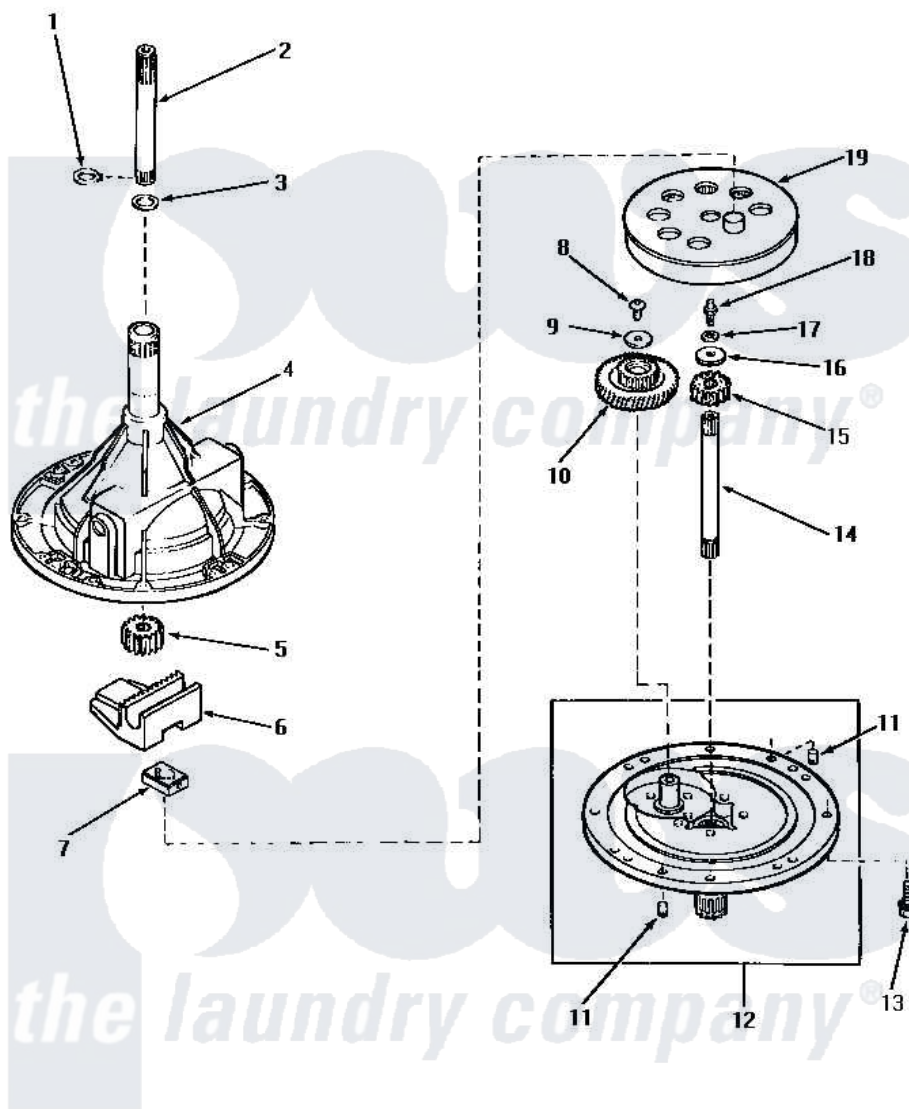

# Amana AA6221 02 - 33227 TRANSMISSION ASSY COMPONENTS

## COMPONENTS FOR 33227 TRANSMISSION ASSEMBLY

Amana [Residential Amana AA6221 Washer Parts](#) Parts Diagram 02 - 33227 TRANSMISSION ASSY COMPONENTS

[Click on the part number to view part](#)

Item	Original Part Number	Replaced By	Status	Part Description
1	<a href="#">27197</a>			Ring, Retaining
2	29134	<a href="#">Y36570</a>		Shaft, Output
3	20212	<a href="#">35092</a>		Washer, 3628id X 1.00 X .056
4	33223		Not Available	ASSY, TRANSMISSION CASE
5	<a href="#">27003</a>			Pinion, Agitator
6	<a href="#">Y31526</a>			Rack
7	<a href="#">26493</a>			Slide
8	<a href="#">29273</a>			Screw, 1/4-20 X 3/8
9	29260		Not Available	WASHER
10	<a href="#">29161</a>			Gear, Reduction
11	<a href="#">27172</a>			Pin, Dowel
12	33214		Not Available	TRANSMISSION COVER ASSEMBLY
13	32814		Not Available	SCREW, 1/4-20X7/8 SERRA
14	27081	<a href="#">27081P</a>		Shaft Input Package
15	<a href="#">Y29160</a>			Pinion, Drive
16	26509	<a href="#">40041501</a>		Washer

17	<a href="#">21456</a>		Lockwasher, 1/4 Intshkp
18	27030	Not Available	SCREW, 1/4-20 SPECIAL
19	<a href="#">26577</a>		Assembly, Gear And Stud
NI	<a href="#">27243P</a>		Oil, CW Transmission F-
"	28434P	Not Available	LOCTITE