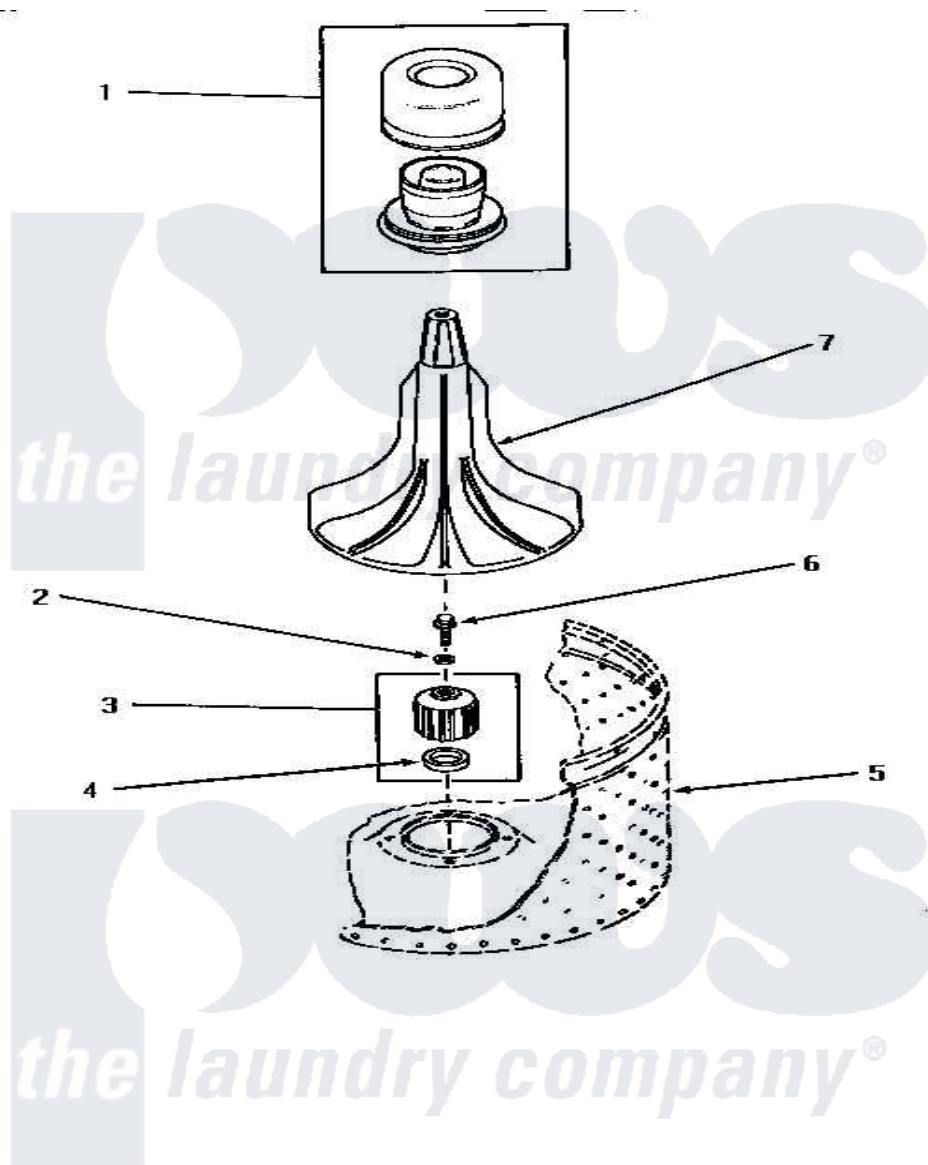

Amana AA6221 03 - AGITATOR, DRIVE BELL & SEAL KIT

AGITATOR, DRIVE BELL AND SEAL KIT

Amana [Residential Amana AA6221 Washer Parts](#) Parts Diagram 03 - AGITATOR, DRIVE BELL & SEAL KIT
 Click on the part number to view part

| Item | Original Part Number | Replaced By | Status | Part Description |
|------|-----------------------|---------------------------|---------------|----------------------------|
| 1 | 30857 | 33510 | | Assembly, Dispenser-Fabric |
| 2 | 30853 | | Not Available | SEAL |
| 3 | 30071P | R9900189 | | Kit, Drive Bell And Seal |
| 4 | Y00000000 | | Not Available | SEE NOTE SEAL SEAT |
| 5 | Y00000000 | | Not Available | SEE NOTE WASHTUB |
| 6 | 30852 | | | Screw, No.8-1/4 X 20 X 3/ |
| 7 | 30855 | 40000501W | | Agitator, Flex Vane |
| NI | 442P3 | R9900189 | | Kit, Drive Bell And Seal |