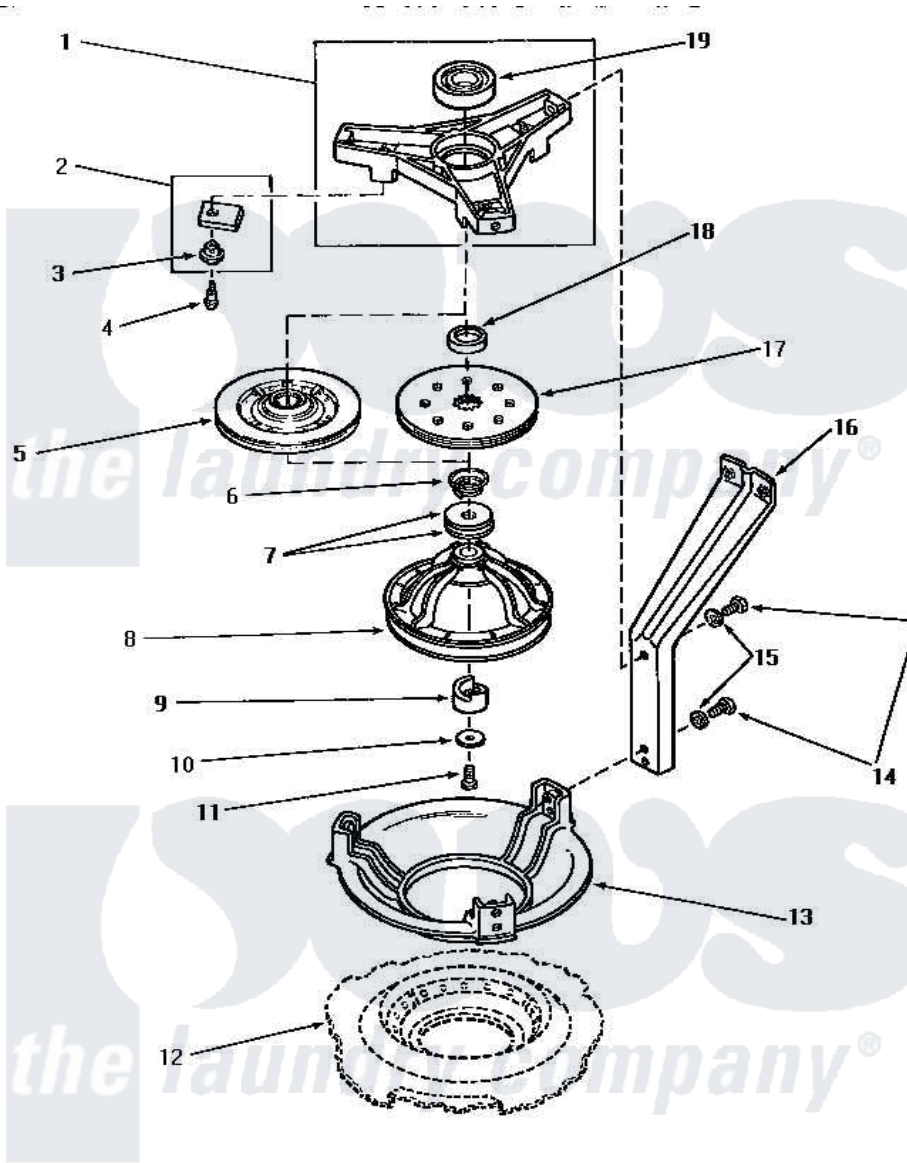

Amana AA6221 04 - BRG HSG/BRAKE/PULLEY & PIVOT DOME

BEARING HOUSING, BRAKE, PULLEY AND PIVOT DOME

Amana [Residential Amana AA6221 Washer Parts](#) Parts Diagram 04 - BRG HSG/BRAKE/PULLEY & PIVOT DOME
 Click on the part number to view part

Item	Original Part Number	Replaced By	Status	Part Description
1	28913	35746		AssemLy, Bearing Housing-L
2	348P3	R9900543		Pad-Brake
3	29993			Sleeve, Anti-Rotation
4	26547			Screw, 10-24 Shoulder
5	31961P	R9900474		Brake Assembly
6	33435			Spring, Conical
7	32651	40065701		Washer, 2 Odx.63 ID
8	30260	34232P		Kit-Pulley
9	27018			Helix
10	26509	40041501		Washer
11	27220	40063401		Screw, 1/4-20 x 5/8 Hex
12	Y00000000		Not Available	SEE NOTE BASE ASSEMBLY
13	27124		Not Available	DOME, PIVOT
14	30016	40128701		Screw, 5/16-18 X .50
15	04366			Lockwasher, 5/16intshkp
16	27090			Leg, Support

17	26556P	R9900474	Brake Assembly
18	27176		Spacer
19	28944	40004001	Bearing, Main