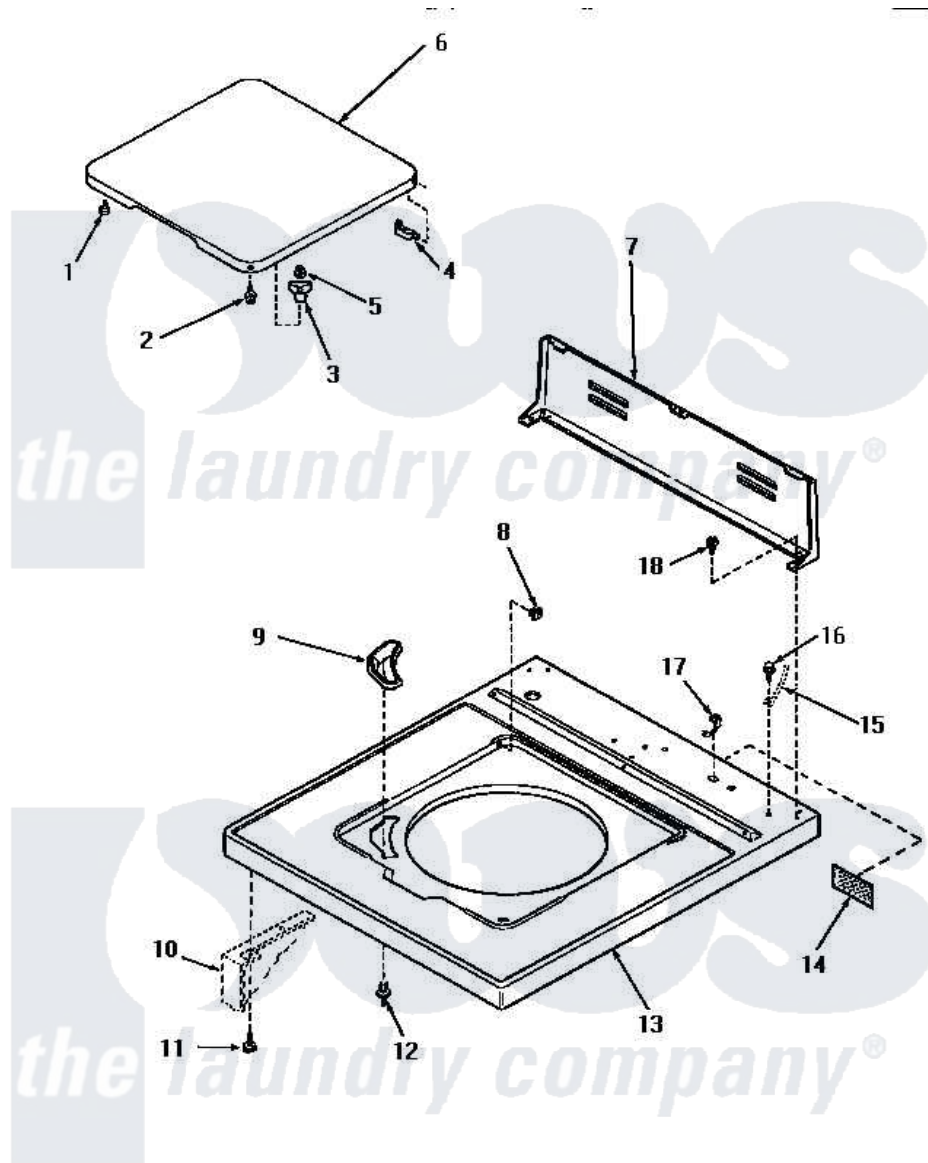

Amana AA6221 05 - CAB TOP/LOADING DR & CTRL HOOD REAR PAN

CABINET TOP, LOADING DOOR AND CONTROL HOOD REAR PANEL

Amana Residential Amana AA6221 Washer Parts Diagram 05 - CAB TOP/LOADING DR & CTRL HOOD REAR PAN

Click on the part number to view part

Item	Original Part Number	Replaced By	Status	Part Description
1	32507	40038001		Bumper
2	27203		Not Available	ASSY,SCREW & WASHER
3	27149			Catch, Lid Switch
4	27626		Not Available	HINGE,HIDDEN
5	21752			Nut, 8-32 Hex Brilock
6	31315W		Not Available	LOADING DOOR, WHITE
"	31315L		Not Available	LOADING DOOR, ALMOND
"	31315H		Not Available	LOADING DOOR, HARVEST GOLD
7	31230		Not Available	CONTROL HOOD REAR PANEL
8	27625			Bushing
9	32786		Not Available	BLEACH DISPENSER
10	Y00000000		Not Available	SEE NOTE CABINET
11	Y31644	27001200		Screw
12	56534			Barrel, Support

13	32808L	32808LP	Assembly Top And Carton
"	32808H		Not Available
"	32808W	32808WP	CABINET TOP, HARVEST GOLD
14	24903		Not Available
15	Y00000000		Not Available
16	52909		Assembly Top And Carton
17	21903	211881	STICKER,DISCONNECT POW
18	23962	W10116760	SEE NOTE GROUND WIRE, GREEN
			Screw, 10B-16 X 1/2 HeX
			Grommet, Cord Part Not Used-Gas Models Only
			Screw