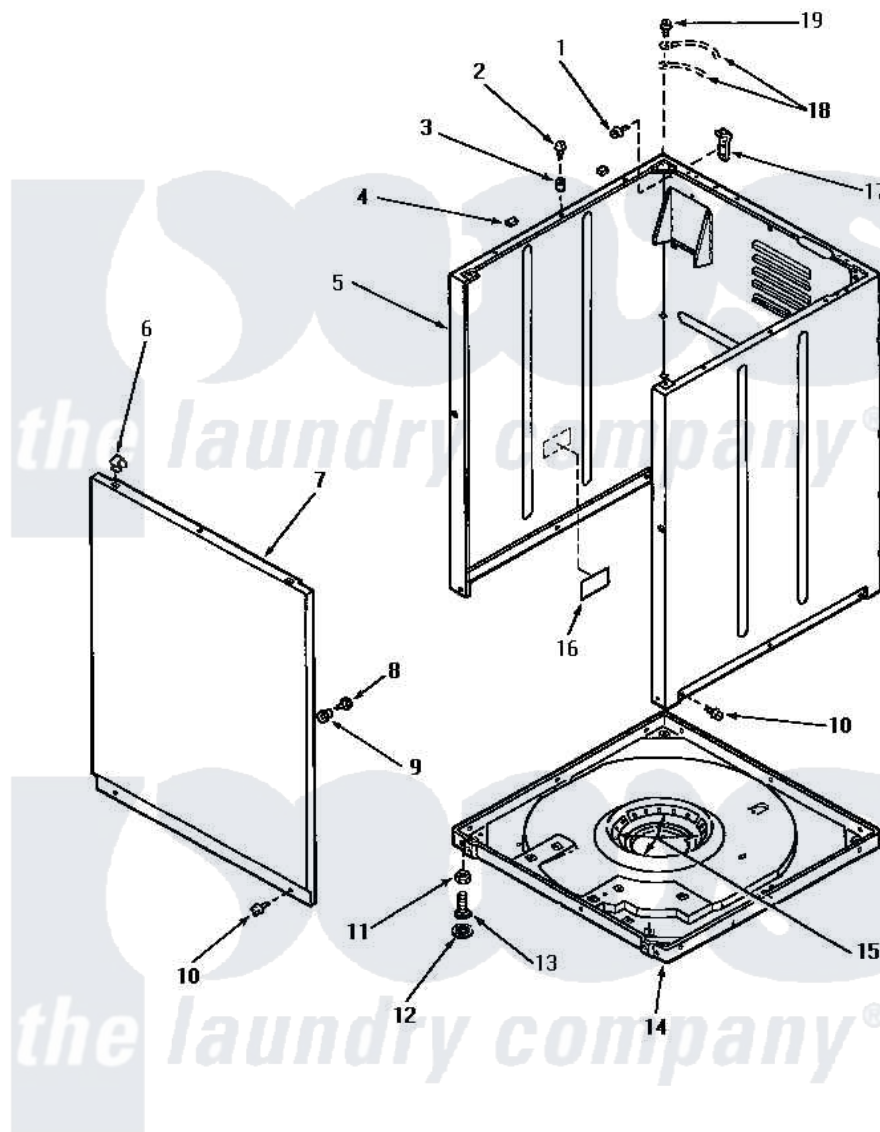

# Amana AA6221 06 - FRONT PANEL, CABINET & BASE

## FRONT PANEL, CABINET AND BASE

Amana Residential Amana AA6221 Washer Parts Parts Diagram 06 - FRONT PANEL, CABINET & BASE

[Click on the part number to view part](#)

Item	Original Part Number	Replaced By	Status	Part Description
1	51780	<a href="#">3390631</a>		Screw, 10-16 X 3/8
2	56086	<a href="#">Y014874</a>		Screw, Idler Arm And Sleeve
3	56079	<a href="#">505187</a>		Locator, Panel
4	<a href="#">Y56128</a>			Pad, Bumper
5	31669HP		Not Available	REPL BY 34475HP
"	31669WP	<a href="#">38612WP</a>		Kit-Service
"	31669LP	<a href="#">38612LP</a>		Kit Service Cabinet
6	28835	<a href="#">22001650</a>		Fastener, Spring
7	32708H		Not Available	PANEL,FRONT
"	32708L	<a href="#">32708LP</a>		Panel, Front
"	32708W	<a href="#">32708WP</a>		Panel Front
8	32671	<a href="#">Y014874</a>		Screw, Idler Arm And Sleeve
9	<a href="#">28102</a>			Locator, Panel
10	27196	<a href="#">27001200</a>		Screw
11	28199		Not Available	LOCKNUT
12	21749	<a href="#">40016001</a>		Foot, Rubber

13	20409	<a href="#">22003428</a>	Leg, Adjustable
14	<a href="#">31653P</a>		Assembly, Base-Complete-G90
15	434P3	Not Available	KIT, SNUBBER PAD
16	33285	Not Available	TAPE, 1 INCH SQUARE, DBL
17	<a href="#">Y27103</a>		Hinge, Hold-Down Lug
18	Y00000000	Not Available	SEE NOTE GROUND WIRES -- (GREEN)
19	56392	Not Available	SCREW, 8-18 X 3/8 TAPPI
NI	<a href="#">26594P</a>		Grease, Silicone - 2 Oz Tube