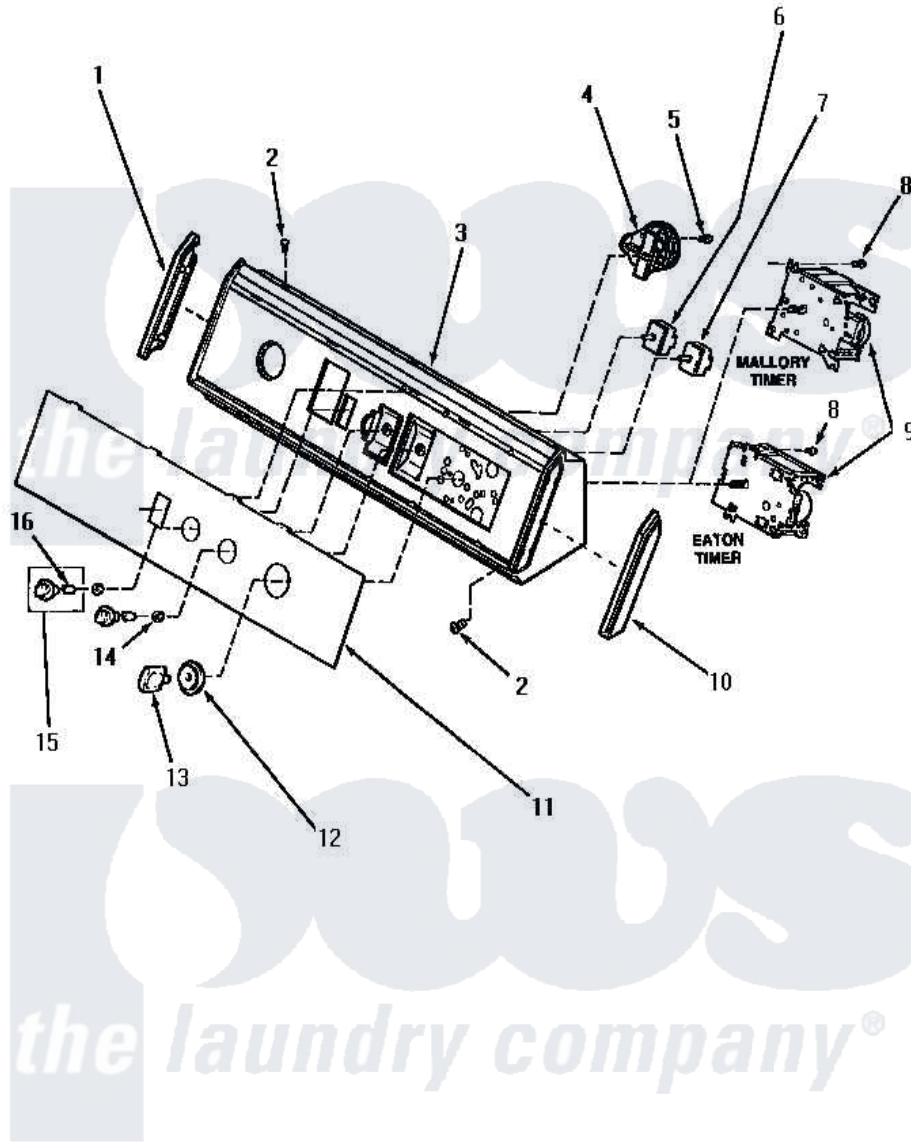

# Amana AA6221 07 - GRAPHIC PANEL, CONTROL HOOD & CONTROLS

## GRAPHIC PANEL, CONTROL HOOD AND CONTROLS

Amana [Residential Amana AA6221 Washer Parts](#) Parts Diagram 07 - GRAPHIC PANEL, CONTROL HOOD & CONTROLS

[Click on the part number to view part](#)

Item	Original Part Number	Replaced By	Status	Part Description
"	NOTE:		Not Available	SIPHON BREAK KIT MUST BE INSTALLED IN DRAIN HOSE IF THE DRAIN RECEPTACLE IS LOWER THAN THE CABINET TOP OF THE WASHER.
1	32343		Not Available	INSERT,CONTROL HOOD-L.
2	31752		Not Available	SCREW,No.8ABX3/4 POZIDRI
3	<a href="#">32404</a>			Assembly, Hood And Mtg Plate
4	31116		Not Available	No Longer Available
5	<a href="#">31260</a>			Screw, No.8 X 3/8 Ind H
6	24392		Not Available	SWITCH TEMP
7	27500		Not Available	SWITCH,SPEED SELECTOR
8	23962	<a href="#">W10116760</a>		Screw
9	32228	<a href="#">32228P</a>		Timer 5 Cycle Package
10	<a href="#">32342</a>			Insert, Control Hood-R.

11	32402	Not Available	PANEL, GRAPHIC
12	<a href="#">31279</a>		Assembly, Timer Skirt And Ring
13	<a href="#">31281</a>		Assembly, Knob-Timer-Black
14	57584	Not Available	NUT
15	31286	Not Available	ASSY, KNOB-ROTARY-BLK/O
16	10519	Not Available	RETAINER