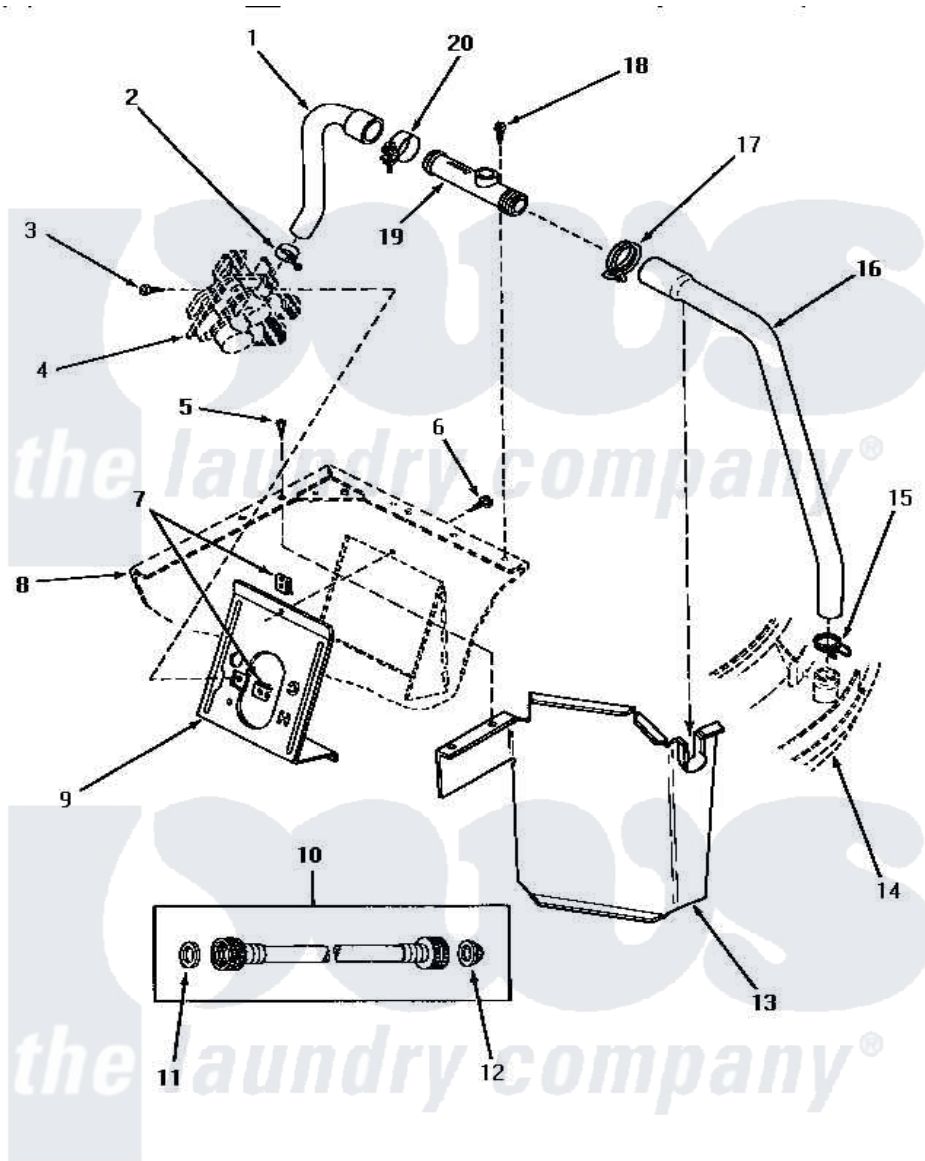

Amana AA6221 08 - HOSES/BACK FL PREVENTER & VLV BRKT

INLET HOSE, FILLER HOSE, BACK FLOW PREVENTER AND MIXING VALVE MOUNTING BRACKET

Amana [Residential Amana AA6221 Washer Parts](#) Parts Diagram 08 - HOSES/BACK FL PREVENTER & VLV BRKT
 Click on the part number to view part

Item	Original Part Number	Replaced By	Status	Part Description
1	27183			Hose, Mixing Valve
2	27643	596669		Clamp, Manifold
3	56392		Not Available	SCREW,8-18 X 3/8 TAPPI
4	Y00000000		Not Available	SEE NOTE MIXING VALVE
5	33316	489464		Screw
6	56392		Not Available	SCREW,8-18 X 3/8 TAPPI
7	54038			NUt, Speed U-Type
8	Y00000000		Not Available	SEE NOTE CABINET
9	32837	39407		Bracket, Valve
10	28330P	202860		Inlet Hose Assembly
11	20290	Y013783		Washer, Inlet Hose
12	28605	22002960		Strainer, Washer Inlet
13	33098		Not Available	ENCLOSURE,MIXING VALVE
14	Y00000000		Not Available	SEE NOTE OUTER TUB COVER
15	29210			Hose Clamp
16	31140			Hose, Water Inlet

17	29176	285655	Clamp, Hose
18	23962	W10116760	Screw
19	27118	34280	Assembly, Backflow Prevento
20	27152	Not Available	CLAMP HOSE