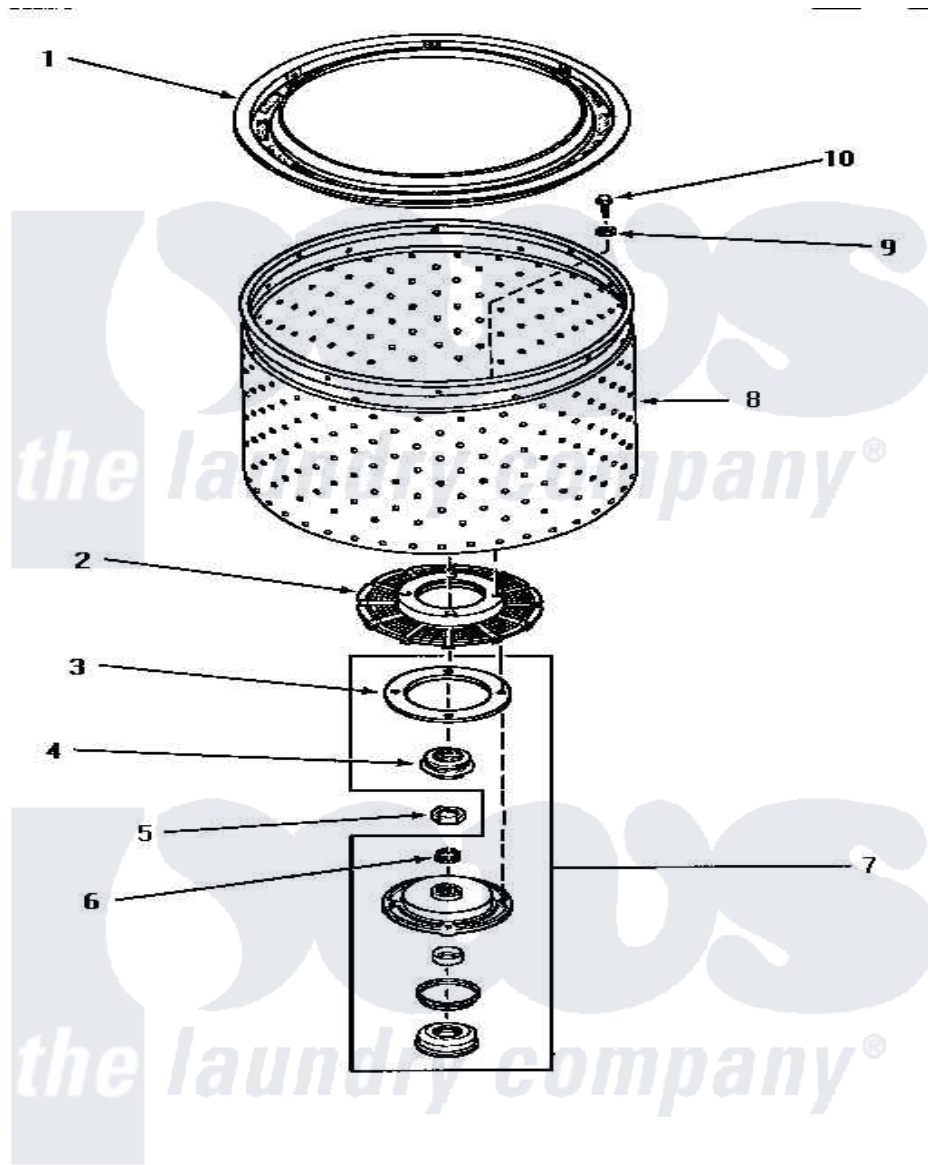

Amana AA6221 09 - LINT FILTER, WASHTUB & HUB

LINT FILTER, WASHTUB AND HUB

Amana Residential Amana AA6221 Washer Parts Parts Diagram 09 - LINT FILTER, WASHTUB & HUB
 Click on the part number to view part

Item	Original Part Number	Replaced By	Status	Part Description
1	30944	33521		Filter Lin/Clothes Guard
2	32998	39371		Filter Lin
3	27125	39122		Gasket, Washtub
4	Y00000000		Not Available	SEE NOTE SEAL HEAD -- (INCLUDED WITH 442P3 KIT)
5	Y29220	40016301		Nut, Lock
6	29728	40008301		Insert, Spline
7	495P3	R9900552		Hub And Seal
8	28138		Not Available	WASHTUB, STAINLESS STEEL
"	29074	39252P		Wash Tub
"	33295	39252P		Wash Tub
"	33245			Washtub, Stainless Steel
9	28094			Gasket
10	27202	W1011678Z		Screw