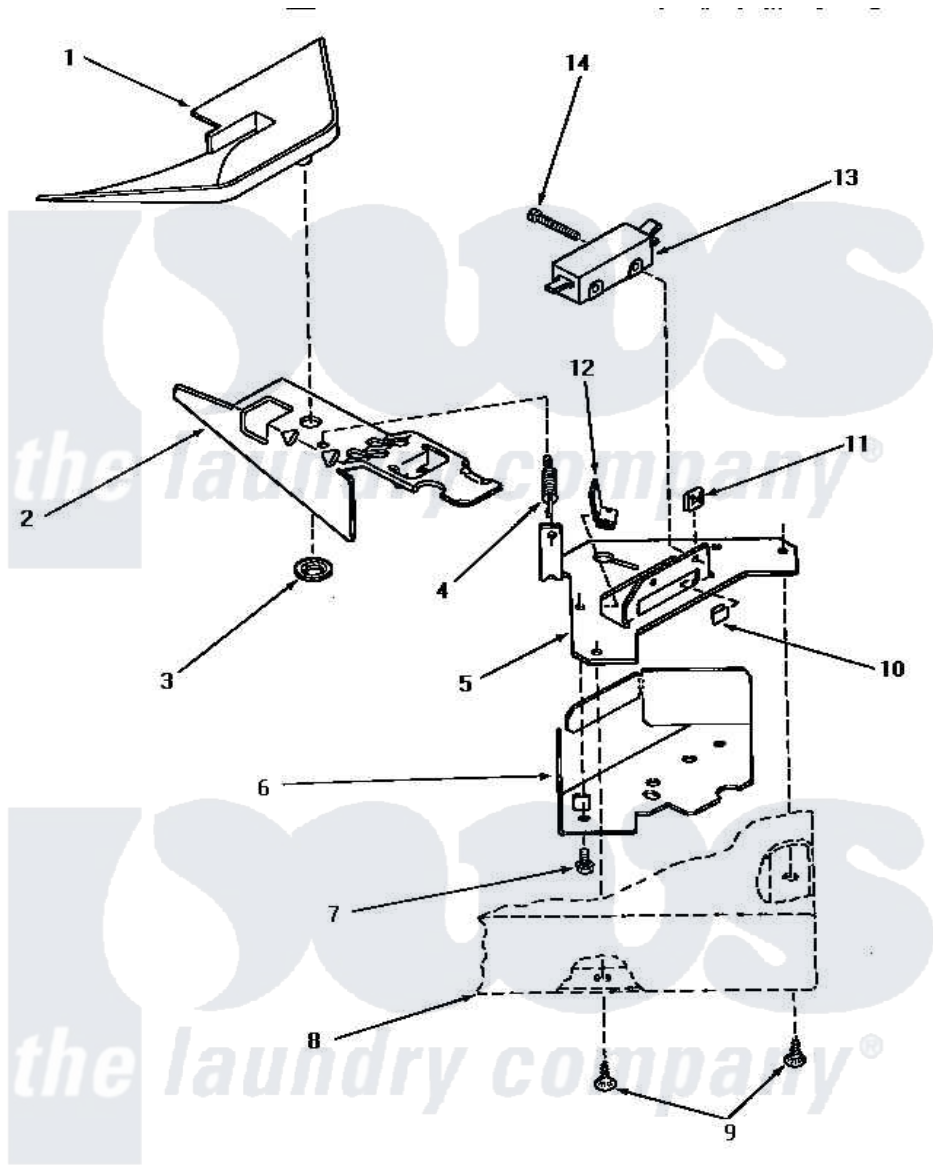

Amana AA6221 10 - LOADING DOOR SWITCH & BRACKET ASSY

LOADING DOOR SWITCH AND BRACKET ASSEMBLY

Amana [Residential Amana AA6221 Washer Parts](#) Parts Diagram 10 - LOADING DOOR SWITCH & BRACKET ASSY
 Click on the part number to view part

Item	Original Part Number	Replaced By	Status	Part Description
1	29042		Not Available	SHIELD,LID SWITCH
2	27602			Lever, Out-Of-Bal Switch
3	29043			Nut, Push
4	27603			Spring, Switch Lever
5	27250		Not Available	BRACKET,OUT-OF-BAL SWI
6	33086		Not Available	ENCLOSURE,LID SWITCH
7	23222	3177991		Screw
8	Y00000000		Not Available	SEE NOTE CABINET TOP
9	28193			Screw, 8-1/2 Tapping W/
10	27610			Clip, U
11	27248		Not Available	NUT,SPEED U-TYPE
12	Y27837			Clip, Speed-"U" Type
13	27249		Not Available	SWITCH
14	Q6516		Not Available	SCREW,6-32 X 1 ROUND H