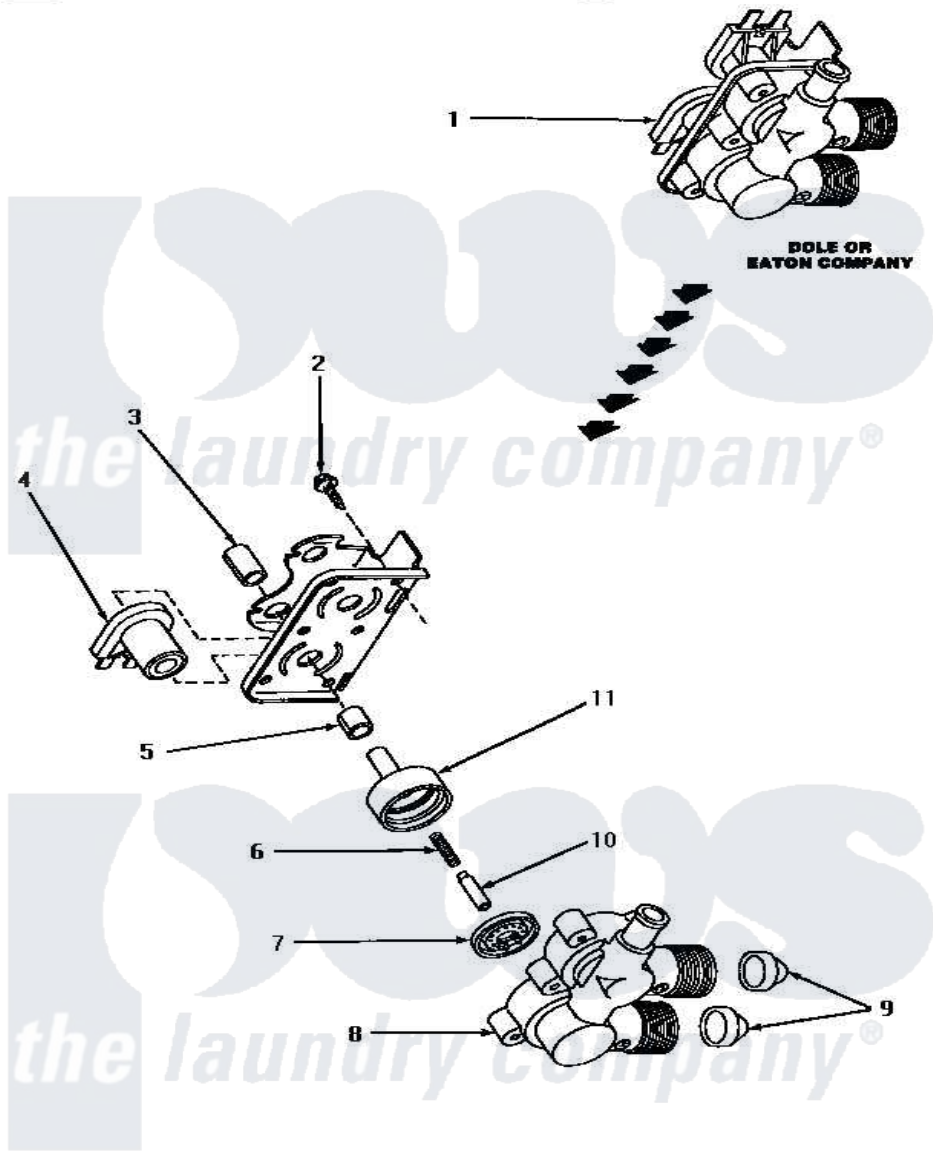

Amana AA6221 11 - MIXING VALVE ASSY

MIXING VALVE ASSEMBLY (Dole or Eaton Company)

Amana [Residential Amana AA6221 Washer Parts](#) Parts Diagram 11 - MIXING VALVE ASSY
[Click on the part number to view part](#)

Item	Original Part Number	Replaced By	Status	Part Description
1	27156	33930		Valve, Mixing
2	25817C		Not Available	SCREW
3	24128		Not Available	SLEEVE, LONG
4	24126	33930		Valve, Mixing
5	24129		Not Available	SLEEVE, SHORT
6	24131		Not Available	SPRING
7	24134		Not Available	DIAPHRAGM
8	Y24159	33930		Valve, Mixing
9	24122	22002960		Strainer, Washer Inlet
10	24132		Not Available	ARMATURE
11	24130			Guide, Armature