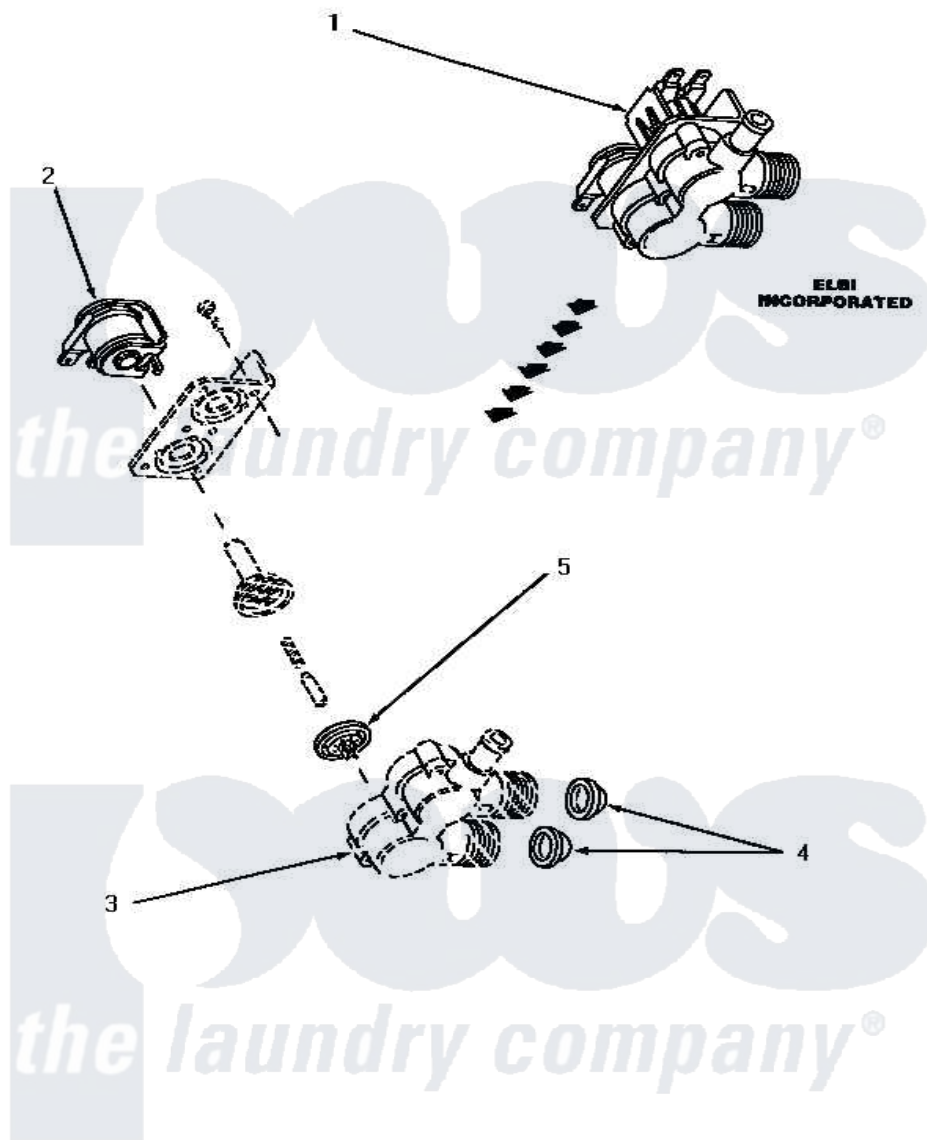

Amana AA6221 12 - MIXING VALVE ASSY

MIXING VALVE ASSEMBLY (Elbi Incorporated)

Amana [Residential Amana AA6221 Washer Parts](#) Parts Diagram 12 - MIXING VALVE ASSY
 Click on the part number to view part

Item	Original Part Number	Replaced By	Status	Part Description
1	27156	33930		Valve, Mixing
2	33084		Not Available	SOLENOID,MIXING VALVE
3	Y00000000		Not Available	SEE NOTE VALVE BODY -- (RED)
4	24122	22002960		Strainer, Washer Inlet
5	33079		Not Available	DIAPHRAM,MIXING VALVE-