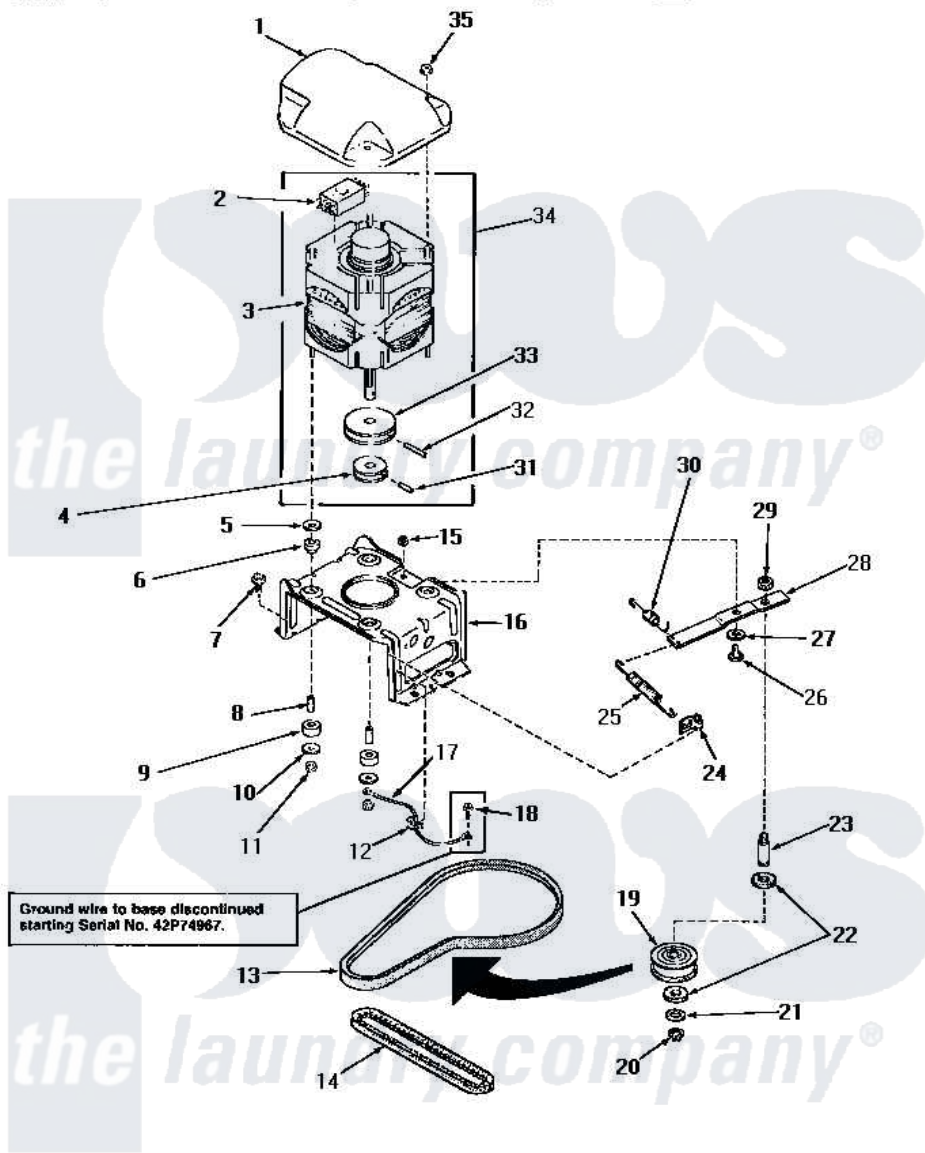

Amana AA6221 13 - MOTOR, MTG BRACKET, BELTS & IDLER ASSY

MOTOR, MOUNTING BRACKET, BELTS AND IDLER ASSEMBLY

Amana [Residential Amana AA6221 Washer Parts](#) Parts Diagram 13 - MOTOR, MTG BRACKET, BELTS & IDLER ASSY
 Click on the part number to view part

Item	Original Part Number	Replaced By	Status	Part Description
1	27136			Shield, Motor
2	30895A	30895AP		Switch Motor-W/Instr
"	24139		Not Available	SWITCH,MOTOR
3	30895	27179P		Motor-Drve
4	Y27104		Not Available	PULLEY,MOTOR
5	03888		Not Available	WASHER
6	01952A			Mounting, Rubber
7	Y31645	27001200		Screw
8	27181		Not Available	SPACER,MOTOR
9	01953		Not Available	WASHER,LOWER MOTOR MOU
10	03888		Not Available	WASHER
11	23604			Nut, Hex 10-32 Lock
12	Y00161	B5733302		Clip, Ground
13	28808			Belt, Agitate And Spin
14	27155			Belt, Pump
15	52566	27001225		Nut, Jam Mid Lock 1/4-20

16	28791		Bracket, Motor Mount
17	Y00000000	Not Available	SEE NOTE GROUND WIRE, GREEN
18	26592	Not Available	HEX HEAD SCREW
19	28800	Not Available	WHEEL, IDLER
20	23748		Ring, Retaining
21	52549		Washer, 501 ID X3/4 Odx
22	Y29443		Washer, Felt
23	28802		Shaft, Idler
24	28849		Clip, Spring
25	28807	37366	Spring, Idler
26	27229	40038901	Screw, 1/4-20
27	81392	40054701	Washer
28	31054	40041002	Lever, Idler
29	28803	2221070	Clamp, Nylon
30	30620	Not Available	SPRING, IDLER LEVER HEL
31	10416		Pin, Roll
32	23750		Pin, Roll
33	27171	Not Available	PULLEY, MOTOR
34	27179	27179P	Motor-Drive
35	27201		Locknut
NI	20605	Not Available	LUBE, HI TEMPERATURE-56
"	258P3	Not Available	KIT, CAPACITOR