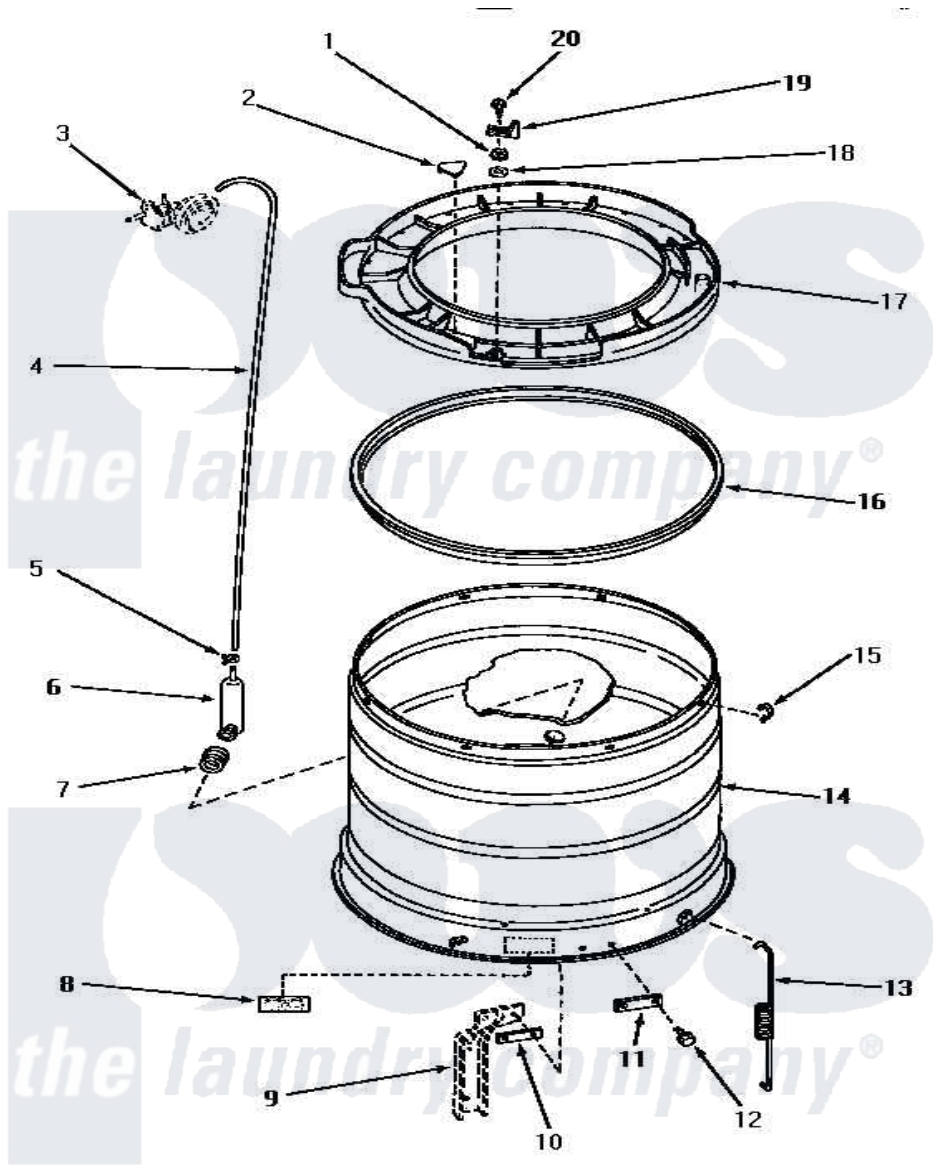

Amana AA6221 14 - OUTER TUB, COVER & PRESSURE HOSE

OUTER TUB, COVER AND PRESSURE HOSE

Amana [Residential Amana AA6221 Washer Parts](#) Parts Diagram 14 - OUTER TUB, COVER & PRESSURE HOSE
 Click on the part number to view part

Item	Original Part Number	Replaced By	Status	Part Description
1	03815			Lockwasher, No.10 Ext Shk
2	29901		Not Available	PLUG,SNAP-IN-OUTER TUB
3	Y00000000		Not Available	SEE NOTE PRESSURE SWITCH
4	29213	39125		Tubing 31
5	Y22294	596669		Clamp, Manifold
6	30243	40008501		Assembly, Pressure Bulb
7	29175	40037801		Grommet
8	Y27195		Not Available	STICKER
9	Y00000000		Not Available	SEE NOTE SUPPORT LEG
10	27927			Plate, Leg .032
11	27926			Plate, Leg .063
12	27205	40128701		Screw, 5/16-18 X .50
13	27239			Spring, Leg
14	30508		Not Available	TUB,OUTER
"	30509		Not Available	OUTER TUB
15	Y27017		Not Available	CLIP,SPRING

16	27184		Gasket, Tub Cover
17	31141	31153	Cover Outer Tub
18	23425	Not Available	WASHER,7/32IDX7/16ODX.
19	27247		Trigger, Out-Of-Bal Swi
20	27523	Not Available	SCREW