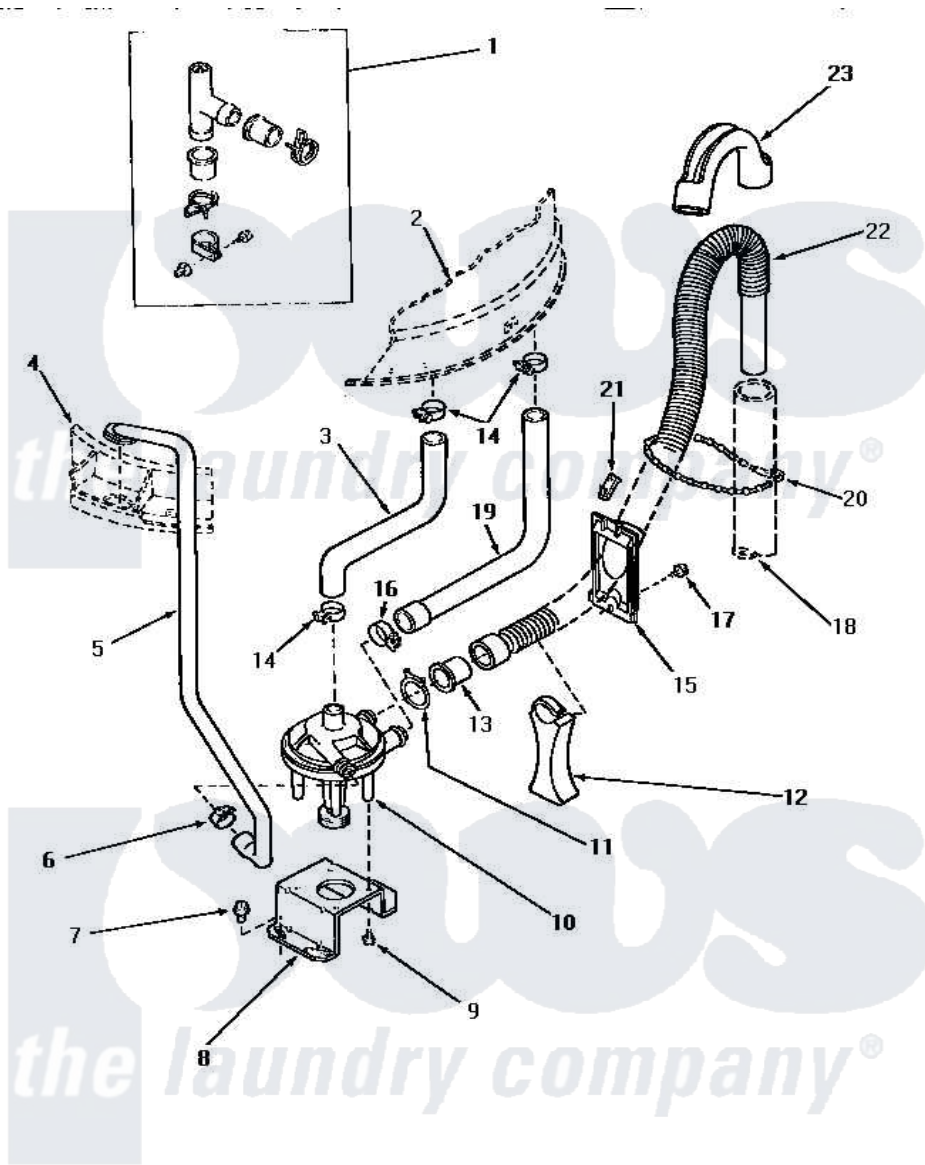

Amana AA6221 16 - PUMP ASSY/BRKT/HOSES & SIPHON BREAK KIT

PUMP ASSEMBLY, BRACKET, HOSES AND SIPHON BREAK KIT

Amana [Residential Amana AA6221 Washer Parts](#) Parts Diagram 16 - PUMP ASSY/BRKT/HOSES & SIPHON BREAK KIT

[Click on the part number to view part](#)

Item	Original Part Number	Replaced By	Status	Part Description
1	386P3	76660		Break-Sphn
2	Y00000000		Not Available	SEE NOTE OUTER TUB
3	27159		Not Available	HOSE,TUB TO PUMP
4	Y00000000		Not Available	SEE NOTE OUTER TUB COVER
5	27232		Not Available	HOSE
6	27644	285655		Clamp, Hose
7	Y31645	27001200		Screw
8	27105			Bracket, Pump Mounting
9	31098			Screw, 10-10 5/8 Unslot
10	31968			Assembly, Pump NA
"	31969			Assembly, Pump NA
11	29172		Not Available	CLAMP,HOSE
12	29284			Stand, Hose
13	29143		Not Available	HOSE,ADAPTER
14	32616		Not Available	(CLAMP HOSE)

15	29131		Not Available	RETAINER,DIRECTIONAL
16	27153	285655		Clamp, Hose
17	30676	27001200		Screw
18	Y00000000		Not Available	SEE NOTE STANDPIPE
19	27160		Not Available	HOSE,TUB TO PUMP-DRAIN
20	33489	8539404		Tie-Wire
21	29936		Not Available	HOSE RETAINER CLIP
22	29142	39952		Hose- Drai
23	29144	22003814		Retainer, Drain Hose
NI	406P3	451P3		Kit Drain Extension