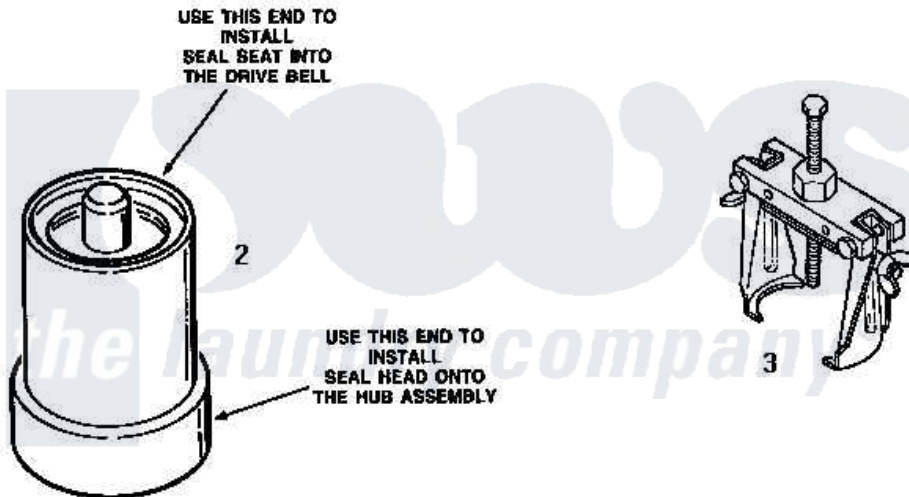

*the laundry company*<sup>®</sup>

Amana [Residential Amana AA6221 Washer Parts](#) Parts Diagram 18 - SPECIAL TOOLS  
 Click on the part number to view part

Item	Original Part Number	Replaced By	Status	Part Description
1	<a href="#">254P4P</a>			Agitator Hooks
2	255P4		Not Available	TOOL,SEAL INSTALLING
3	253P4	<a href="#">294P4</a>		Bell Tool