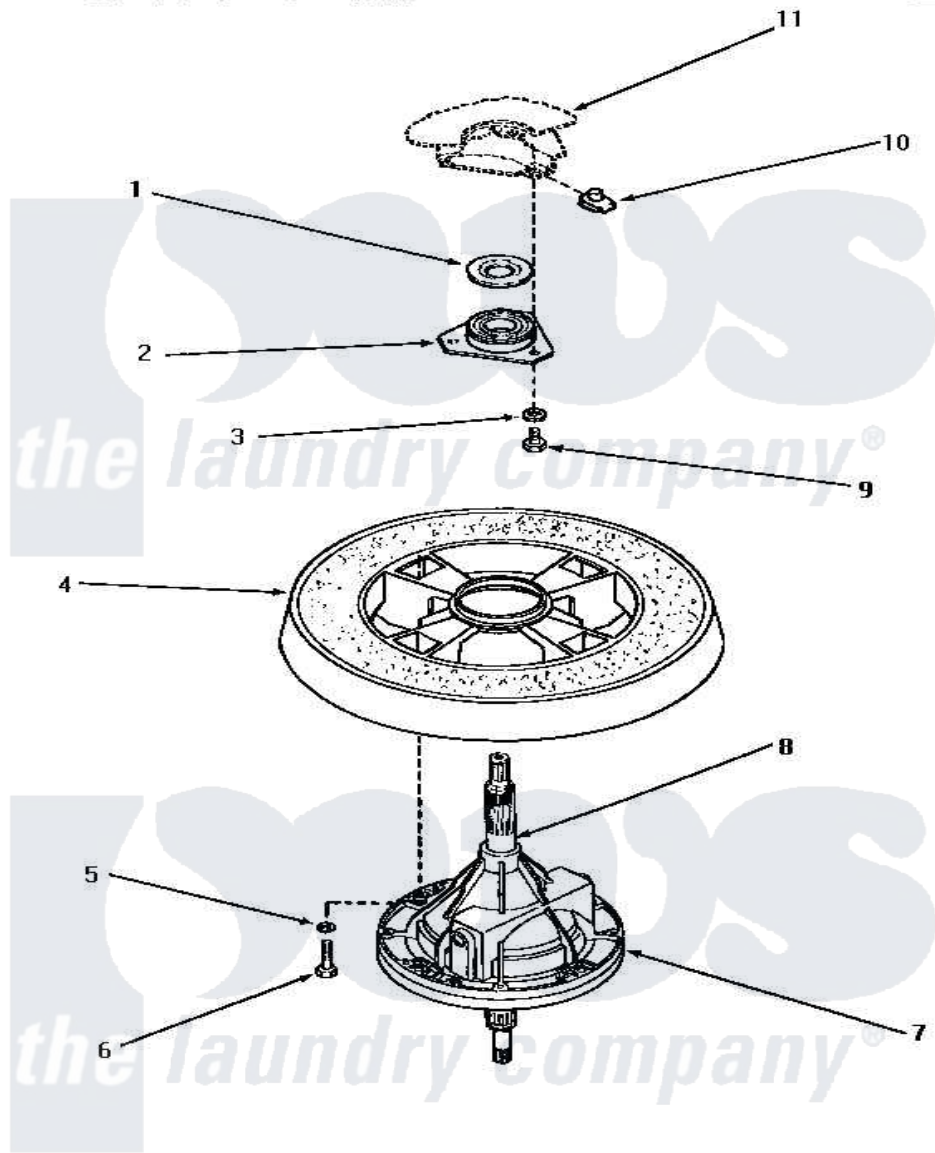

Amana AA6221 19 - TRANSMISSION ASSY & BALANCE RING

TRANSMISSION ASSEMBLY AND BALANCE RING

Amana [Residential Amana AA6221 Washer Parts](#) Parts Diagram 19 - TRANSMISSION ASSY & BALANCE RING
 Click on the part number to view part

Item	Original Part Number	Replaced By	Status	Part Description
1	27187			Flinger
2	27182	40004201P		Main Bearing Assembly
3	04366			Lockwasher, 5/16intshkp
4	Y29117		Not Available	ASSY, BALANCE RING-COMPL
5	02431			Lockwasher, 1/4 Ext Shk
6	27200		Not Available	CAP SCREW
7	33227	33227P		Assembly- Tran
8	27604P			Never-Seeze 1 Oz Tube
9	01355		Not Available	SCREW
10	27222			Nut, Retainer 5/16-18
11	Y00000000		Not Available	SEE NOTE OUTER TUB