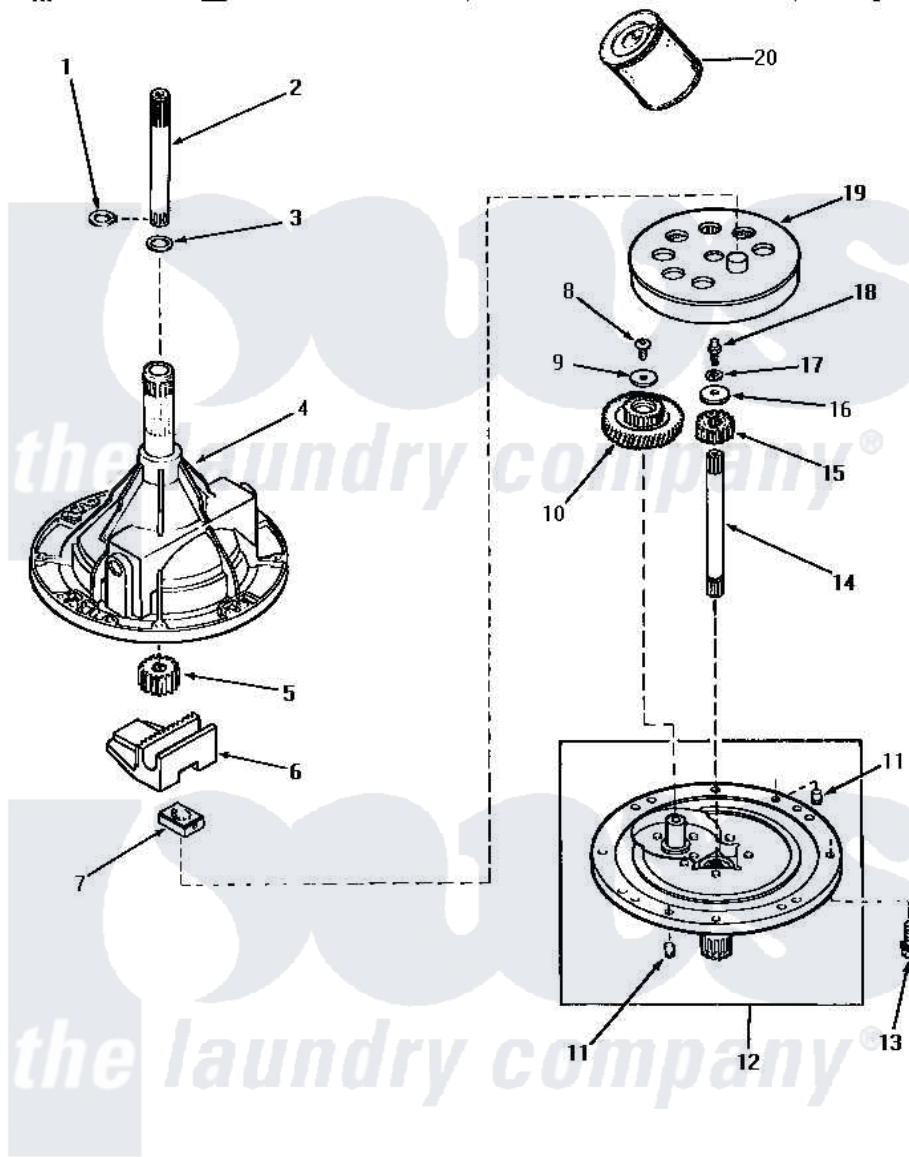

# Amana AA6421 01 - 33227 TRANSMISSION ASSY COMPONENTS

## COMPONENTS FOR 33227 TRANSMISSION ASSEMBLY

Amana [Residential Amana AA6421 Washer Parts](#) Parts Diagram 01 - 33227 TRANSMISSION ASSY COMPONENTS  
 Click on the part number to view part

Item	Original Part Number	Replaced By	Status	Part Description
1	<a href="#">27197</a>			Ring, Retaining
2	29134	<a href="#">Y36570</a>		Shaft, Output
3	20212	<a href="#">35092</a>		Washer, 3628id X 1.00 X .056
4	33223		Not Available	ASSY, TRANSMISSION CASE
5	<a href="#">27003</a>			Pinion, Agitator
6	<a href="#">Y31526</a>			Rack
7	<a href="#">26493</a>			Slide
8	<a href="#">29273</a>			Screw, 1/4-20 X 3/8
9	29260		Not Available	WASHER
10	<a href="#">29161</a>			Gear, Reduction
11	<a href="#">27172</a>			Pin, Dowel
12	33214		Not Available	TRANSMISSION COVER ASSEMBLY
13	32814		Not Available	SCREW, 1/4-20X7/8 SERRA
14	27081	<a href="#">27081P</a>		Shaft Input Package
15	<a href="#">Y29160</a>			Pinion, Drive
16	26509	<a href="#">40041501</a>		Washer

17	<a href="#">21456</a>		Lockwasher, 1/4 Intshkp
18	27030	Not Available	SCREW, 1/4-20 SPECIAL
19	<a href="#">26577</a>		Assembly, Gear And Stud
20	<a href="#">27243P</a>		Oil, CW Transmission F-
NI	28434P	Not Available	LOCTITE