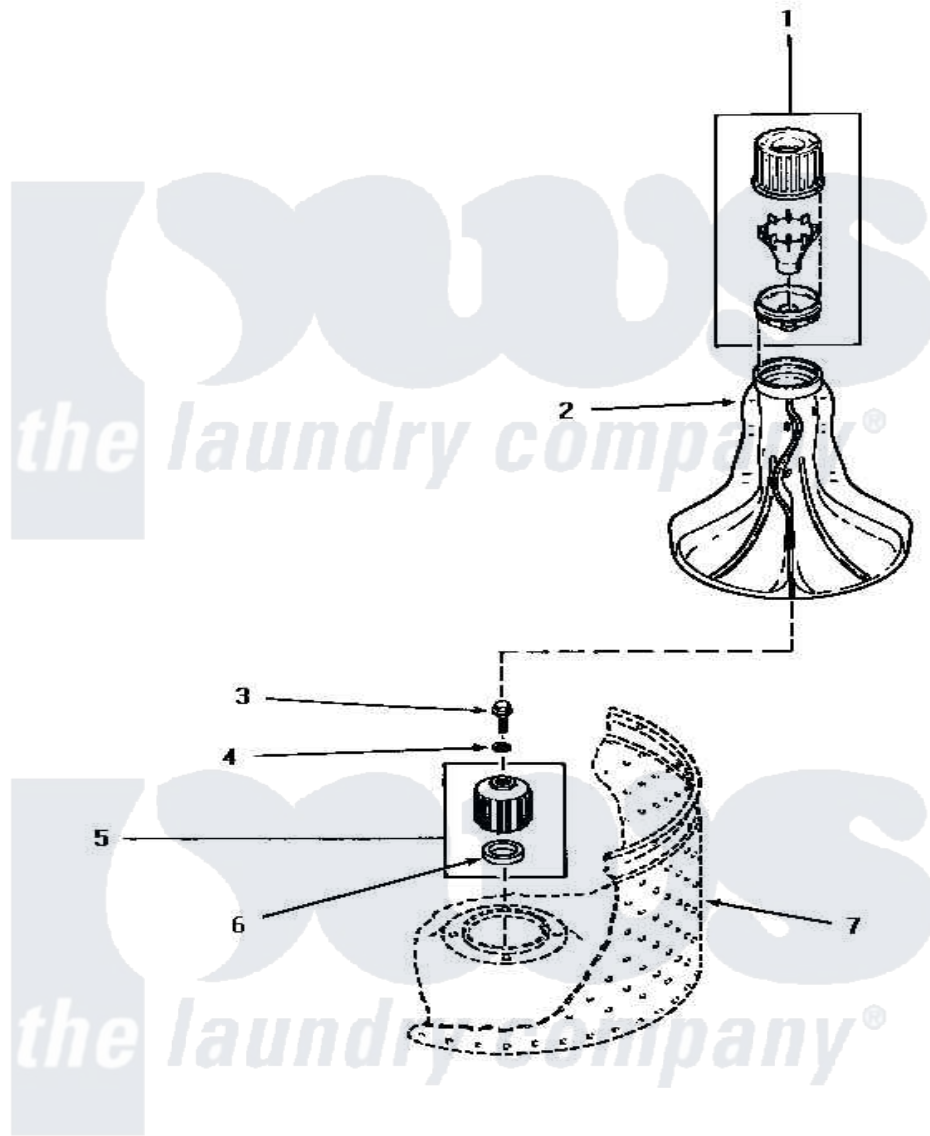

# Amana AA6421 02 - AGITATOR, DRIVE BELL & SEAL SEAT

## AGITATOR, DRIVE BELL AND SEAL SEAT

Amana [Residential Amana AA6421 Washer Parts](#) Parts Diagram 02 - AGITATOR, DRIVE BELL & SEAL SEAT  
 Click on the part number to view part

Item	Original Part Number	Replaced By	Status	Part Description
1	34155	<a href="#">40002101W</a>		Assembly, Fabric Softner
2	33174	<a href="#">40000501W</a>		Agitator, Flex Vane
3	<a href="#">30852</a>			Screw, No.8-1/4 X 20 X 3/
4	30853		Not Available	SEAL
5	30071P	<a href="#">R9900189</a>		Kit, Drive Bell And Seal
6	Y00000000		Not Available	SEE NOTE SEAL SEAT -- (SEE PAGES 8 & 10)
7	Y00000000		Not Available	SEE NOTE WASHTUB
NI	442P3	<a href="#">R9900189</a>		Kit, Drive Bell And Seal